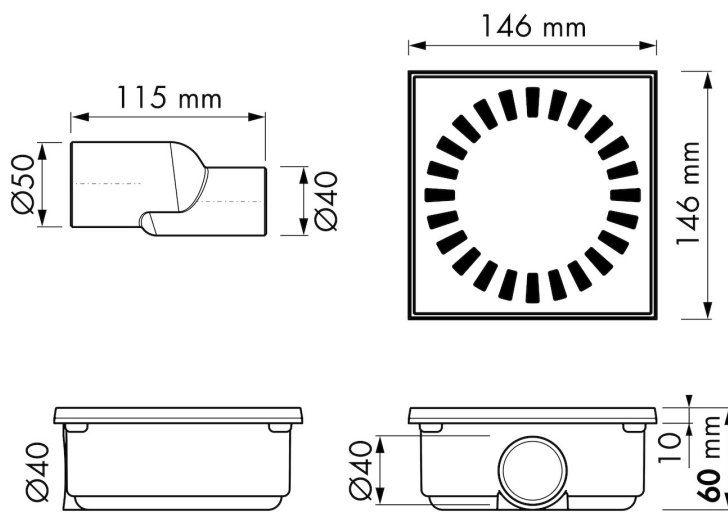

DESIGN

Grate finish	Brushed stainless steel
Grate pattern	Standard
Grate width (mm)	150
Grate tile insert (mm)	N.A.
Adjustable grate	N.A.
Frame type	N.A.
TAF Frame material	N.A.
Design frame finish	N.A.
Frame width (mm)	N.A.
Wheelchair accessible	Yes
Extension set available	No

ARTICLE CODE

150 x 150 mm	AQUACOM-15x15-B		

TECHNICAL DRAWINGS

Manufacturer

Easy Sanitary Solutions
 Nijverheidsstraat 60 | 7575 BK Oldenzaal | The Netherlands
 T. +31 (0)541 200 800 | F. +31 (0)541 200 899
 info@esspost.com | www.easydrain.com