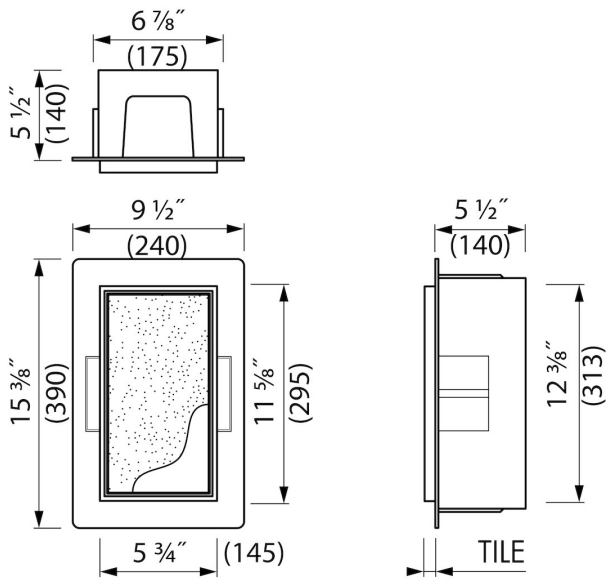

TECHNICAL DRAWINGS

Manufacturer

Easy Sanitary Solutions
Nijverheidsstraat 60 | 7575 BK Oldenzaal | The Netherlands
T. +31 (0)541 200 800 | F. +31 (0)541 200 899
info@esspost.com | www.easydrain.com

Contact

Easy Sanitary Solutions
Nijverheidsstraat 60 | 7575 BK Oldenzaal | The Netherlands
T. +31 (0)541 200 800 | F. +31 (0)541 200 899
sales@esspost.com | www.easydrain.com