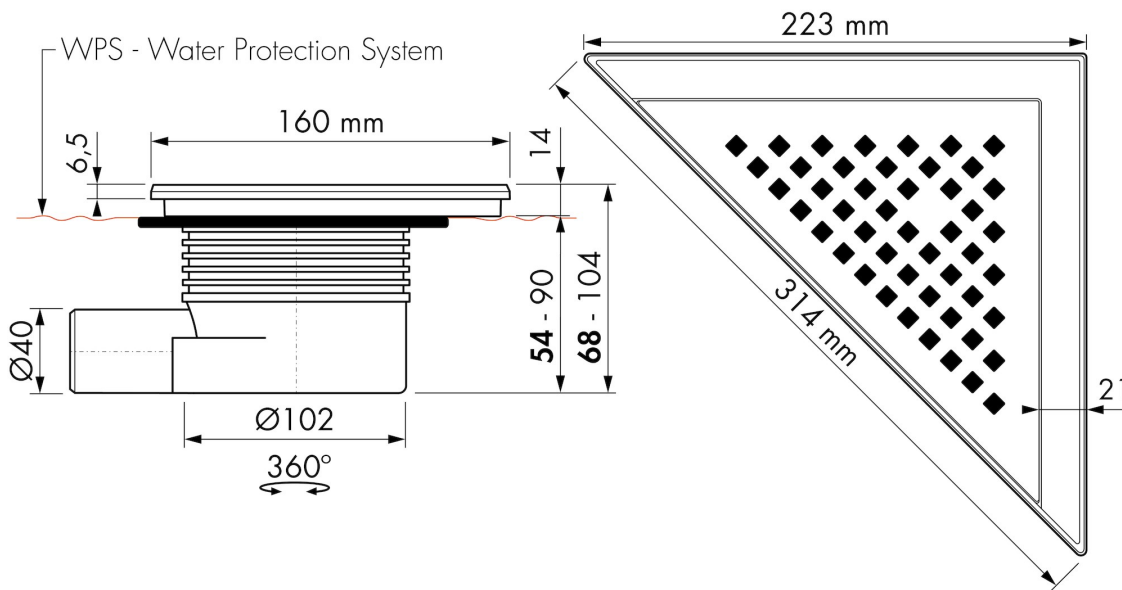

ARTICLE CODE

220 x 220 mm	AquaW-DE-MSI6		

TECHNICAL DRAWINGS

Manufacturer

Easy Sanitary Solutions
Nijverheidsstraat 60 | 7575 BK Oldenzaal | The Netherlands
T. +31 (0)541 200 800 | F. +31 (0)541 200 899
info@esspost.com | www.easydrain.com

Contact

Easy Sanitary Solutions
Nijverheidsstraat 60 | 7575 BK Oldenzaal | The Netherlands
T. +31 (0)541 200 800 | F. +31 (0)541 200 899
sales@esspost.com | www.easydrain.com