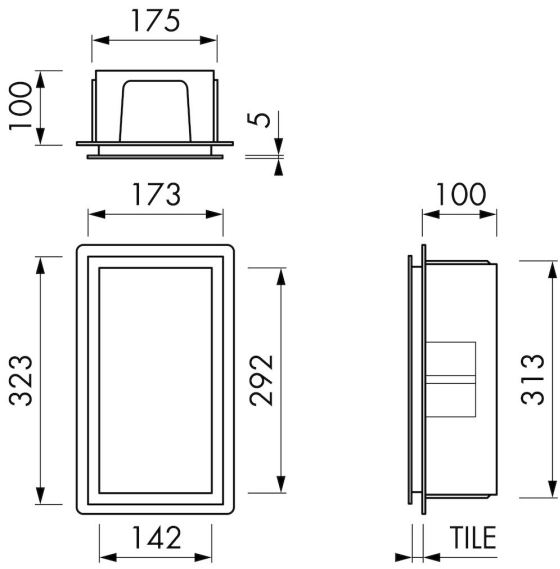

TECHNICAL DRAWINGS

Manufacturer

Easy Sanitary Solutions
Nijverheidsstraat 60 | 7575 BK Oldenzaal | The Netherlands
T. +31 (0)541 200 800 | F. +31 (0)541 200 899
info@esspost.com | www.easydrain.com

Contact

Easy Sanitary Solutions
Nijverheidsstraat 60 | 7575 BK Oldenzaal | The Netherlands
T. +31 (0)541 200 800 | F. +31 (0)541 200 899
sales@esspost.com | www.easydrain.com