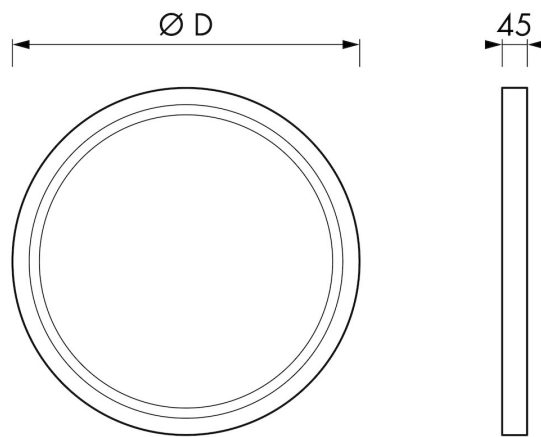

ARTICLE CODE

25013060	25013060		

TECHNICAL DRAWINGS

ENERGY
LED Strip
90003897
ESS

A
B
C
D
E
F
G

8 kWh/1000h
2019/2015

Manufacturer
Easy Sanitary Solutions
Nijverheidsstraat 60 | 7575 BK Oldenzaal | The Netherlands
T. +31 (0)541 200 800 | F. +31 (0)541 200 899
info@esspost.com | www.easydrain.com

Contact
Easy Sanitary Solutions
Nijverheidsstraat 60 | 7575 BK Oldenzaal | The Netherlands
T. +31 (0)541 200 800 | F. +31 (0)541 200 899
sales@esspost.com | www.easydrain.com