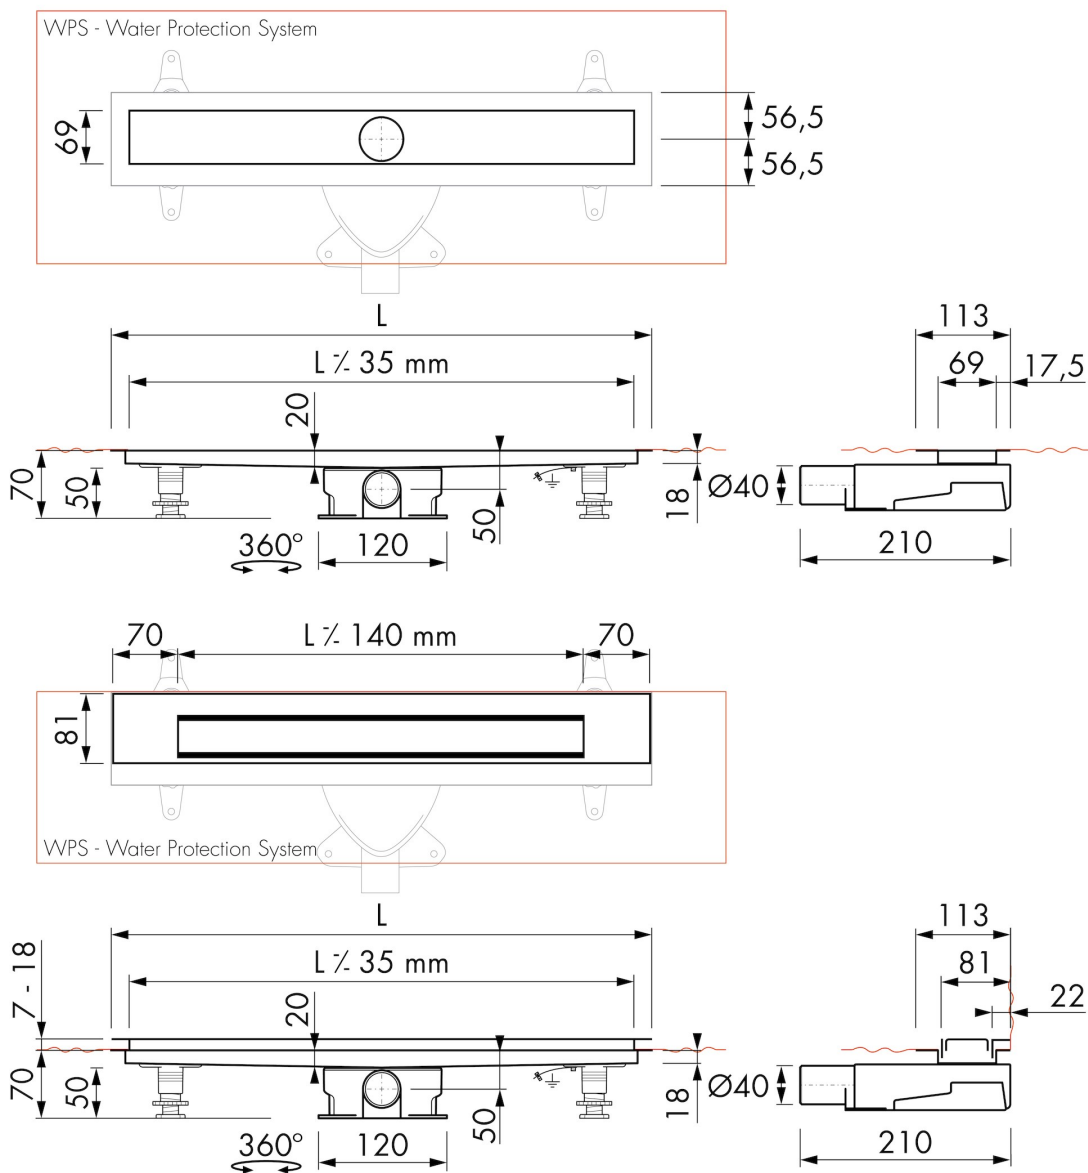

DRAINAGE

Max. drainage capacity entrance (l/min)	28
Max. drainage capacity wall (l/min)	33
Max. drainage capacity (l/min)	33

BUILT-IN SET

Pre-assembled sealing membrane	Included
Siphon features	Cleanable, Pivotal & adjustable, Height adjustable
Water seal height (mm)	28
Outlet	Horizontal (Vertical outlet optional)
Material siphon	ABS

DESIGN

Grate finish	Tile
Grate pattern	Zero / Closed
Grate width (mm)	46
Grate tile insert (mm)	12
Adjustable grate	No
Frame type	TAF (Tile Adjustable Frame)
TAF Frame material	Stainless steel (304)
Design frame finish	Chrome-plated stainless steel
Frame width (mm)	81
Wheelchair accessible	Yes
Extension set available	No

ARTICLE CODE

800 mm	MTAFDZ3PT 800 / EDM2 800-35		
900 mm	MTAFDZ3PT 900 / EDM2 900-35		
1000 mm	MTAFDZ3PT 1000 / EDM2 1000-35		
1200 mm	MTAFDZ3PT 1200 / EDM2 1200-35		

TECHNICAL DRAWINGS

Manufacturer

Easy Sanitary Solutions
 Nijverheidsstraat 60 | 7575 BK Oldenzaal | The Netherlands
 T. +31 (0)541 200 800 | F. +31 (0)541 200 899
 info@esspost.com | www.easydrain.com