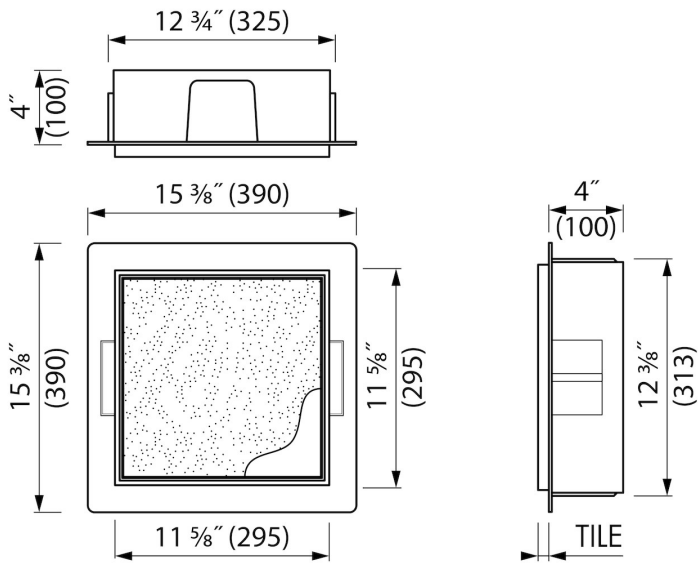

TECHNICAL DRAWINGS

Manufacturer

Easy Sanitary Solutions
Nijverheidsstraat 60 | 7575 BK Oldenzaal | The Netherlands
T. +31 (0)541 200 800 | F. +31 (0)541 200 899
info@esspost.com | www.easydrain.com

Contact

Easy Sanitary Solutions
Nijverheidsstraat 60 | 7575 BK Oldenzaal | The Netherlands
T. +31 (0)541 200 800 | F. +31 (0)541 200 899
sales@esspost.com | www.easydrain.com