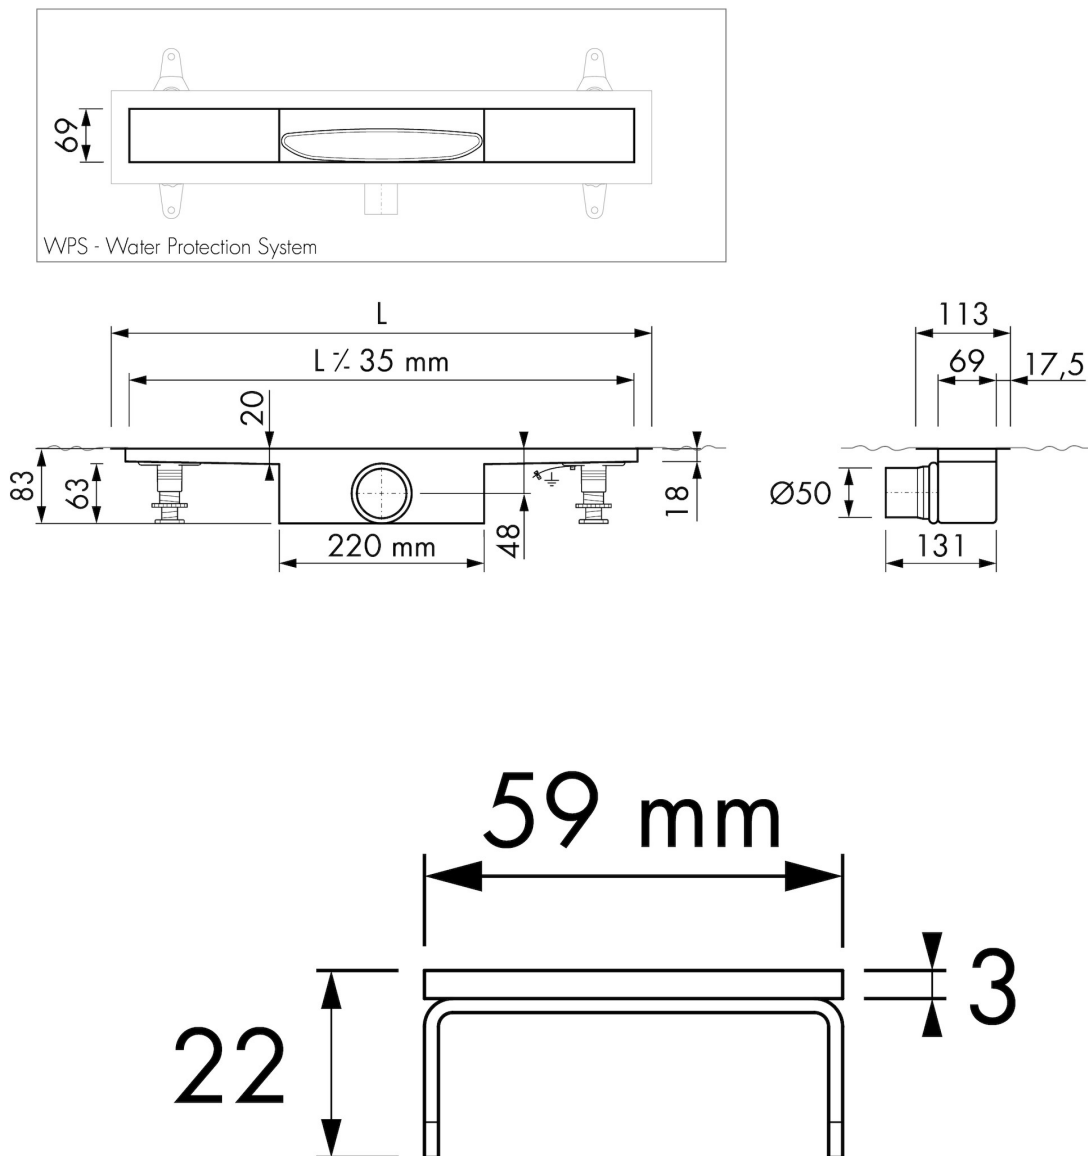

ARTICLE CODE

500 mm	MBZ+M 500 / EDM1 500-50		
600 mm	MBZ+M 600 / EDM1 600-50		
700 mm	MBZ+M 700 / EDM1 700-50		
800 mm	MBZ+M 800 / EDM1 800-50		
900 mm	MBZ+M 900 / EDM1 900-50		
1000 mm	MBZ+M 1000 / EDM1 1000-50		
1100 mm	MBZ+M 1100 / EDM1 1100-50		
1200 mm	MBZ+M 1200 / EDM1 1200-50		

TECHNICAL DRAWINGS

Manufacturer

Easy Sanitary Solutions
Nijverheidsstraat 60 | 7575 BK Oldenzaal | The Netherlands
T. +31 (0)541 200 800 | F. +31 (0)541 200 899
info@esspost.com | www.easydrain.com

Contact

Easy Sanitary Solutions
Nijverheidsstraat 60 | 7575 BK Oldenzaal | The Netherlands
T. +31 (0)541 200 800 | F. +31 (0)541 200 899
sales@esspost.com | www.easydrain.com