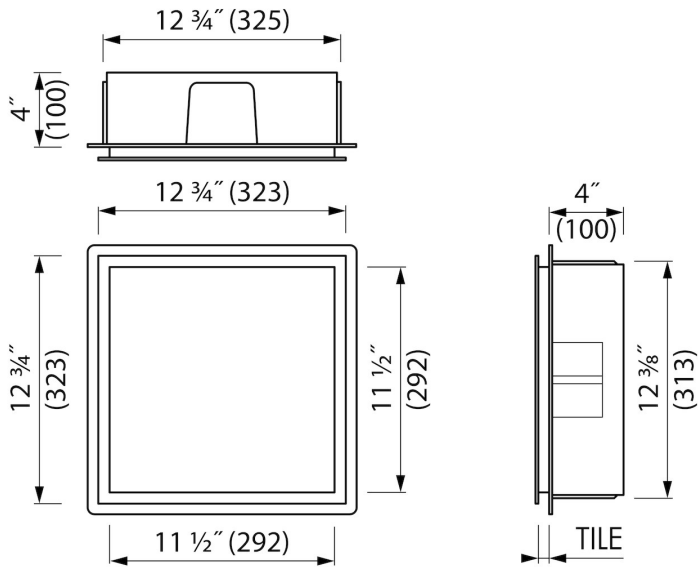

TECHNICAL DRAWINGS

ENERGY

Easy Sanitary Solutions BV
Container with LED

A

1
kWh/1000h

2019/2015

Manufacturer

Easy Sanitary Solutions
Nijverheidsstraat 60 | 7575 BK Oldenzaal | The Netherlands
T. +31 (0)541 200 800 | F. +31 (0)541 200 899
info@esspost.com | www.easydrain.com

Contact

Easy Sanitary Solutions
Nijverheidsstraat 60 | 7575 BK Oldenzaal | The Netherlands
T. +31 (0)541 200 800 | F. +31 (0)541 200 899
sales@esspost.com | www.easydrain.com