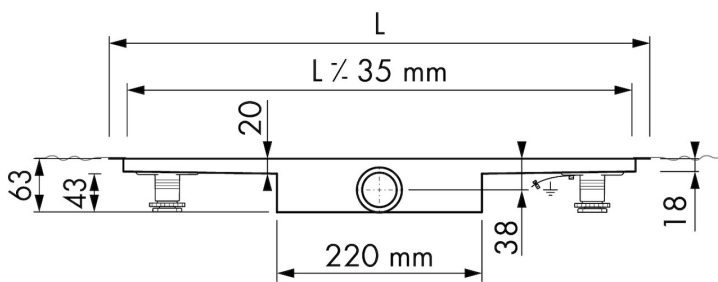

DESIGN

Grate finish	Tile
Grate pattern	Zero / Closed
Grate width (mm)	46
Grate tile insert (mm)	12
Adjustable grate	No
Frame type	TAF (Tile Adjustable Frame)
TAF Frame material	Stainless steel (304)
Design frame finish	Brushed stainless steel
Frame width (mm)	81
Wheelchair accessible	Yes
Extension set available	No

ARTICLE CODE

800 mm	MTAFDZ3MT 800 / EDM1 800-30		
900 mm	MTAFDZ3MT 900 / EDM1 900-30		
1000 mm	MTAFDZ3MT 1000 / EDM1 1000-30		
1200 mm	MTAFDZ3MT 1200 / EDM1 1200-30		

TECHNICAL DRAWINGS

Manufacturer

Easy Sanitary Solutions
 Nijverheidsstraat 60 | 7575 BK Oldenzaal | The Netherlands
 T. +31 (0)541 200 800 | F. +31 (0)541 200 899
 info@esspost.com | www.easydrain.com