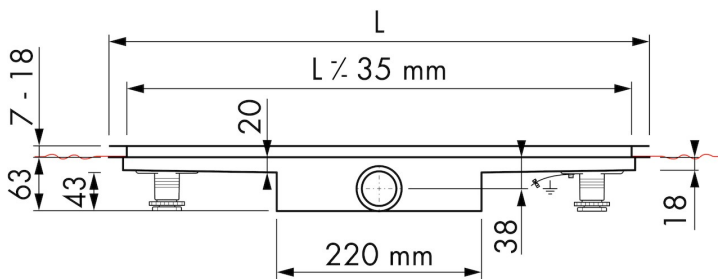

DESIGN

Grate finish	Tile
Grate pattern	Zero / Closed
Grate width (mm)	46
Grate tile insert (mm)	12
Adjustable grate	No
Frame type	TAF (Tile Adjustable Frame)
TAF Frame material	Stainless steel (304)
Design frame finish	Brushed stainless steel
Frame width (mm)	81
Wheelchair accessible	Yes
Extension set available	No

ARTICLE CODE

800 mm	MTAFDZ3MT 800 / EDM1 800-30		
900 mm	MTAFDZ3MT 900 / EDM1 900-30		
1000 mm	MTAFDZ3MT 1000 / EDM1 1000-30		
1200 mm	MTAFDZ3MT 1200 / EDM1 1200-30		

TECHNICAL DRAWINGS

Manufacturer

Easy Sanitary Solutions
 Nijverheidsstraat 60 | 7575 BK Oldenzaal | The Netherlands
 T. +31 (0)541 200 800 | F. +31 (0)541 200 899
 info@esspost.com | www.easydrain.com