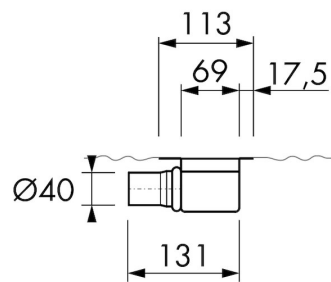

DESIGN

Grate finish	Tile
Grate pattern	Zero / Closed
Grate width (mm)	46
Grate tile insert (mm)	12
Adjustable grate	No
Frame type	TAF (Tile Adjustable Frame)
TAF Frame material	Stainless steel (304)
Design frame finish	Brushed stainless steel
Frame width (mm)	81
Wheelchair accessible	Yes
Extension set available	No

ARTICLE CODE

800 mm	MTAFDZ3MT 800 / EDM1 800-30		
900 mm	MTAFDZ3MT 900 / EDM1 900-30		
1000 mm	MTAFDZ3MT 1000 / EDM1 1000-30		
1200 mm	MTAFDZ3MT 1200 / EDM1 1200-30		

TECHNICAL DRAWINGS

Manufacturer

Easy Sanitary Solutions
 Nijverheidsstraat 60 | 7575 BK Oldenzaal | The Netherlands
 T. +31 (0)541 200 800 | F. +31 (0)541 200 899
 info@esspost.com | www.easydrain.com