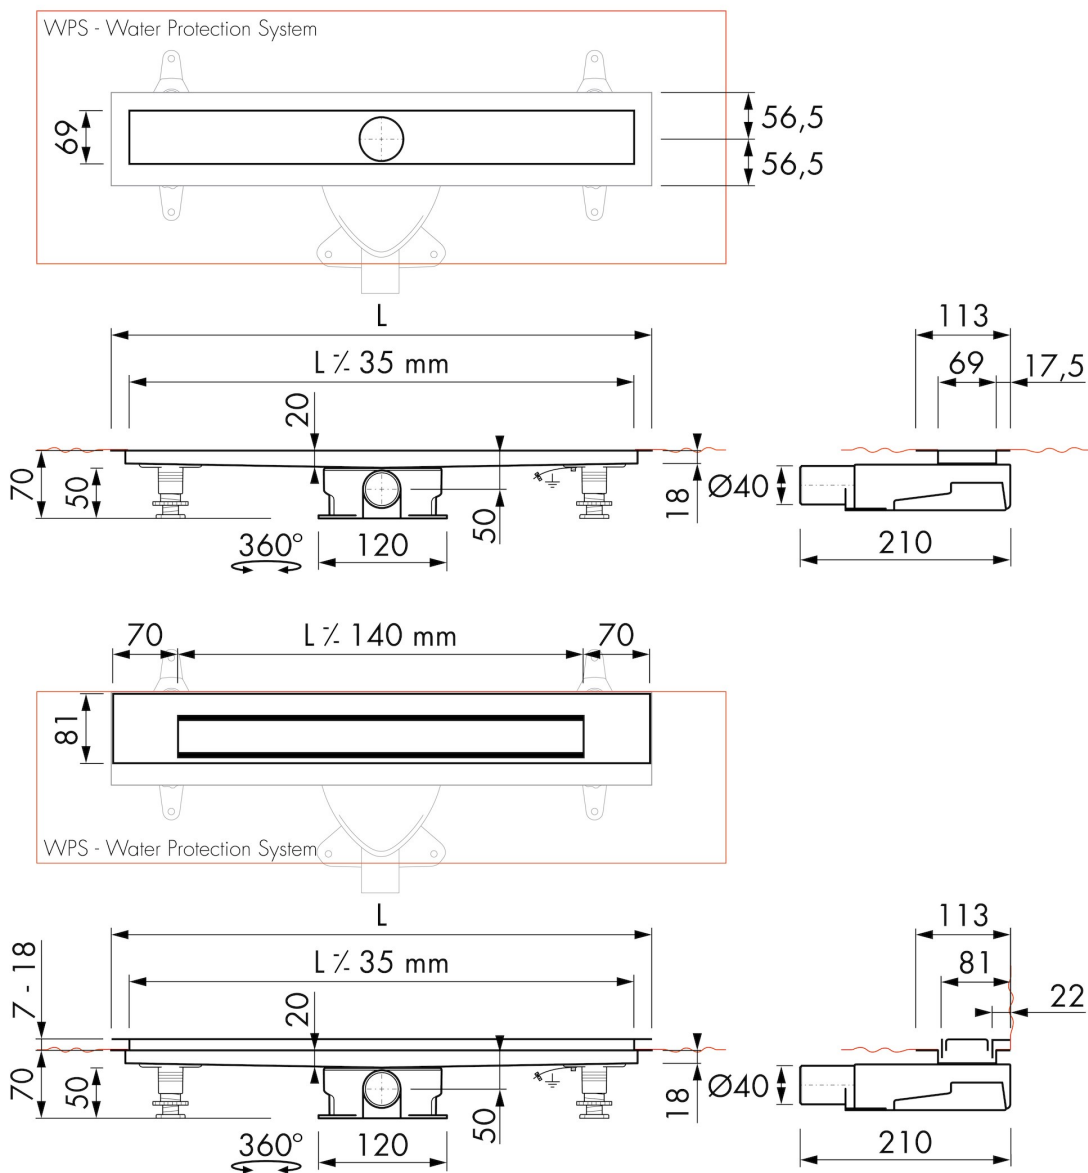

DRAINAGE

Max. drainage capacity entrance (l/min)	28
Max. drainage capacity wall (l/min)	33
Max. drainage capacity (l/min)	33

BUILT-IN SET

Pre-assembled sealing membrane	Included
Siphon features	Cleanable, Pivotal & adjustable, Height adjustable
Water seal height (mm)	28
Outlet	Horizontal (Vertical outlet optional)
Material siphon	ABS

DESIGN

Grate finish	Black glass
Grate pattern	Zero / Closed
Grate width (mm)	46
Grate tile insert (mm)	N.A.
Adjustable grate	No
Frame type	TAF (Tile Adjustable Frame)
TAF Frame material	Stainless steel (304)
Design frame finish	Brushed stainless steel
Frame width (mm)	81
Wheelchair accessible	No
Extension set available	No

ARTICLE CODE

800 mm	MTAFDZ3MGS 800 / EDM2 800-35		
900 mm	MTAFDZ3MGS 900 / EDM2 900-35		
1000 mm	MTAFDZ3MGS 1000 / EDM2 1000-35		
1200 mm	MTAFDZ3MGS 1200 / EDM2 1200-35		

TECHNICAL DRAWINGS

Manufacturer

Easy Sanitary Solutions
 Nijverheidsstraat 60 | 7575 BK Oldenzaal | The Netherlands
 T. +31 (0)541 200 800 | F. +31 (0)541 200 899
 info@esspost.com | www.easydrain.com