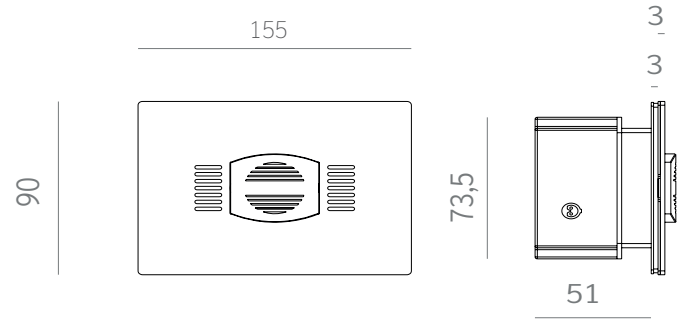

TECHNICAL SHEET - SCHEDA TECNICA

AF-FL025

DESCRIPTION - DESCRIZIONE

Built-in diffuser for aromatherapy system for diffusion control and 4-module flush-mounted box (type 504).
Kit of 3 flower-relax-energy essences supplied.
Suitable for wet rooms.

MATERIALS - MATERIALE

Super mirror stainless steel plate

TECHNICAL FEATURES - CARATTERISTICHE TECNICHE

Power Supply/
Alimentazione 12V
(to be teamed with a control unit)

WALL SPLIT FOR KEYBOARD - SPACCO A MURO PER TASTIERA

135 x 75 x 55 mm

HEIGHT FROM THE GROUND - ALTEZZA DA TERRA

1100 mm

FINISHES - FINITURE

Chrome	Brushed Chrome	Gun Metal PVD	Gold	White	Copper Bronze	Matt Black	Sky Chrome
 C	 X	 GM	 AU	 W	 CBR	 BK	 CPVD