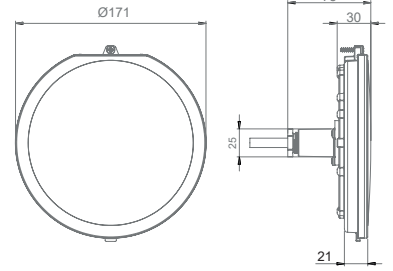

1 LAMP

LAMPS WHITE, WARM WHITE and TUNABLE WHITE

DIMENSIONS

*measurements in mm.

	76600	76600WW	76600TW	76601	76601WW	76601TW
TYPE OF LIGHT	WHITE	WARM WHITE	TUNABLE WHITE	WHITE	WARM WHITE	TUNABLE WHITE
VOLTAGE	12V AC	12V AC	12V AC	12V AC	12V AC	12V AC
POWER	27 W	27 W	27 W	42 W	42 W	42 W
CONSUMPTION	38 VA	38 VA	38 VA	60 VA	60 VA	60 VA
LUMINOUS FLUX	2750 lm	2750 lm	2750 lm	4300 lm	4300 lm	4300 lm
COLOR TEMP.	5.700K	3.000K	2.500K - 6.000K	5.700K	3.000K	2.500K - 6.000K
CRI>	70	80	70	70	80	70
FLUX ANGLE	100°	100°	100°	100°	100°	100°
TERMAL PROTECTION	Self-regulation	Self-regulation	Self-regulation	Self-regulation	Self-regulation	Self-regulation
ENERGY CLASS <small>Según UE 2019/2015</small>						
INSTALLATION IN SALT WATER	Yes	Yes	Yes	Yes	Yes	Yes
COMPATIBLE CONTROL SYSTEMS	Connect Controller: 76290 Remote control W/TW: 76291 (optional)					

DIMENSIONS OF FIXATION SYSTEM & DECORATIVE RING

*measurements in mm.

FLEXINICHE (71209) : fits in any niche with an internal diameter between 180 and 230 mm.

FLEXILIM (71210) : can be surface-mounted on new pools or clipped to the existing AstralPool's surface fittings.