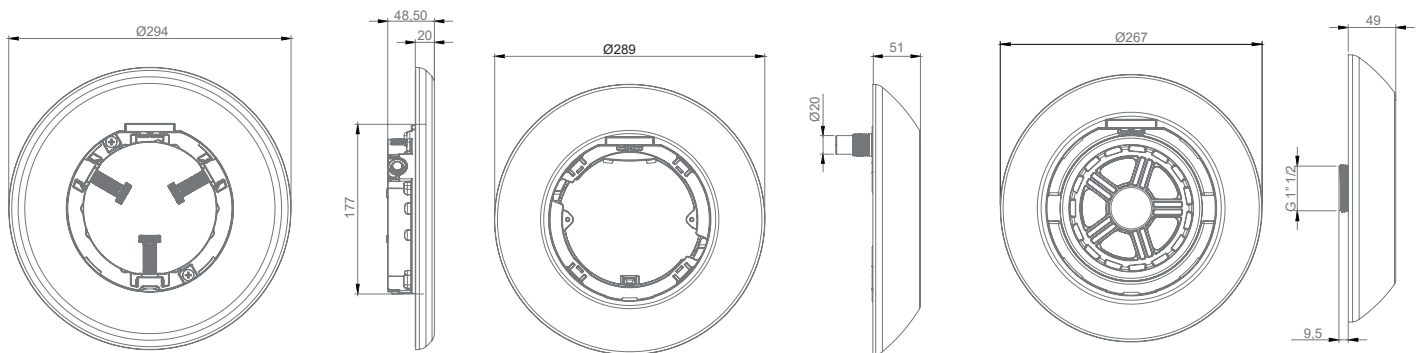

1 LAMP

LAMPS WHITE, WARM WHITE and TUNABLE WHITE

DIMENSIONS

*measurements in mm.

	76600	76600WW	76600TW	76601	76601WW	76601TW
TYPE OF LIGHT	WHITE	WARM WHITE	TUNABLE WHITE	WHITE	WARM WHITE	TUNABLE WHITE
VOLTAGE	12V AC	12V AC	12V AC	12V AC	12V AC	12V AC
POWER	27 W	27 W	27 W	42 W	42 W	42 W
CONSUMPTION	38 VA	38 VA	38 VA	60 VA	60 VA	60 VA
LUMINOUS FLUX	2750 lm	2750 lm	2750 lm	4300 lm	4300 lm	4300 lm
COLOR TEMP.	5.700K	3.000K	2.500K - 6.000K	5.700K	3.000K	2.500K - 6.000K
CRI>	70	80	70	70	80	70
FLUX ANGLE	100°	100°	100°	100°	100°	100°
TERMAL PROTECTION	Self-regulation	Self-regulation	Self-regulation	Self-regulation	Self-regulation	Self-regulation
ENERGY CLASS <small>Según UE 2019/2015</small>						
INSTALLATION IN SALT WATER	Yes	Yes	Yes	Yes	Yes	Yes
COMPATIBLE CONTROL SYSTEMS	Connect Controller: 76290 Remote control W/TW: 76291 (optional)					

2 FIXATION SYSTEM & DECORATIVE RING

DECORATIVE RING FOR NICHE

DECORATIVE RING FOR SURFACE

DECORATIVE RING FOR NOZZLE

	White	Beige	Light gray	Anthracite gray	Stainless steel * AISI 316	How to install
71209	71209CL090	71209CL129	71209CL144	71209CLSS		
71210	71210CL090	71210CL129	71210CL144	-		
71211	71211CL090	71211CL129	71211CL144	-		

DIMENSIONS OF FIXATION SYSTEM & DECORATIVE RING

*measurements in mm.

FLEXINICHE (71209) : fits in any niche with an internal diameter between 180 and 230 mm.

FLEXILIM (71210) : can be surface-mounted on new pools or clipped to the existing AstralPool's surface fittings.

FLEXIRAPID (71211) : compatible with any 1½" internal thread nozzle.

INSTALLATION FITTINGS

SWIMMING POOL TYPE	FLEXINICHE FACEPLATE	FLEXILIM FACEPLATE	FLEXIRAPID* FACEPLATE
CONCRETE	00349, 5410, 59813	✓	35418
CONCRETE + LINER	17805, 54103, 59814, 59815, 72261	59983	06544, 17382, 59983
PANELS	23670, 23671	✓	00332, 27084
POLYESTER	00364, 28887, 54103, 59814, 59815, 72261	✓	74179