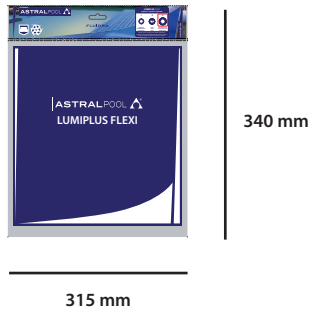

DIMENSIONS OF FIXATION SYSTEM & DECORATIVE RING

*measurements in mm.

FLEXINICHE (71209) : fits in any niche with an internal diameter between 180 and 230 mm.

FLEXILIM (71210) : can be surface-mounted on new pools or clipped to the existing AstralPool's surface fittings.

FLEXIRAPID (71211) : compatible with any 1½" internal thread nozzle.

INSTALLATION FITTINGS

SWIMMING POOL TYPE	FLEXINICHE FACEPLATE	FLEXILIM FACEPLATE	FLEXIRAPID* FACEPLATE
CONCRETE	00349, 5410, 59813	✓	35418
CONCRETE + LINER	17805, 54103, 59814, 59815, 72261	59983	06544, 17382, 59983
PANELS	23670, 23671	✓	00332, 27084
POLYESTER	00364, 28887, 54103, 59814, 59815, 72261	✓	74179

* Compatible with any 1½" internal thread nozzle.

PACKAGING AND PALLETIZATION

SINGLE
BOX

FIXATION SYSTEM &
DECORATIVE RING

STANDARD
BOX

Code	76600, 76600WW, 76600TW, 76600M, 76600MW 76601, 76601WW, 76601TW, 76601MW
Single box size (mm)	215 x 205 x 110
Volume / Single box (m ³)	0,005
Weight / Single box (Kg)	0,73
Units / Standard box	4
Volume / Standard box (m ³)	0,03
Peso / Standard box (Kg)	3,42
Units / Pallet	224
Volume / Pallet (m ³)	2,16
Weight / Pallet (Kg)	206,52