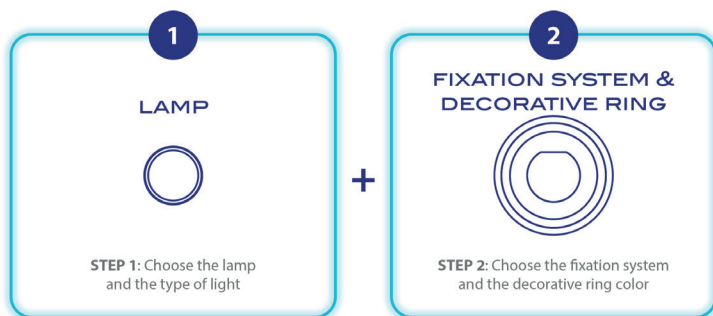

LumiPlus Flexi projectors are underwater floodlights made up of two components: a **lamp** and a **decorative ring**. Flexi projectors can be installed into a niche, a surface mounted or a nozzle.

MADE UP OF TWO COMPONENTS: