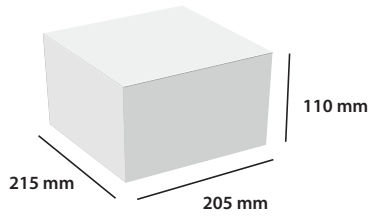

DIMENSIONS OF FIXATION SYSTEM & DECORATIVE RING

*measurements in mm.

FLEXINICHE (71209) : fits in any niche with an internal diameter between 180 and 230 mm.

FLEXILIM (71210) : can be surface-mounted on new pools or clipped to the existing AstralPool's surface fittings.

FLEXIRAPID (71211) : compatible with any 1½" internal thread nozzle.

INSTALLATION FITTINGS

SWIMMING POOL TYPE	FLEXINICHE FACEPLATE	FLEXILIM FACEPLATE	FLEXIRAPID* FACEPLATE
CONCRETE	00349, 5410, 59813	✓	35418
CONCRETE + LINER	17805, 54103, 59814, 59815, 72261	59983	06544, 17382, 59983
PANELS	23670, 23671	✓	00332, 27084
POLYESTER	00364, 28887, 54103, 59814, 59815, 72261	✓	74179

* Compatible with any 1½" internal thread nozzle.

PACKAGING AND PALLETIZATION

SINGLE
BOX

FIXATION SYSTEM &
DECORATIVE RING

STANDARD
BOX

Code	76600, 76600WW, 76600TW, 76600M, 76600MW 76601, 76601WW, 76601TW, 76601MW
Single box size (mm)	215 x 205 x 110
Volume / Single box (m ³)	0,005
Weight / Single box (Kg)	0,73
Units / Standard box	4
Volume / Standard box (m ³)	0,03
Peso / Standard box (Kg)	3,42
Units / Pallet	224
Volume / Pallet (m ³)	2,16
Weight / Pallet (Kg)	206,52