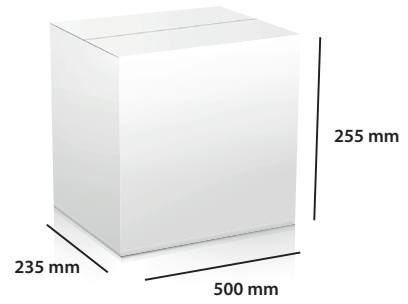

DIMENSIONS OF FIXATION SYSTEM & DECORATIVE RING

*measurements in mm.

FLEXINICHE (71209) : fits in any niche with an internal diameter between 180 and 230 mm.

FLEXILIM (71210) : can be surface-mounted on new pools or clipped to the existing AstralPool's surface fittings.

* Compatible with any 1½" internal thread nozzle.

PACKAGING AND PALLETIZATION

SINGLE
BOX

FIXATION SYSTEM &
DECORATIVE RING

STANDARD
BOX

Code	76600, 76600WW, 76600TW, 76600M, 76600MW 76601, 76601WW, 76601TW, 76601MW
Single box size (mm)	215 x 205 x 110
Volume / Single box (m ³)	0,005
Weight / Single box (Kg)	0,73
Units / Standard box	4
Volume / Standard box (m ³)	0,03
Peso / Standard box (Kg)	3,42
Units / Pallet	224
Volume / Pallet (m ³)	2,16
Weight / Pallet (Kg)	206,52