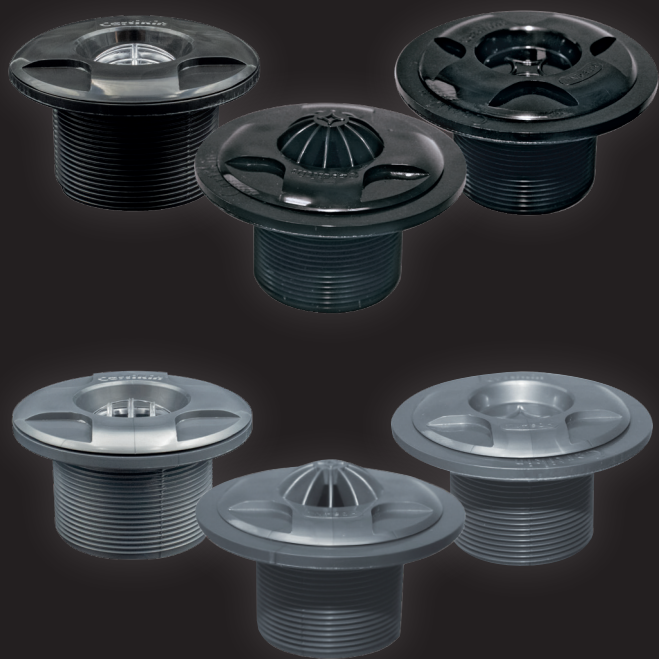

Certikin Optimus Range

The choice of pool fittings can make or break the overall impression of a pool. To add that perfect finishing touch and extend the options available, Certikin offer the attractive Optimus Range of Flow Fittings.

Suitable for both liner and concrete pools, the Optimus range blends beautifully with darker pool finishes as it comes in an attractive metallic grey or black plastic.

With the popularity of salt chlorinators on the increase this new range offers the ideal solution for corrosion free flow fittings. Products include skimmers and extension throats, wall inlets, vacuum points and main drains with anti vortex grille.