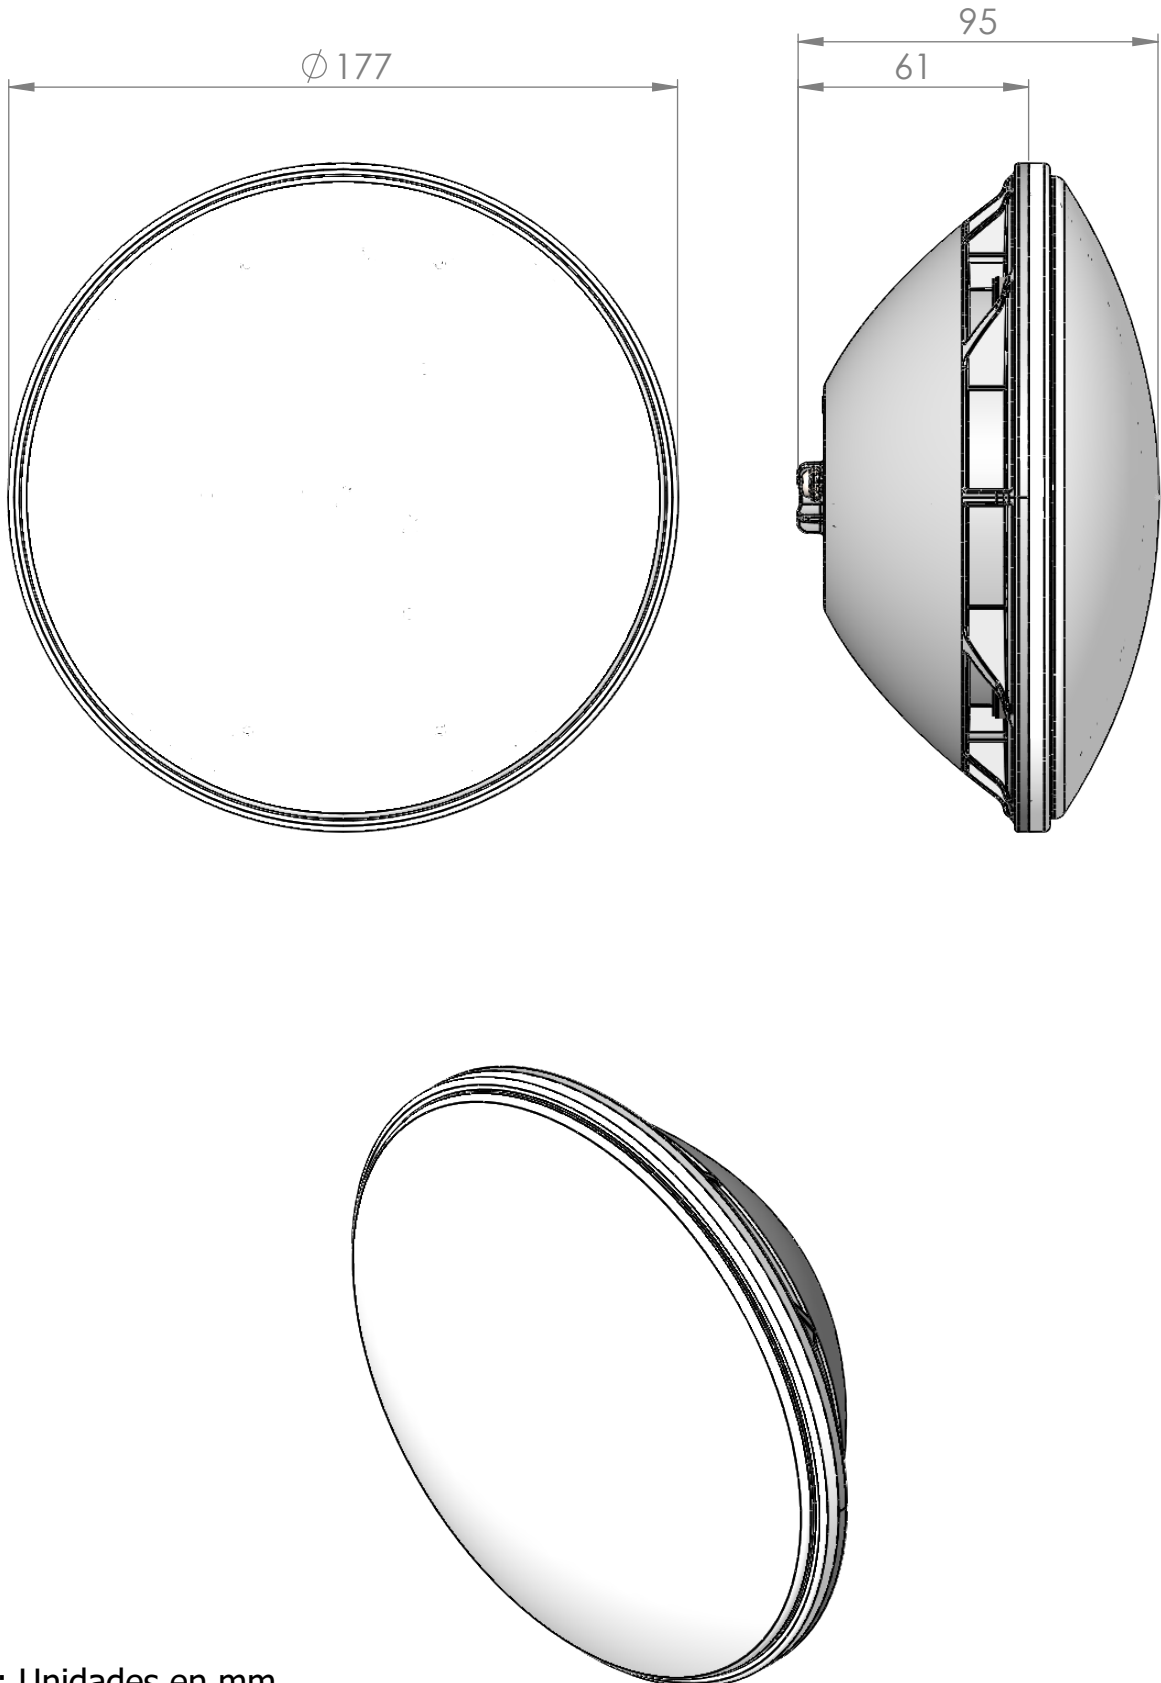

CODIGO / CODE: 73761
DESCRIPCION: LumiPlus PAR56 white LED lamp
DESCRIPTION: LumiPlus PAR56 white LED lamp

Nota: Unidades en mm
Note: Units in mm