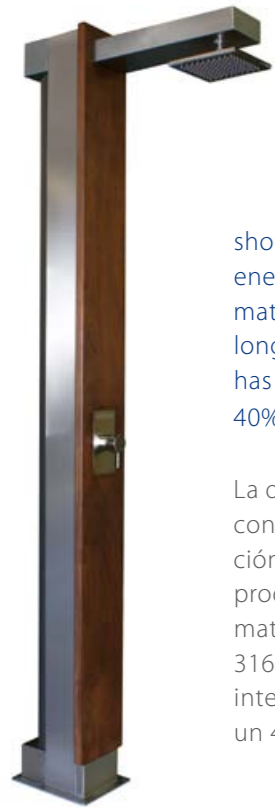

PLUVIUM solar shower

Ducha PLUVIUM solar

The perfect combination of elegance and sustainability

La perfecta combinación de elegancia y sostenibilidad

The PLUVIUM solar shower is a clear example of the fact that sustainability does not compromise design and elegance. The solar-powered PLUVIUM shower stands out for its minimalist, modern design and its ability to use solar energy to produce hot water ecologically and cheaply. It is made of high quality materials, such as IPE wood and satin-finish AISI 316 stainless steel, which ensure a long useful lifetime and provide greater resistance to weathering and corrosion. It has an optional flow rate limiter that reduces the shower's water consumption by 40% at rates of pressure greater than 3 bar.

CODES

CÓDIGOS

Shower code	43435
Código ducha	43435
Shower tray code	43434
Código plato	43434

TECHNICAL FEATURES

CARACTERÍSTICAS TÉCNICAS

Size	2170 x 711 x 220 mm
Dimensiones	2170 x 711 x 220 mm
Height shower head to ground	2040 mm
Altura del rociador al suelo	2040 mm
Shower material	IPE wood, satin stainless steel AISI 316
Materiales ducha	Madera de IPE, acero inoxidable satinado AISI 316
Showerhead material	Anti lime chromed brass
Material piña	Latón cromado antical
Tank material	Aluminium
Material depósito	Aluminio
Tank capacity	30 litres
Capacidad depósito	30 litros
Maximum working pressure	4 bar
Presión máxima de trabajo	4 bar
Warranty	3 years
Garantía	3 años