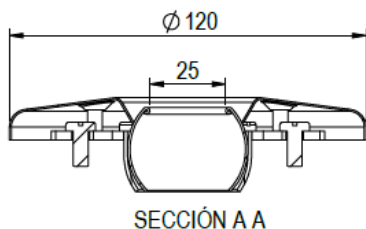

Incluye brida, juntas y tornillería.

Front plate entirely made of AISI-316L stainless Steel for ABS return inlets.

Compatible with inlets codes 00330 and 56499. Installation in pools with liner.

Includes flange, gaskets and screws.

Código

69171

Características técnicas

Fabricada en AISI-316L

Tornillería fijación en A4

Acabado pulido

Piscinas liner

Code

69171

Technical characteristics

Made of AISI-316L

Fastening screws A4

Pickled Steel

Liner pools

EMBELLECEDOR INOX BOQUILLA SS FRONT PLATE NOZZLE

LÓGISTICA | LOGISTICS