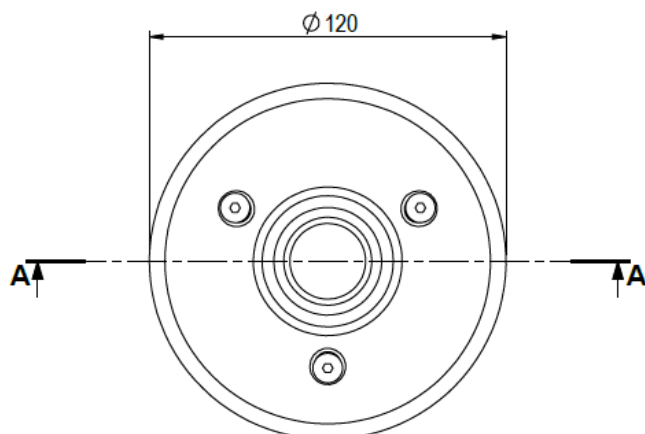

Incluye brida, juntas y tornillería.

Front plate entirely made of AISI-316L stainless Steel for ABS return inlets.

Compatible with inlets codes 00330 and 56499. Installation in pools with liner.

Includes flange, gaskets and screws.

Código

69171

Características técnicas

Fabricada en AISI-316L

Tornillería fijación en A4

Acabado pulido

Piscinas liner

Code

69171

Technical characteristics

Made of AISI-316L

Fastening screws A4

Pickled Steel

Liner pools

EMBELLECEDOR INOX BOQUILLA SS FRONT PLATE NOZZLE

LÓGISTICA | LOGISTICS