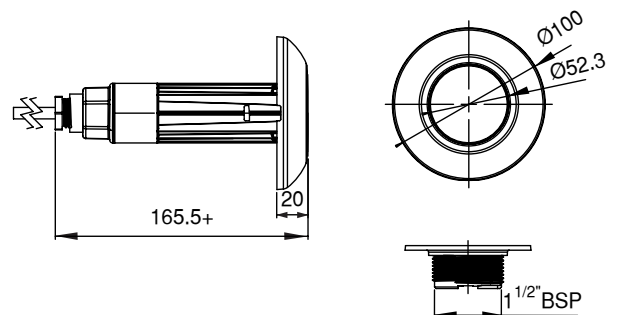

## TECHNICAL SPECIFICATIONS

VOLTAGE:	12 V AC (24 V DC in DMX version)
FREQUENCY:	50/60 Hz
SERVICE LIFE:	L70-50,000 h
MAX. WATER TEMPERATURE:	40 °C
MAX. INSTALLATION DEPTH:	2 m.
MAXIMUM WATER TREATMENT VALUES:	Chlorine: 2 mg/l Bromine: 5 mg/l Salt chlorinator (NaCl): 6 g/l Pool water pH: 7.2 and 7.6
CABLE	2.5 m. H07RN-F 2 x 1 mm <sup>2</sup>
MATERIALS:	Polyamide body ABS IMD faceplate
COMPATIBLE ACCESSORIES AND NICHES 53956, 35418, 35421, 62395	

\* measurements in mm.

	59971	59972	59979	59979WW	59980	59980WW	59975	59976
FACEPLATE MATERIAL	White ABS	ABS + Stainless steel effect IMD	White ABS	White ABS	ABS + Stainless steel effect IMD	White ABS	White ABS	ABS + Stainless steel effect IMD
TYPE OF LIGHT	RGB	RGB	WHITE	WARM WHITE	WHITE	WARM WHITE	RGB DMX	RGB DMX
POWER	4 W	4 W	4 W	4 W	4 W	4 W	4 W	4 W
CONSUMPTION	7 VA	7 VA	6 VA	6 VA	6 VA	6 VA	4 VA	4 VA
LUMINOUS FLUX	186 lm	186 lm	315 lm	315 lm	315 lm	315 lm	186 lm	186 lm
VOLTAGE	12 V AC	12 V AC	12 V AC	12 V AC	12 V AC	12 V AC	24 V DC	24 V DC
COLOR TEMP.	-	-	5,700 K	3,000 K	5,700 K	3,000 K	-	-
CRI >	-	-	70	80	70	80	-	-
LUMINOUS EFFICIENCY	46.5 lm/W	46.5 lm/W	78.75 lm/W	78.75 lm/W	78.75 lm/W	78.75 lm/W	46.5 lm/W	46.5 lm/W
FLUX ANGLE	36°	36°	36°	36°	36°	36°	36°	36°
LENS	Wide	Wide	Wide	Wide	Wide	Wide	Wide	Wide
THERMAL PROTECTION	Flasher	Flasher	No	No	No	No	Self-regulation	Self-regulation
ENERGY CLASS As per UE 2019/2015								
INSTALLATION IN SALT WATER	Yes	Yes	Yes	Yes	Yes	Yes	Yes	Yes
COMPATIBLE CONTROL SYSTEMS	32458, 27818, 41988, 59131, 57434	32458, 27818, 41988, 59131, 57434	ON/OFF	ON/OFF	ON/OFF	ON/OFF	52142, 74099, 74100	52142, 74099, 74100