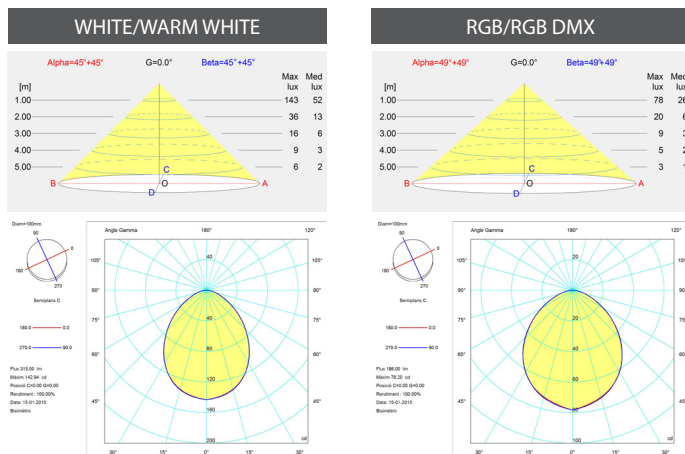

\* measurements in mm.

	59971	59972	59979	59979WW	59980	59980WW	59975	59976
FACEPLATE MATERIAL	White ABS	ABS + Stainless steel effect IMD	White ABS	White ABS	ABS + Stainless steel effect IMD	White ABS	White ABS	ABS + Stainless steel effect IMD
TYPE OF LIGHT	RGB	RGB	WHITE	WARM WHITE	WHITE	WARM WHITE	RGB DMX	RGB DMX
POWER	4 W	4 W	4 W	4 W	4 W	4 W	4 W	4 W
CONSUMPTION	7 VA	7 VA	6 VA	6 VA	6 VA	6 VA	4 VA	4 VA
LUMINOUS FLUX	186 lm	186 lm	315 lm	315 lm	315 lm	315 lm	186 lm	186 lm
VOLTAGE	12 V AC	12 V AC	12 V AC	12 V AC	12 V AC	12 V AC	24 V DC	24 V DC
COLOR TEMP.	-	-	5,700 K	3,000 K	5,700 K	3,000 K	-	-
CRI >	-	-	70	80	70	80	-	-
LUMINOUS EFFICIENCY	46.5 lm/W	46.5 lm/W	78.75 lm/W	78.75 lm/W	78.75 lm/W	78.75 lm/W	46.5 lm/W	46.5 lm/W
FLUX ANGLE	36°	36°	36°	36°	36°	36°	36°	36°
LENS	Wide	Wide	Wide	Wide	Wide	Wide	Wide	Wide
THERMAL PROTECTION	Flasher	Flasher	No	No	No	No	Self-regulation	Self-regulation
ENERGY CLASS As per UE 2019/2015								
INSTALLATION IN SALT WATER	Yes	Yes	Yes	Yes	Yes	Yes	Yes	Yes
COMPATIBLE CONTROL SYSTEMS	32458, 27818, 41988, 59131, 57434	32458, 27818, 41988, 59131, 57434	ON/OFF	ON/OFF	ON/OFF	ON/OFF	52142, 74099, 74100	52142, 74099, 74100

## PHOTOMETRIC MEASUREMENTS