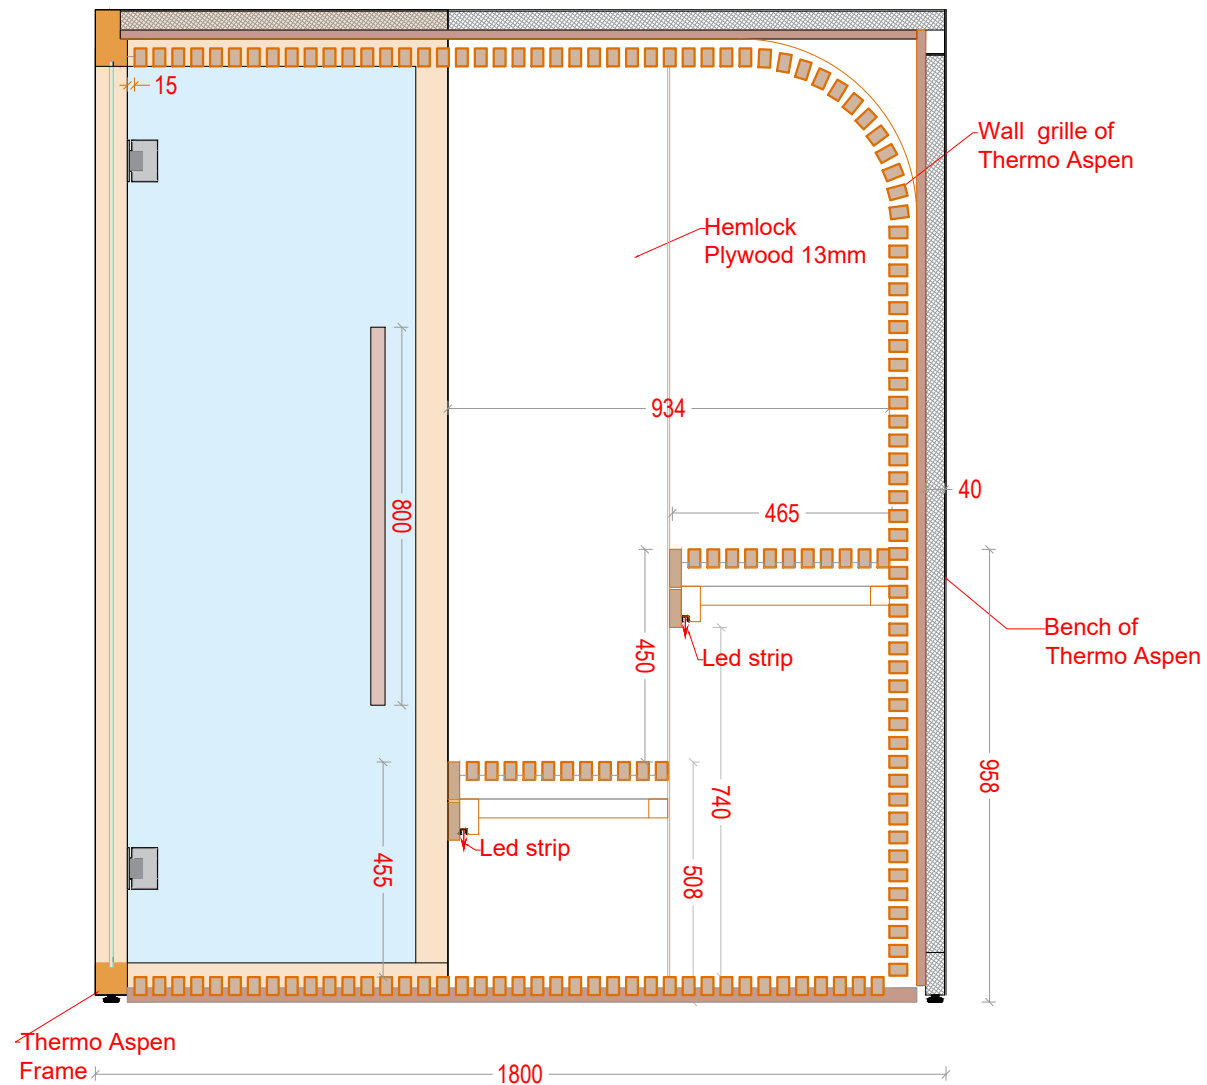

Name: Sauna room

Scale: 1:16

Note:

*Control panel: Xenio Cx110 - Not fixed

*Wooden Accesories included :

Sand Timer, bucket, laddle,

Termo-Hygrometer

*2 Headrests

Note:

*Minilam height required for sauna installaton: 2,3m

*There must be tiles on the floor

SAUNA WALL PANEL

Project title:	Sauna Ideal Control	Project number:	1009	Revision:	00	Fluidra Balkans JSC 4012 Plovdiv Bulgaria Golyamokonarsko shosse 190 Str. Phone/Fax: + 359 32 95 00 23	FLUIDRA www.fluidra.com		
Dimensions:	2300/1800/2100mm	Drawing type:	Review	Date:	28.10.2021			Page:	1 / 2
Model:	Bella	Designer:	A. Gercheva	All dimensions are in mm					

Section A-A
 Scale: 1:16

Project title:	Sauna Ideal Control		Project number:	1009	Revision:	00	Fluidra Balkans JSC 4012 Plovdiv Bulgaria Golyamokonarsko shosse 190 Str. Phone/Fax: + 359 32 95 00 23	FLUIDRA www.fluidra.com	
Dimensions:	2300/1800/2100mm	Drawing type:	Review	Date:	28.10.2021	Page:			2 / 2
Model:	Bella	Designer:	A. Gercheva	All dimensions are in mm					