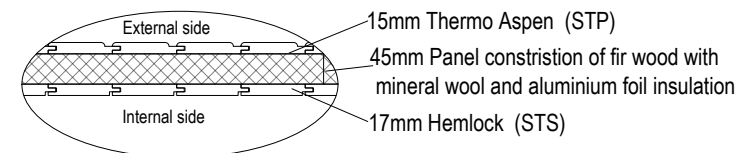

Name: Sauna room

Scale: 1:16

Note:

*Control panel: Xenio Cx110 - Not fixed

*Wooden Accesories included :

Sand Timer, bucket, laddle,

Termo-Hygrometer

*2 Headrests

Note:

*Minilam height required for sauna installaton: 2,3m

*There must be tiles on the floor

SAUNA WALL PANEL

Project title:	Sauna Ideal Control	Project number:	1009	Revision:	00	Fluidra Balkans JSC 4012 Plovdiv Bulgaria Golyamokonarsko shosse 190 Str. Phone/Fax: + 359 32 95 00 23	FLUIDRA www.fluidra.com		
Dimensions:	2300/1800/2100mm	Drawing type:	Review	Date:	28.10.2021			Page:	1 / 2
Model:	Bella	Designer:	A. Gercheva	All dimensions are in mm					