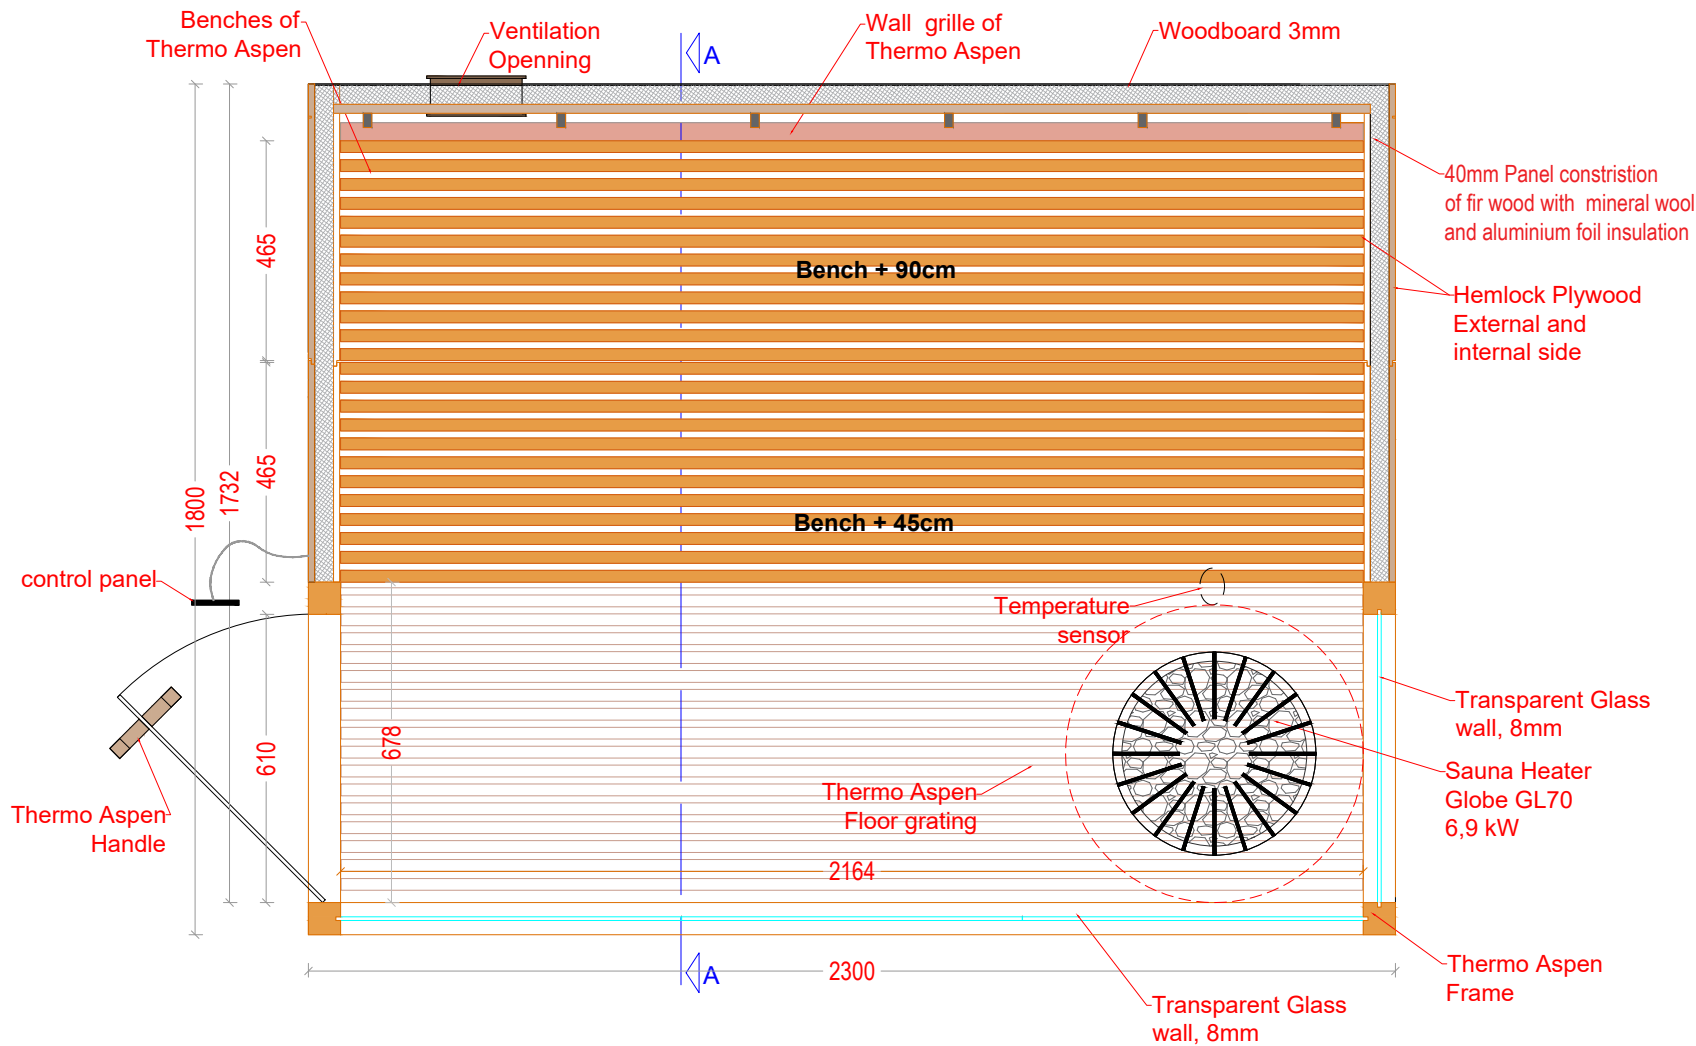

Name: Sauna room

Scale: 1:16

Note:

*Control panel: Xenio Cx110 - Not fixed

*Wooden Accesories included :

Sand Timer, bucket, laddle,

Termo-Hygrometer

*2 Headrests

Note:

*Minilam height required for sauna installaton: 2,3m

*There must be tiles on the floor

SAUNA WALL PANEL

Project title:	Sauna Ideal Control	Project number:	1009	Revision:	00	Fluidra Balkans JSC 4012 Plovdiv Bulgaria Golyamokonarsko shosse 190 Str. Phone/Fax: + 359 32 95 00 23	FLUIDRA www.fluidra.com		
Dimensions:	2300/1800/2100mm	Drawing type:	Review	Date:	28.10.2021			Page:	1 / 2
Model:	Bella	Designer:	A. Gercheva	All dimensions are in mm					

Section A-A
 Scale: 1:16

Project title:	Sauna Ideal Control		Project number:	1009	Revision:	00	Fluidra Balkans JSC 4012 Plovdiv Bulgaria Golyamokonarsko shosse 190 Str. Phone/Fax: + 359 32 95 00 23	FLUIDRA www.fluidra.com	
Dimensions:	2300/1800/2100mm	Drawing type:	Review	Date:	28.10.2021	Page:			2 / 2
Model:	Bella	Designer:	A. Gercheva	All dimensions are in mm					