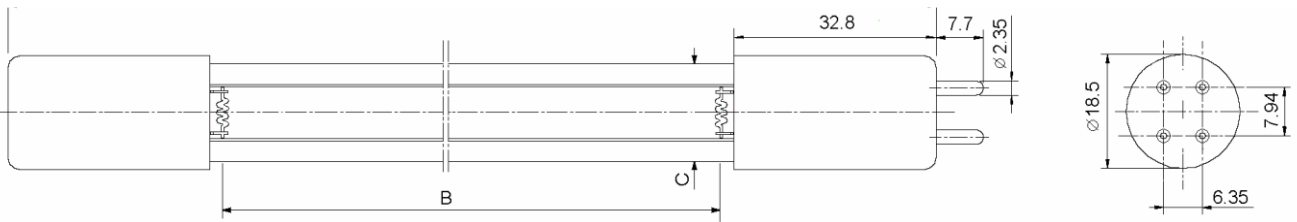

**- 80W LAMP -**

**Dimensions**

Base Face To Base Face (A): 842±2 mm  
Arc Length (B): 767 mm  
Tube Diameter (C): 15.7 mm  
Base: 4 Pin

**Electrical Data (nominal values)\***

Lamp Wattage: 77 W

**Physical Data**

UV Output 27.5 W  
Rated Life 9,000 Hrs