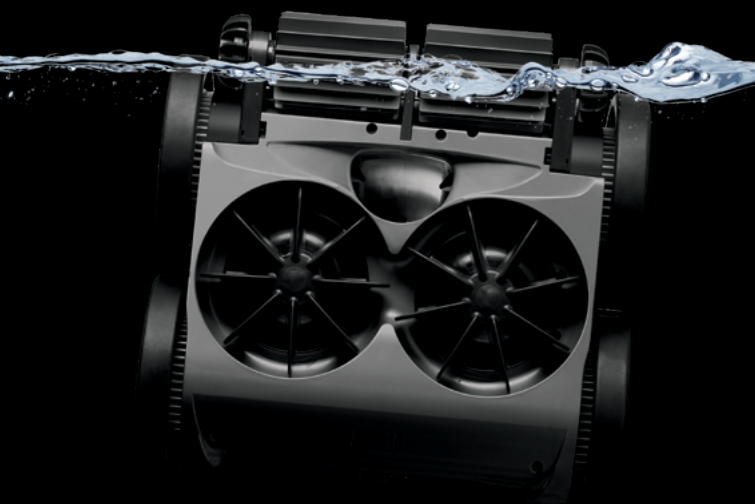

**AGGRESSIVE
WALL-CLIMBING**

Specifications

POLARIS QUATTRO SPORT

Venturi Jets	Venturi 3 Jets
Vacuum Inlet	7 cm
Active Brushing	Yes
Drive Mechanism	4 wheel drive
Tires	Regular
Debris Canister	Rigid Debris Canister, easy to clean
Debris Capacity	3,5 L
Auto Backup	Yes
Requires Booster Pump	Requires Booster Pump
Pool Type / Surface	All types of floors and surfaces

www.polarispool.eu