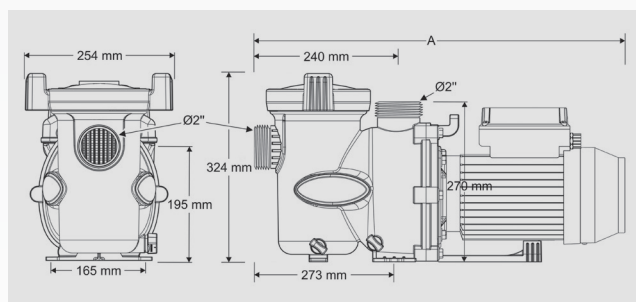

Easy maintenance

A pre-filter basket that is up to 117% larger means more debris can be captured before the filter needs to be cleaned.

TECHNICAL INFORMATION

	FloPro 50M	FloPro 75M	FloPro 75T	FloPro 100M	FloPro 100T	FloPro 150M	FloPro 150T	FloPro 200M	FloPro 200T
50 Hz power supply	220-240 VAC	220-240 VAC	380-420 VAC	220-240 VAC	380-420 VAC	220-240 VAC	380-420 VAC	220-240 VAC	380-420 VAC
Power in kW (P2)	0.37 kW	0.55 kW		0.75 kW		1.1 kW		1.5 kW	
Power in HP (P2)	0.5 HP	0.75 HP		1.0 HP		1.5 HP		2.0 HP	
Flow rate at 10 m head	10.3 m ³ /h	13.2 m ³ /h		15.8 m ³ /h		20.8 m ³ /h		27.0 m ³ /h	
Maximum flow rate	16.8 m ³ /h	18.6 m ³ /h		22.9 m ³ /h		27.4 m ³ /h		35.5 m ³ /h	
Maximum Manometric head	17.8 m	20.7 m		21.5 m		22.3 m		24.5 m	
Length (A)	58.3 cm	58.3 cm	54.3 cm	58.3 cm	55.3 cm	58.3 cm	56.3 cm	58.3 cm	58.3 cm
Motor type	Asynchronous motor, class F insulation, stainless steel shaft and bearings								
Speed	2,850 RPM								
Usage	Fresh water and salt water up to 6 g/L (6,000 ppm)								
Pre-filter basket volume	2.6 L								

BENEFITS

- 63/50 mm union connectors provided
- 2 optional pump bases for easy installation
- Compatible with salt water

PERFORMANCE GRAPHS

STANDARD FEATURES

63/50 mm
union tailpieces

FOR WHICH TYPE OF POOLS?