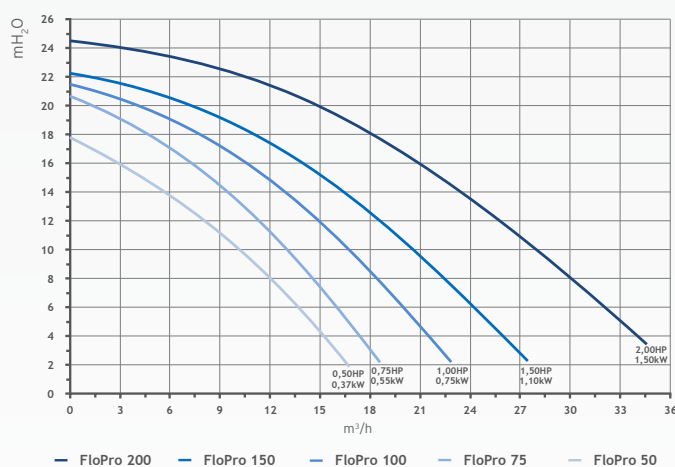

Easy maintenance

A pre-filter basket that is up to 117% larger means more debris can be captured before the filter needs to be cleaned.

TECHNICAL INFORMATION

	FloPro 50M	FloPro 75M	FloPro 75T	FloPro 100M	FloPro 100T	FloPro 150M	FloPro 150T	FloPro 200M	FloPro 200T
50 Hz power supply	220-240 VAC	220-240 VAC	380-420 VAC	220-240 VAC	380-420 VAC	220-240 VAC	380-420 VAC	220-240 VAC	380-420 VAC
Power in kW (P2)	0.37 kW	0.55 kW		0.75 kW		1.1 kW		1.5 kW	
Power in HP (P2)	0.5 HP	0.75 HP		1.0 HP		1.5 HP		2.0 HP	
Flow rate at 10 m head	10.3 m ³ /h	13.2 m ³ /h		15.8 m ³ /h		20.8 m ³ /h		27.0 m ³ /h	
Maximum flow rate	16.8 m ³ /h	18.6 m ³ /h		22.9 m ³ /h		27.4 m ³ /h		35.5 m ³ /h	
Maximum Manometric head	17.8 m	20.7 m		21.5 m		22.3 m		24.5 m	
Length (A)	58.3 cm	58.3 cm	54.3 cm	58.3 cm	55.3 cm	58.3 cm	56.3 cm	58.3 cm	58.3 cm
Motor type	Asynchronous motor, class F insulation, stainless steel shaft and bearings								
Speed	2,850 RPM								
Usage	Fresh water and salt water up to 6 g/L (6,000 ppm)								
Pre-filter basket volume	2.6 L								

BENEFITS

- 63/50 mm union connectors provided
- 2 optional pump bases for easy installation
- Compatible with salt water

PERFORMANCE GRAPHS

STANDARD FEATURES

63/50 mm
union tailpieces

FOR WHICH TYPE OF POOLS?