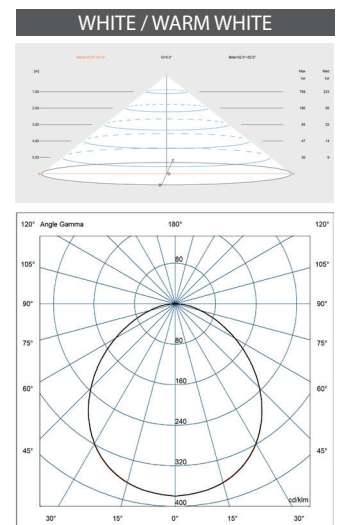

PHOTOMETRY