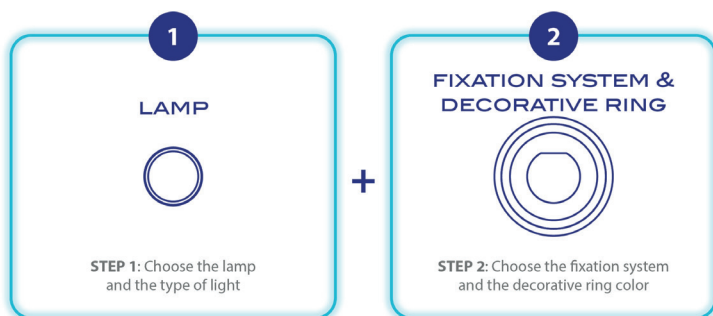

MADE UP OF TWO COMPONENTS: