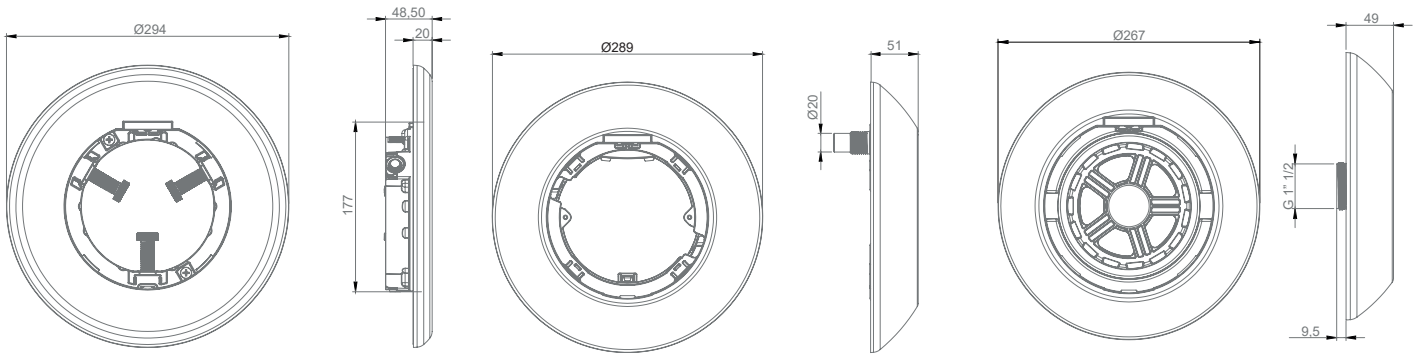

**1** LAMP

**DIMENSIONS**

\*measurements in mm.

	76573	76573WW	71201	71201WW	71202	71202WW	71236
TYPE OF LIGHT	WHITE	WARM WHITE	WHITE	WARM WHITE	WHITE	WARM WHITE	BLANCA
VOLTAGE	12V AC	12V AC	24V DC	24V DC	24V DC	24V DC	24V DC
POWER	28 W	28 W	14 W	14 W	32 W	32 W	8,7 W
CONSUMPTION	40 VA	40 VA	14 VA	14 VA	32 VA	32 VA	8,7 VA
LUMINOUS FLUX	2750 lm	2750 lm	1485 lm	1485 lm	4300 lm	4300 lm	1485 lm
COLOR TEMP.	5.700K	3.000K	5.700K	3.000K	5.700K	3.000K	5.700K
CRI >	70	80	70	80	70	80	70
FLUX ANGLE	100°	100°	100°	100°	100°	100°	100°
THERMAL PROTECTION	Self-regulation		Flasher	Flasher	Flasher	Flasher	Flasher
ENERGY CLASS <small>Según UE 2019/2015</small>							
INSTALLATION IN SALT WATER	Yes	Yes	Yes	Yes	Yes	Yes	Yes
COMPATIBLE CONTROL SYSTEMS	ON/OFF	ON/OFF	ON/OFF	ON/OFF	ON/OFF	ON/OFF	ON/OFF

**2** FIXATION SYSTEM & DECORATIVE RING

DECORATIVE RING FOR NICHE

DECORATIVE RING FOR SURFACE

DECORATIVE RING FOR NOZZLE

	White	Beige	Light gray	Anthracite gray	Stainless steel * AISI 316	How to install
71209	71209CL090	71209CL129	71209CL144	71209CLSS		
71210	71210CL090	71210CL129	71210CL144	-		
71211	71211CL090	71211CL129	71211CL144	-		

DIMENSIONS OF FIXATION SYSTEM & DECORATIVE RING

**FLEXINICHE (71209)** : fits in any niche with an internal diameter between 180 and 230 mm.

**FLEXISLIM (71210)** : can be surface-mounted on new pools or clipped to the existing AstralPool's surface fittings.