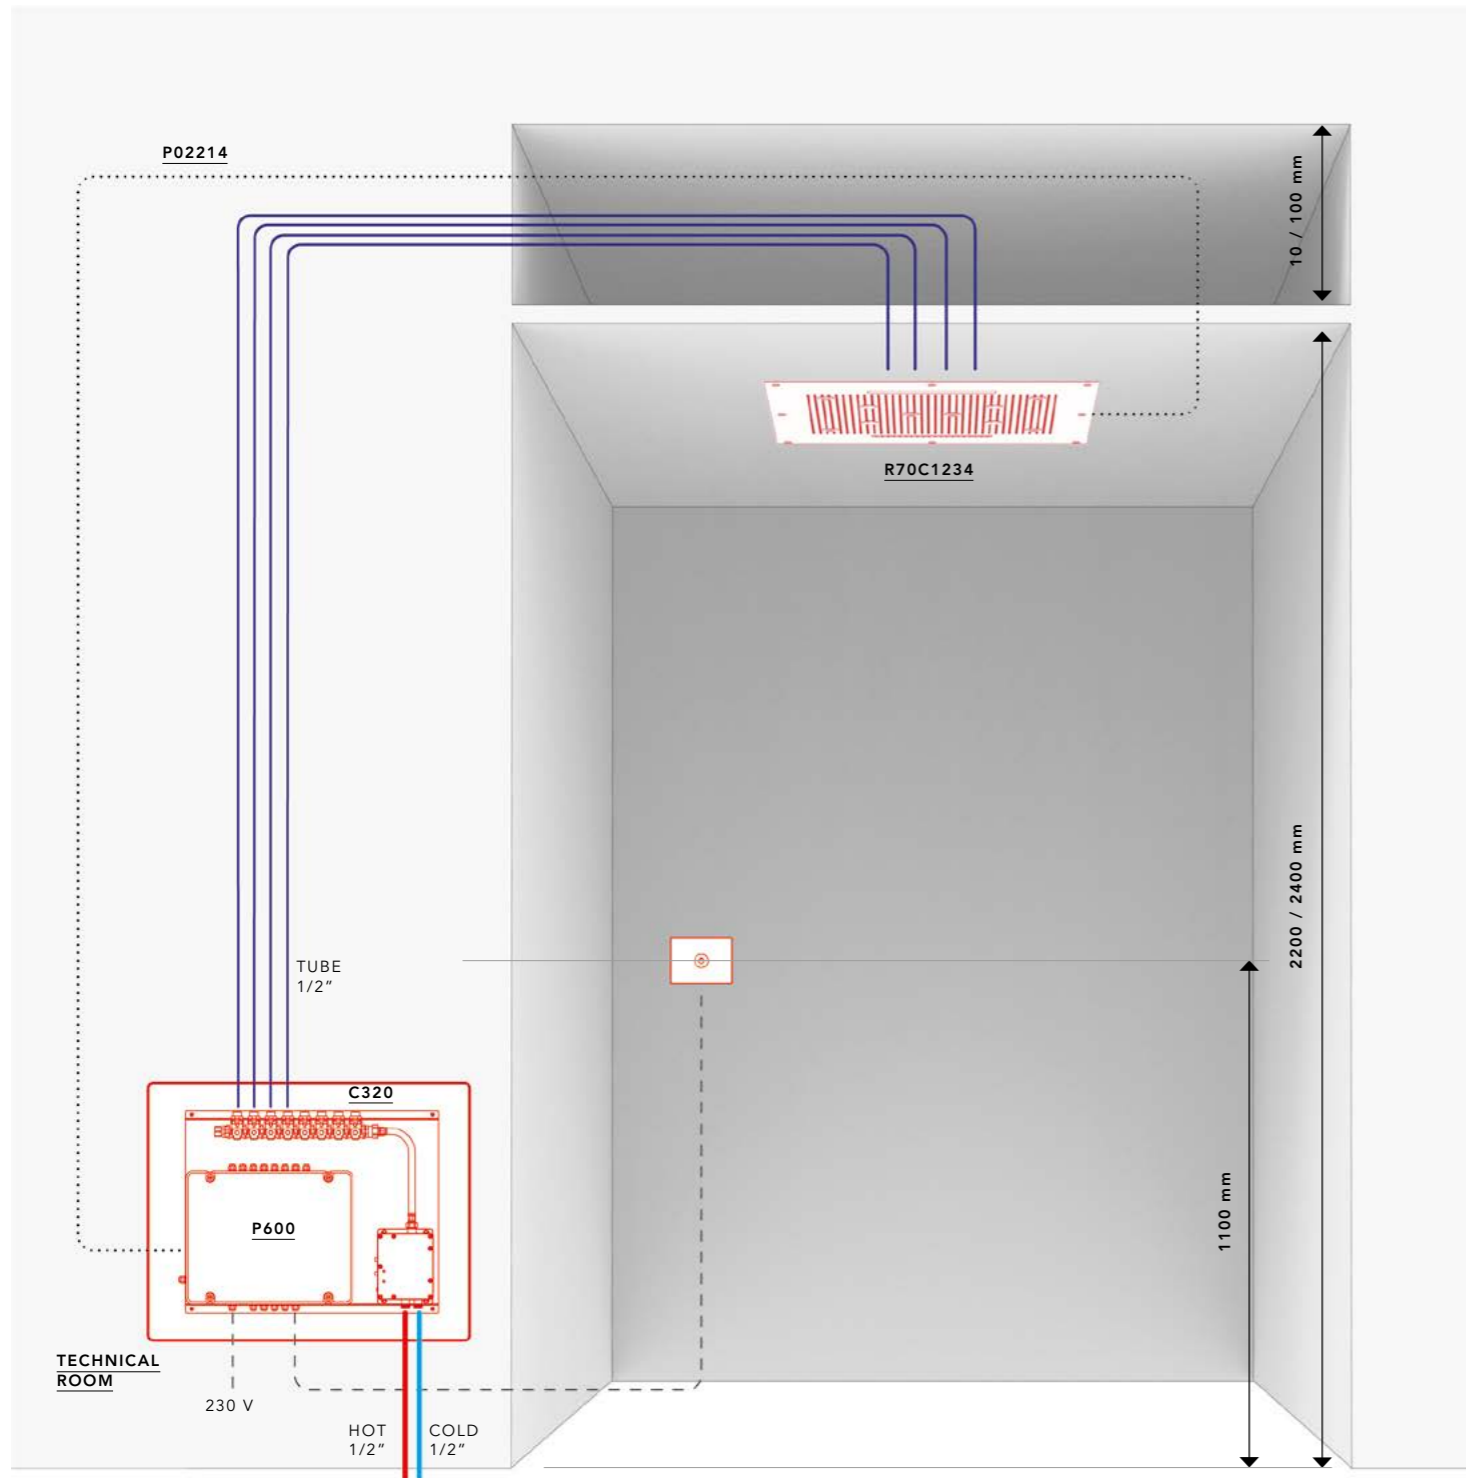

AQUA SEQUENCE R70C1234

Description : Ceiling mounted built-in square showerhead 700 x 700 mm.
4 water-patterns : 1 rain jet, 4 nebulized jets, 1 tropical jet and 1 waterfall jet included 6 spotlights led with chromotherapy.
Materials : super mirror stainless steel plate, anti-limescale membrane in liquid silicone
Ceiling recess depth : 100 mm
Water Supply : 1/2" inch
Operating pressure : 1,5/5 bar
Recommended pressure : 3 bar
 Complete with fixing system
N.B. To be teamed with systems to manage hydraulic and electric part.

P600

SEQUENTIAL PROGRAM STATION FOR SHOWER PATH.

Electronic power station prepared to activate in sequence 8 steps with temporary control of water for each step. Light 1 channel RGB. Complete of Electronic mixer for control temperature. Equipped with keyboard with button to start program with transformer 12 V. Optional aromatherapy during the entire program.

N.B. To be teamed with a single wiring electrovalve C320 12V for each step.

C320

VALVES.

Solenoid valve for program station P600

P02214

CABLES.

6-pole cable with M12 female quick lock connector L = 5 m to be teamed with shower system and program station

INSTALLATION AQUA SEQUENCE

LEGEND

	WATER SUPPLY 1/2"
	ELECTRICAL CABLES CORRUGATED PIPE DIAM. 20mm
	LED CABLES DIAM. 20mm

TECHINCAL INFORMATION

WATER FLOW	min 30 l/m
WATER SUPPLY	1/2" inch
OPERATING PRESSURE	1,5/5 bar
RECOMMENDED PRESSURE	3 bar