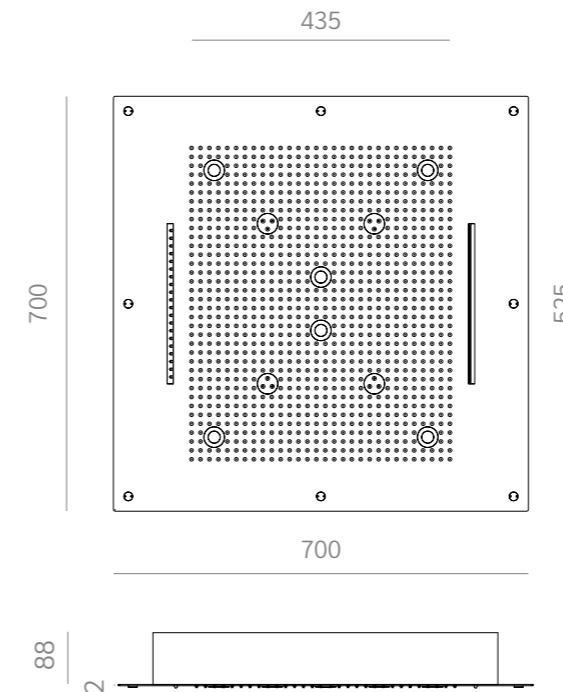

AF-FL002 AQUA SEQUENCE

AQUA SEQUENCE 4 functions complete of program station P600 for sequential control of water jets, chromotherapy, times including electronic mixer to control temperature. Possibility to combine liquid or dry aromatherapy and music.

AQUA SEQUENCE R70C1234

Description : Ceiling mounted built-in square showerhead 700 x 700 mm.
4 water-patterns : 1 rain jet, 4 nebulized jets, 1 tropical jet and 1 waterfall jet included 6 spotlights led with chromotherapy.
Materials : super mirror stainless steel plate, anti-limescale membrane in liquid silicone
Ceiling recess depth : 100 mm
Water Supply : 1/2" inch
Operating pressure : 1,5/5 bar
Recommended pressure : 3 bar
 Complete with fixing system
N.B. To be teamed with systems to manage hydraulic and electric part.