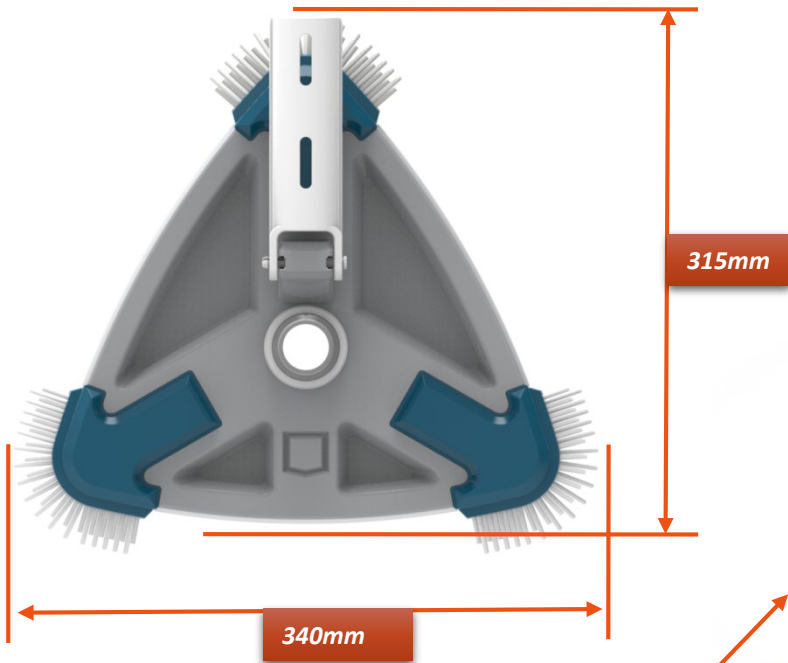

T323M-Deluxe triangle vacuum head brush with Standard Handle

69696

Material	Percentage
PP	30.4%
POM	0.7%
ABS	5%
HDPE	5.2%
LDPE	0.3%
IRON	58.4%
Total weight:	1050g