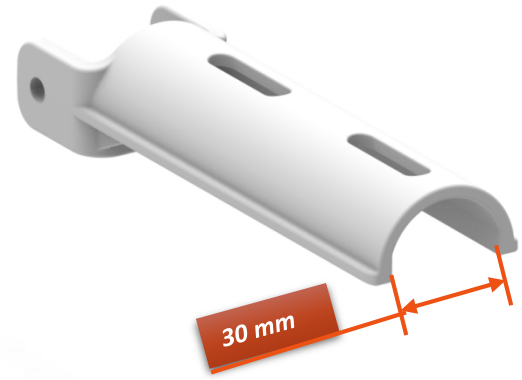

T324M-Deluxe fan-shaped vacuum head brush with Standard Handle

69697	
Material	Percentage
PP	23.7%
POM	0.7%
ABS	5.2%
HDPE	5.5%
LDPE	0.3%
PA6	3.2%
TPR	0.9%
IRON	60.5%
Total weight:	1017g