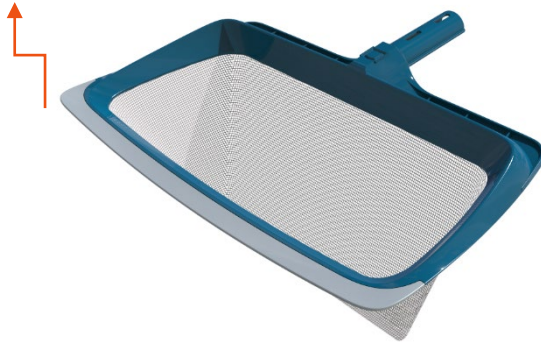

T362M-leaf rake with over-molding scraper

Softer scraper

69693

Material	Percentage
PP	65.6%
TPR	13.1%
PA	6.4%
ABS	14.4%
AL	0.5%
Total weight:	389g