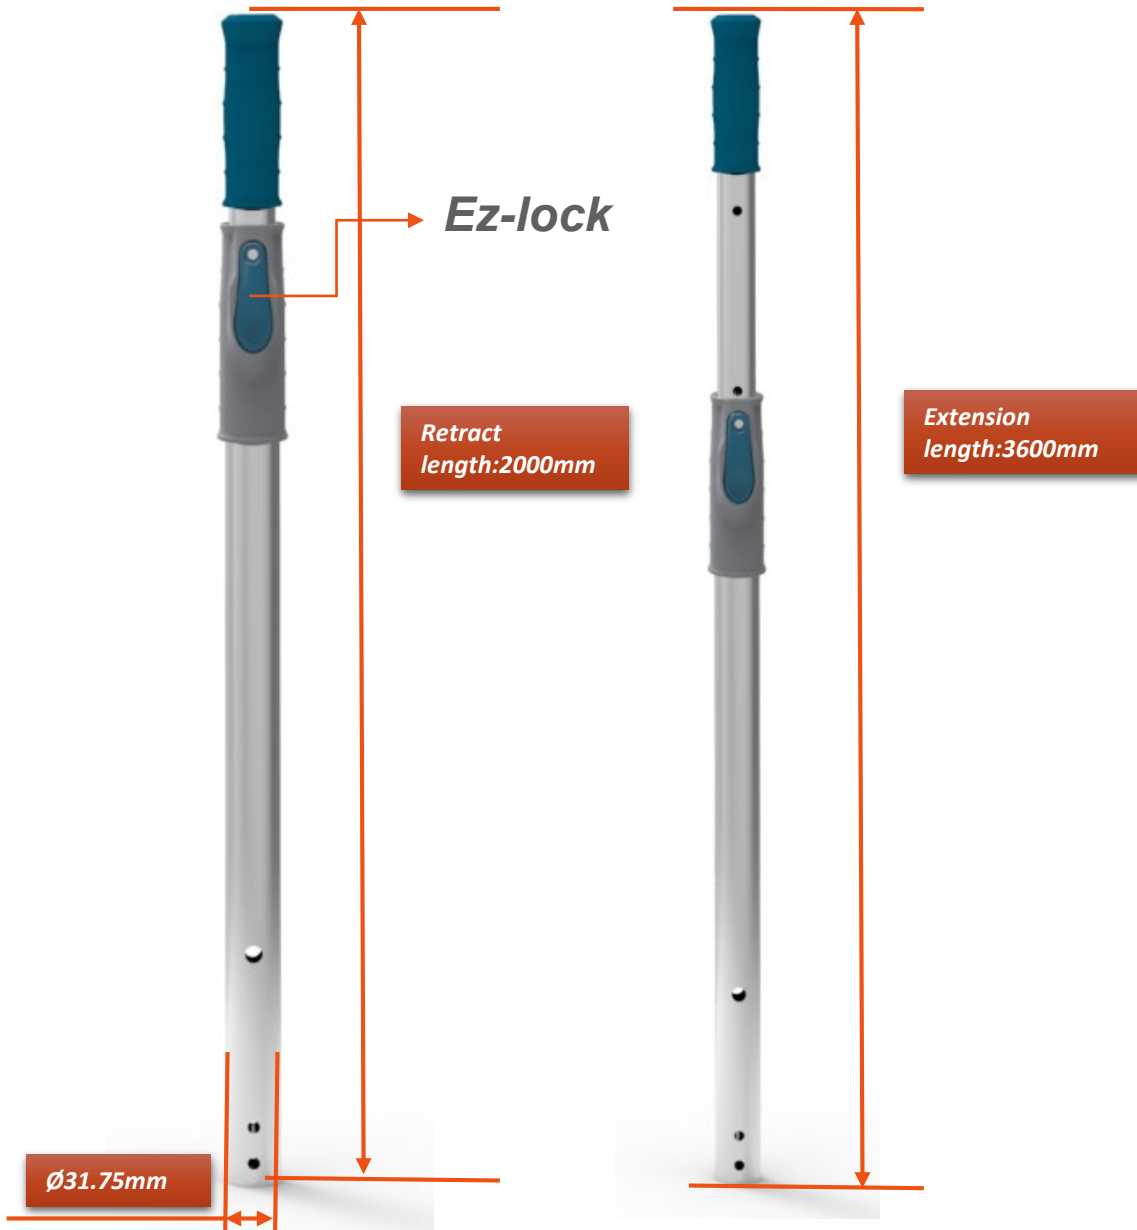

T315B-M-3.6m-2 Sections Aluminum Telescopic Pole

69968	
Material	Percentage
ABS	5.8%
HDPE	0.2%
TPE	4.1%
SS304	4.1%
ALUMINUM ALLOY	85.8%
Total weight:	925g