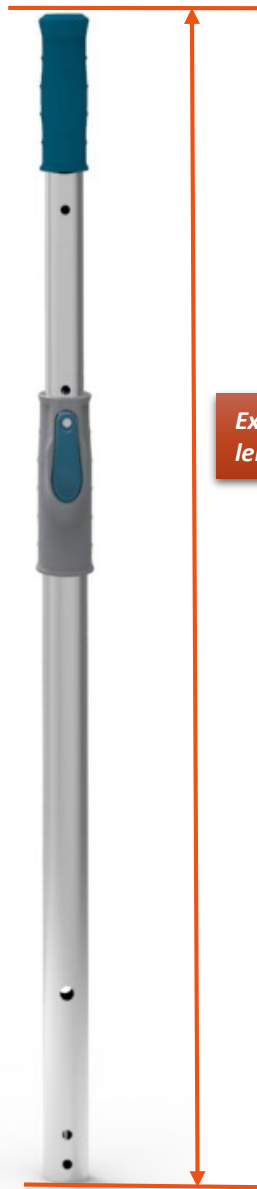

# T255M-14" Heavy Duty Vacuum Head Brush

69694

Material	Percentage
PP	8.1%
POM	1.5%
LDPE	0.1%
ALUMINUM ALLOY	13.7%
NBR	0.6%
ABS	3.5%
PA	1.1%
IRON	68.8%
HDPE	1.5%
TPE	0.7%
SS 304	0.4%
Total weight:	2203g

# T256M-18" Heavy Duty Vacuum Head Brush

69695

Material	Percentage
PP	6%
POM	1.1%
LDPE	0.1%
ALUMINUM ALLOY	13.2%
NBR	0.6%
ABS	3.7%
PA	1.8%
IRON	71.5%
HDPE	1.1%
TPE	0.6%
SS 304	0.3%
Total weight:	2963g

# T315B-M-3.6m-2 Sections Aluminum Telescopic Pole

69968	
Material	Percentage
ABS	5.8%
HDPE	0.2%
TPE	4.1%
SS304	4.1%
ALUMINUM ALLOY	85.8%
Total weight:	925g

# T315C-M-4.8m-2 Sections Aluminum Telescopic Pole

*Retract  
length:2610mm*

*Extension  
length:4800mm*

*Ø31.75mm*

69969	
Material	Percentage
ABS	4.5%
HDPE	0.1%
TPE	3.1%
SS 304	3.3%
ALUMINUM ALLOY	89%
Total weight:	1187g