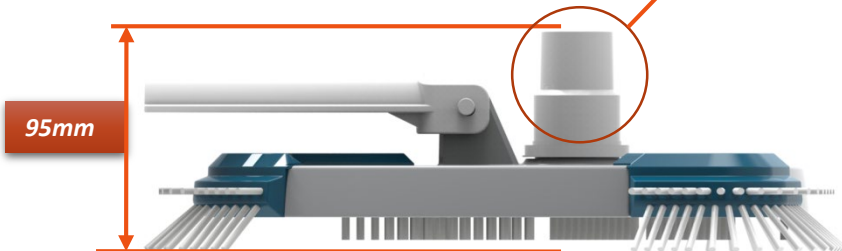

T323M-Deluxe triangle vacuum head brush with Standard Handle

69696

Material	Percentage
PP	30.4%
POM	0.7%
ABS	5%
HDPE	5.2%
LDPE	0.3%
IRON	58.4%
Total weight:	1050g