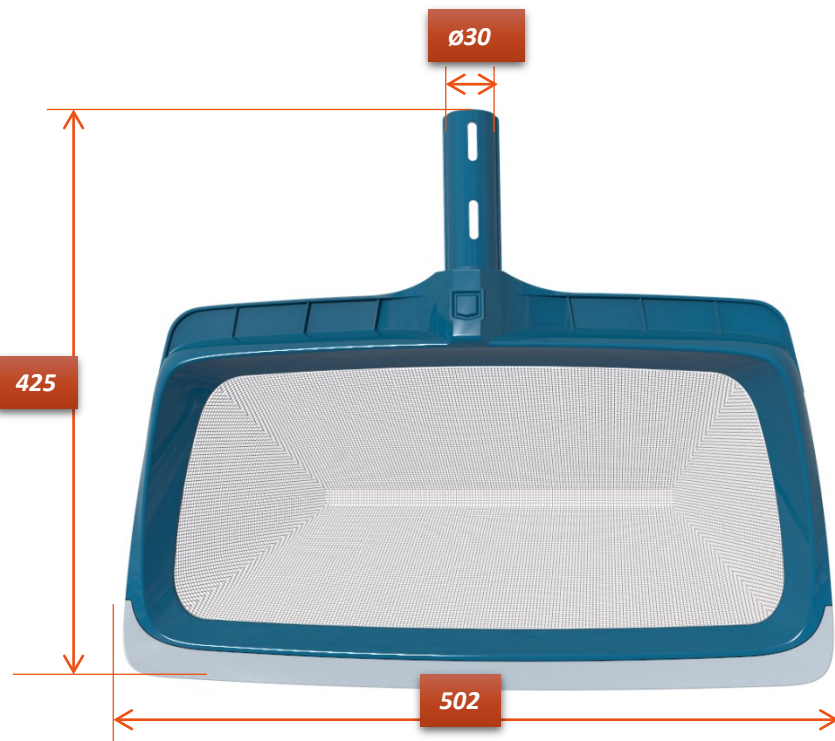

T362M-leaf rake with over-molding scraper

Softer scraper

69693

Material	Percentage
PP	65.6%
TPR	13.1%
PA	6.4%
ABS	14.4%
AL	0.5%
Total weight:	389g