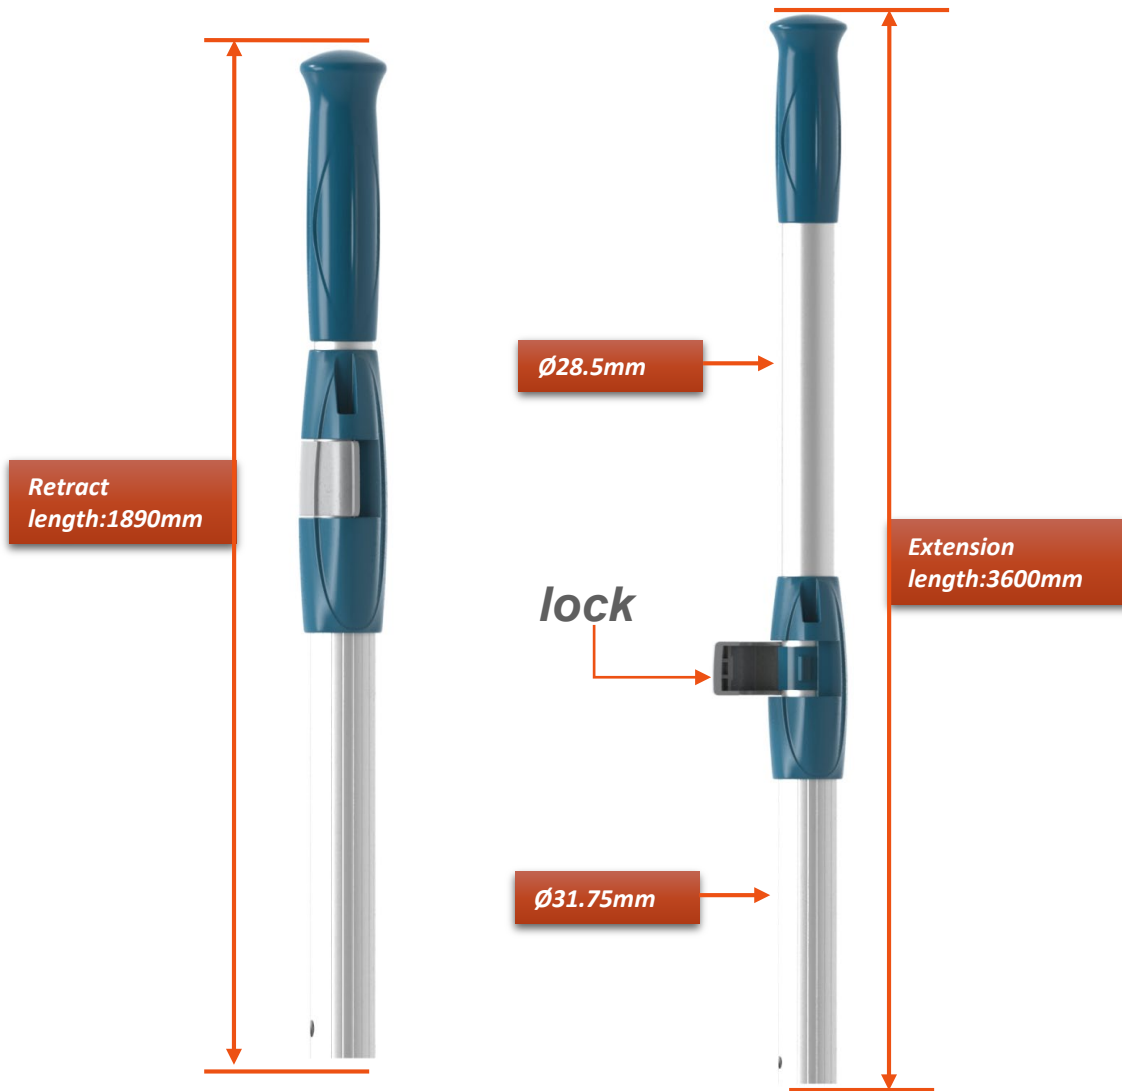

# T315C-M-4.8m-2 Sections Aluminum Telescopic Pole

*Retract  
length:2610mm*

*Extension  
length:4800mm*

*Ø31.75mm*

69969	
Material	Percentage
ABS	4.5%
HDPE	0.1%
TPE	3.1%
SS 304	3.3%
ALUMINUM ALLOY	89%
Total weight:	1187g

# T338M-20" Heavy Duty wall Brush with Rubber bumper

69698

Material	Percentage
PP	76.8%
TPR	6.6%
Fe	4%
AL	0.2%
ABS	12.4%
Total weight:	452g

# L120-3.6m-2 Sections Aluminum Telescopic Pole