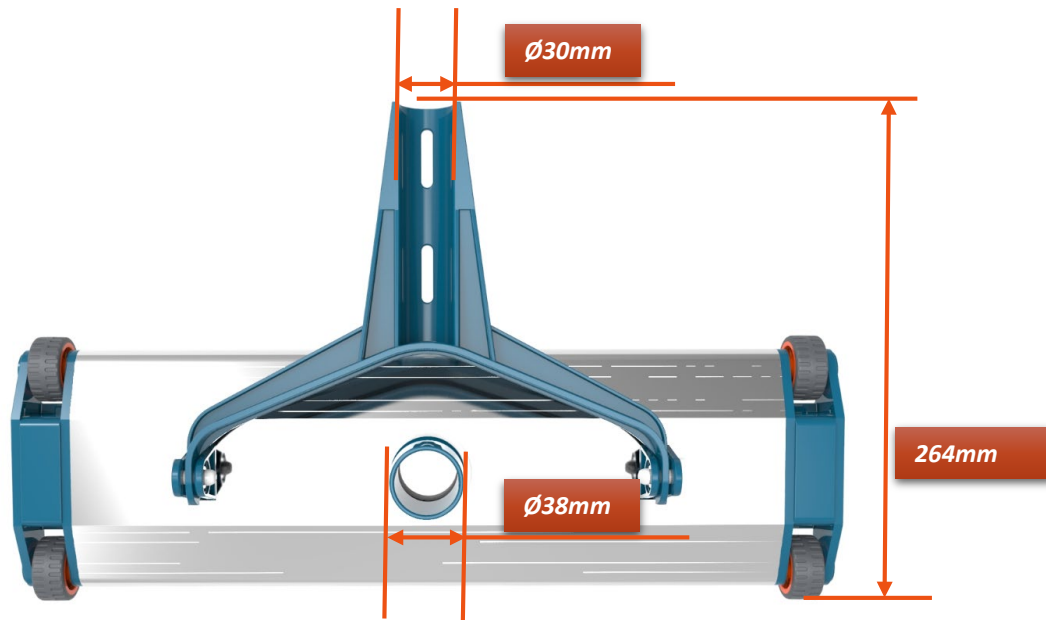

T256M-18" Heavy Duty Vacuum Head Brush

69695

Material	Percentage
PP	6%
POM	1.1%
LDPE	0.1%
ALUMINUM ALLOY	13.2%
NBR	0.6%
ABS	3.7%
PA	1.8%
IRON	71.5%
HDPE	1.1%
TPE	0.6%
SS 304	0.3%
Total weight:	2963g