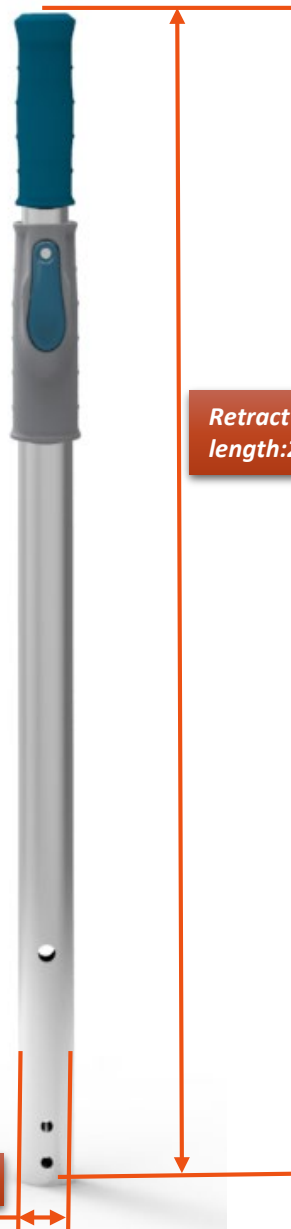

# T255M-14" Heavy Duty Vacuum Head Brush

69694

Material	Percentage
PP	8.1%
POM	1.5%
LDPE	0.1%
ALUMINUM ALLOY	13.7%
NBR	0.6%
ABS	3.5%
PA	1.1%
IRON	68.8%
HDPE	1.5%
TPE	0.7%
SS 304	0.4%
Total weight:	2203g

# T256M-18" Heavy Duty Vacuum Head Brush

69695

Material	Percentage
PP	6%
POM	1.1%
LDPE	0.1%
ALUMINUM ALLOY	13.2%
NBR	0.6%
ABS	3.7%
PA	1.8%
IRON	71.5%
HDPE	1.1%
TPE	0.6%
SS 304	0.3%
Total weight:	2963g

# T315B-M-3.6m-2 Sections Aluminum Telescopic Pole

69968	
Material	Percentage
ABS	5.8%
HDPE	0.2%
TPE	4.1%
SS304	4.1%
ALUMINUM ALLOY	85.8%
Total weight:	925g

# T315C-M-4.8m-2 Sections Aluminum Telescopic Pole

*Retract  
length:2610mm*

*Extension  
length:4800mm*

*Ø31.75mm*

69969	
Material	Percentage
ABS	4.5%
HDPE	0.1%
TPE	3.1%
SS 304	3.3%
ALUMINUM ALLOY	89%
Total weight:	1187g