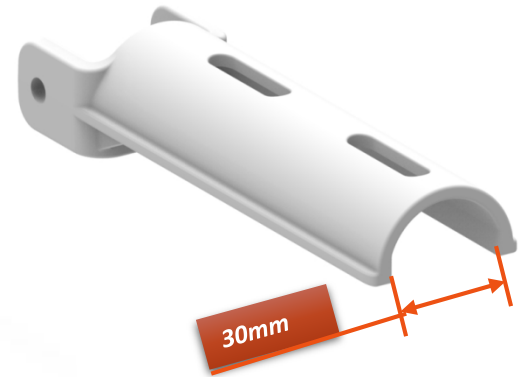

T323M-Deluxe triangle vacuum head brush with Standard Handle

69696

Material	Percentage
PP	30.4%
POM	0.7%
ABS	5%
HDPE	5.2%
LDPE	0.3%
IRON	58.4%
Total weight:	1050g