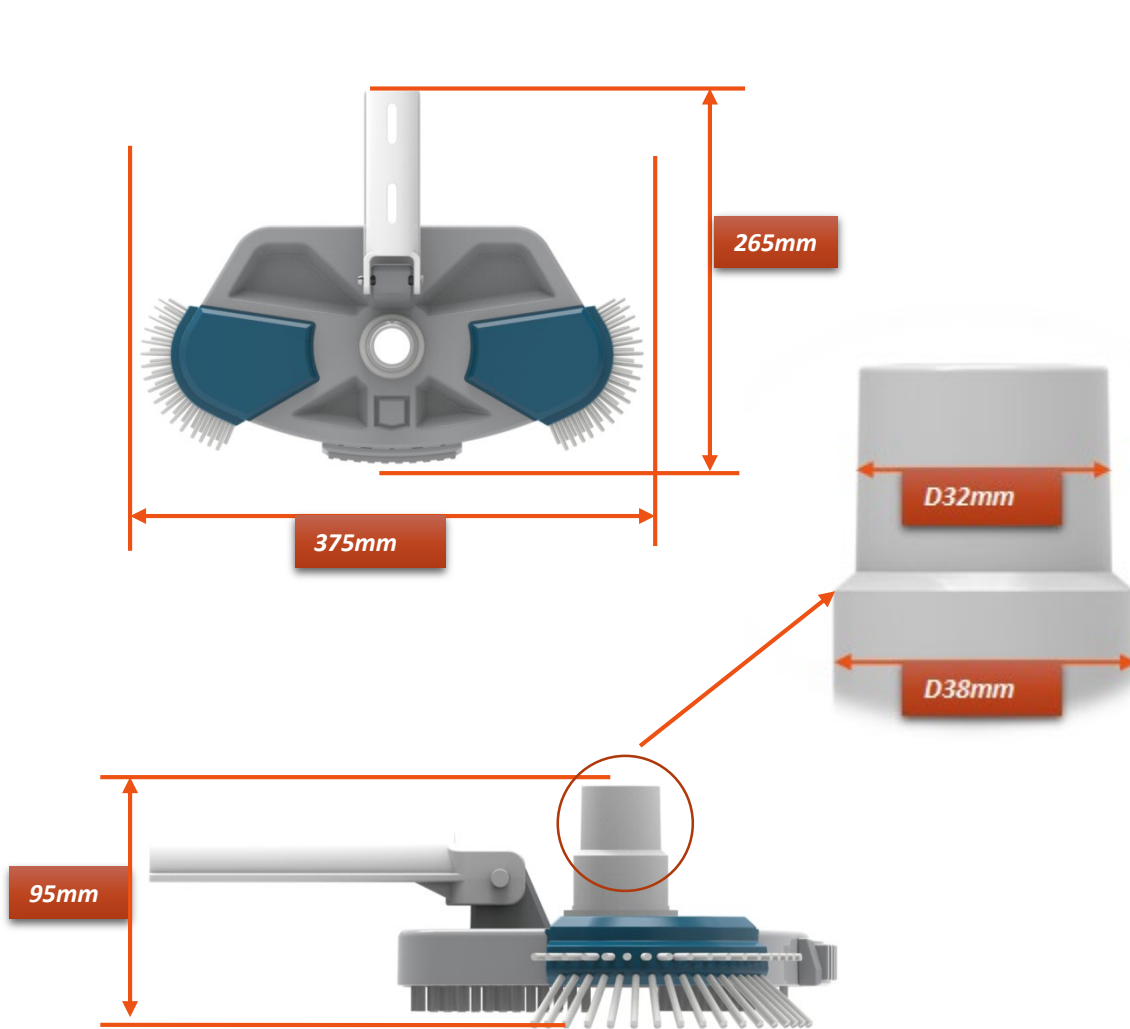

T324M-Deluxe fan-shaped vacuum head brush with Standard Handle

69697	
Material	Percentage
PP	23.7%
POM	0.7%
ABS	5.2%
HDPE	5.5%
LDPE	0.3%
PA6	3.2%
TPR	0.9%
IRON	60.5%
Total weight:	1017g