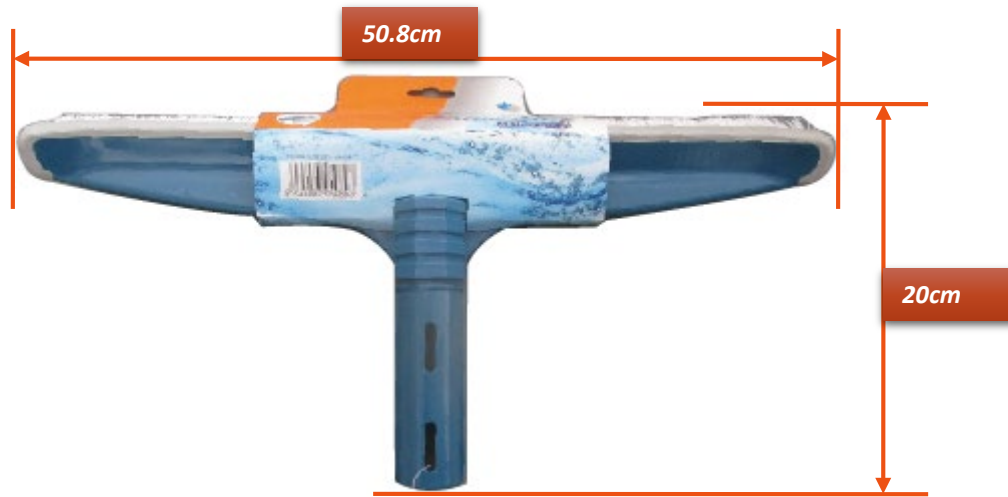

# T315B-M-3.6m-2 Sections Aluminum Telescopic Pole

69968	
Material	Percentage
ABS	5.8%
HDPE	0.2%
TPE	4.1%
SS304	4.1%
ALUMINUM ALLOY	85.8%
Total weight:	925g

# T315C-M-4.8m-2 Sections Aluminum Telescopic Pole

*Retract  
length:2610mm*

*Extension  
length:4800mm*

*Ø31.75mm*

69969	
Material	Percentage
ABS	4.5%
HDPE	0.1%
TPE	3.1%
SS 304	3.3%
ALUMINUM ALLOY	89%
Total weight:	1187g

# T338M-20" Heavy Duty wall Brush with Rubber bumper

69698

Material	Percentage
PP	76.8%
TPR	6.6%
Fe	4%
AL	0.2%
ABS	12.4%
Total weight:	452g