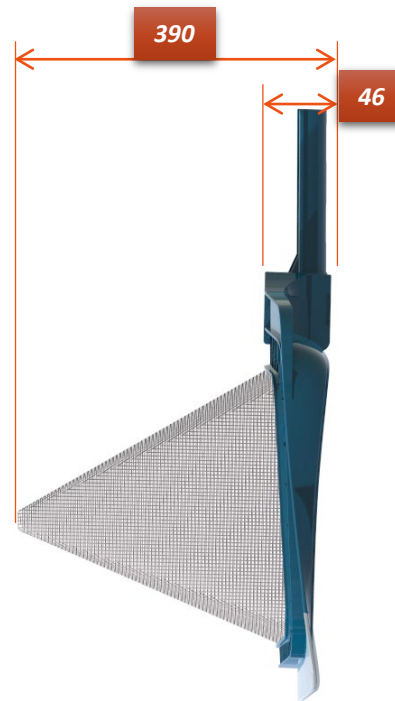

T362M-leaf rake with over-molding scraper

Softer scraper

69693

Material	Percentage
PP	65.6%
TPR	13.1%
PA	6.4%
ABS	14.4%
AL	0.5%
Total weight:	389g