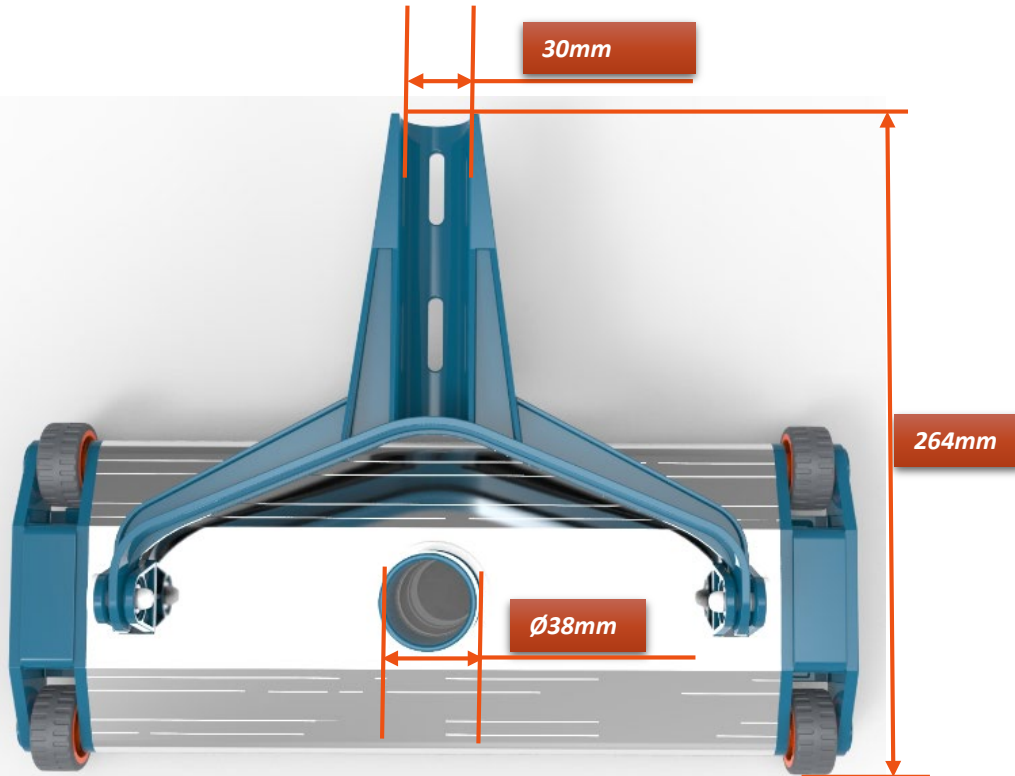

T255M-14" Heavy Duty Vacuum Head Brush

69694

Material	Percentage
PP	8.1%
POM	1.5%
LDPE	0.1%
ALUMINUM ALLOY	13.7%
NBR	0.6%
ABS	3.5%
PA	1.1%
IRON	68.8%
HDPE	1.5%
TPE	0.7%
SS 304	0.4%
Total weight:	2203g