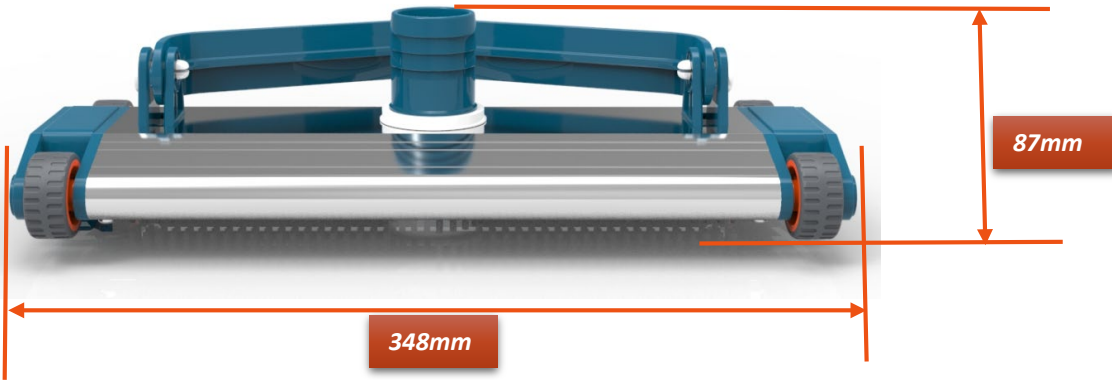

# T255M-14" Heavy Duty Vacuum Head Brush

69694

Material	Percentage
PP	8.1%
POM	1.5%
LDPE	0.1%
ALUMINUM ALLOY	13.7%
NBR	0.6%
ABS	3.5%
PA	1.1%
IRON	68.8%
HDPE	1.5%
TPE	0.7%
SS 304	0.4%
Total weight:	2203g