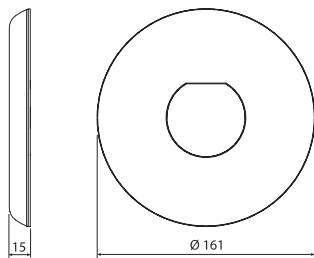

**1** LAMP

**DIMENSIONS**

\*measurements in mm.

STAIRS	74400	74400WW	74401	74401WW
TYPE OF LIGHT	WHITE	WARM WHITE	WHITE	WARM WHITE
VOLTAGE	12V AC	12V AC	24V DC	24V DC
POWER	3,5 W	3,5 W	3 W	3 W
CONSUMPTION	6 VA	6 VA	3 VA	3 VA
LUMINOUS FLUX	450 lm	450 lm	450 lm	450 lm
COLOR TEMP.	5.700K	3.000K	5.700K	3.000K
CRI >	70	80	70	80
FLUX ANGLE	100°	100°	100°	100°
TERMAL PROTECTION	Self-regulation	Self-regulation	Self-regulation	Self-regulation
ENERGY CLASS <small>Según UE 2019/2015</small>				
INSTALLATION IN SALT WATER	Yes	Yes	Yes	Yes
COMPATIBLE CONTROL SYSTEMS	ON/OFF	ON/OFF	ON/OFF	ON/OFF

**PHOTOMETRY WALL**

### DIMENSIONS OF FIXATION SYSTEM & DECORATIVE RING

FOR NICHE: Fits in Mini niches.

FOR LARGE NOZZLE L: Fits into nozzles with a  $\varnothing$  116 mm trim or less.

FOR SMALL NOZZLE S: Fits into nozzles with a  $\varnothing$  90 mm trim or less.

FOR PIPE: Fits into  $\varnothing$ 63mm pipes or wall bushings in concrete pools.