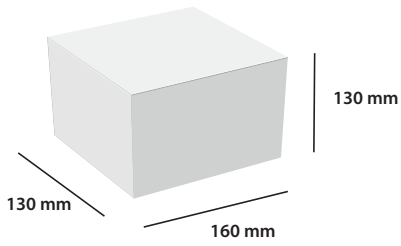

PACKAGING AND PALLETIZATION

SINGLE BOX