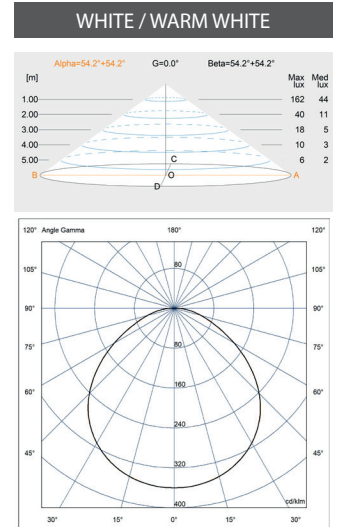

**1** LAMP

**DIMENSIONS**

\*measurements in mm.

STAIRS	74400	74400WW	74401	74401WW
TYPE OF LIGHT	WHITE	WARM WHITE	WHITE	WARM WHITE
VOLTAGE	12V AC	12V AC	24V DC	24V DC
POWER	3,5 W	3,5 W	3 W	3 W
CONSUMPTION	6 VA	6 VA	3 VA	3 VA
LUMINOUS FLUX	450 lm	450 lm	450 lm	450 lm
COLOR TEMP.	5.700K	3.000K	5.700K	3.000K
CRI >	70	80	70	80
FLUX ANGLE	100°	100°	100°	100°
TERMAL PROTECTION	Self-regulation	Self-regulation	Self-regulation	Self-regulation
ENERGY CLASS <small>Según UE 2019/2015</small>				
INSTALLATION IN SALT WATER	Yes	Yes	Yes	Yes
COMPATIBLE CONTROL SYSTEMS	ON/OFF	ON/OFF	ON/OFF	ON/OFF

**PHOTOMETRY STAIRS**

WALL	74406	74406WW	74407	74407WW
TYPE OF LIGHT	WHITE	WARM WHITE	WHITE	WARM WHITE
VOLTAGE	12V AC	12V AC	24V DC	24V DC
POWER	7,2 W	7,2 W	6,8 W	6,8 W
CONSUMPTION	10,5 VA	10,5 VA	6,8 VA	6,8 VA
LUMINOUS FLUX	900 lm	900 lm	900 lm	900 lm
COLOR TEMP.	5.700K	3.000K	5.700K	3.000K
CRI >	70	80	70	80
FLUX ANGLE	100°	100°	100°	100°
TERMAL PROTECTION	Self-regulation	Self-regulation	Self-regulation	Self-regulation
ENERGY CLASS <small>Según UE 2019/2015</small>				
INSTALLATION IN SALT WATER	Yes	Yes	Yes	Yes
COMPATIBLE CONTROL SYSTEMS	ON/OFF	ON/OFF	ON/OFF	ON/OFF