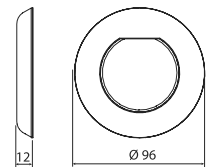

**1** LAMP

**DIMENSIONS**

\*measurements in mm.

STAIRS	74400	74400WW	74401	74401WW
TYPE OF LIGHT	WHITE	WARM WHITE	WHITE	WARM WHITE
VOLTAGE	12V AC	12V AC	24V DC	24V DC
POWER	3,5 W	3,5 W	3 W	3 W
CONSUMPTION	6 VA	6 VA	3 VA	3 VA
LUMINOUS FLUX	450 lm	450 lm	450 lm	450 lm
COLOR TEMP.	5.700K	3.000K	5.700K	3.000K
CRI >	70	80	70	80
FLUX ANGLE	100°	100°	100°	100°
TERMAL PROTECTION	Self-regulation	Self-regulation	Self-regulation	Self-regulation
ENERGY CLASS <small>Según UE 2019/2015</small>				
INSTALLATION IN SALT WATER	Yes	Yes	Yes	Yes
COMPATIBLE CONTROL SYSTEMS	ON/OFF	ON/OFF	ON/OFF	ON/OFF

### DIMENSIONS OF FIXATION SYSTEM & DECORATIVE RING

FOR NICHE: Fits in Mini niches.

FOR LARGE NOZZLE L: Fits into nozzles with a  $\varnothing$  116 mm trim or less.

FOR SMALL NOZZLE S: Fits into nozzles with a  $\varnothing$  90 mm trim or less.

FOR PIPE: Fits into  $\varnothing$ 63mm pipes or wall bushings in concrete pools.