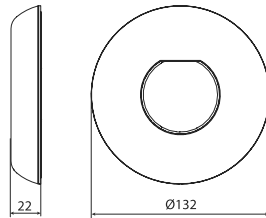

**1** LAMP

**DIMENSIONS**

\*measurements in mm.

STAIRS	74400	74400WW	74401	74401WW
TYPE OF LIGHT	WHITE	WARM WHITE	WHITE	WARM WHITE
VOLTAGE	12V AC	12V AC	24V DC	24V DC
POWER	3,5 W	3,5 W	3 W	3 W
CONSUMPTION	6 VA	6 VA	3 VA	3 VA
LUMINOUS FLUX	450 lm	450 lm	450 lm	450 lm
COLOR TEMP.	5.700K	3.000K	5.700K	3.000K
CRI >	70	80	70	80
FLUX ANGLE	100°	100°	100°	100°
TERMAL PROTECTION	Self-regulation	Self-regulation	Self-regulation	Self-regulation
ENERGY CLASS <small>Según UE 2019/2015</small>				
INSTALLATION IN SALT WATER	Yes	Yes	Yes	Yes
COMPATIBLE CONTROL SYSTEMS	ON/OFF	ON/OFF	ON/OFF	ON/OFF

## 2 FIXATION SYSTEM & DECORATIVE RING

DECORATIVE RING FOR NICHE

DECORATIVE RING FOR NOZZLE L

DECORATIVE RING FOR NOZZLE S

DECORATIVE RING FOR PIPE

	White	Beige	Light gray	Anthracite gray	Stainless steel * AISI 316	How to install
74392	74392CL090	74392CL129	74392CL144	74392CLSS		
74393	74393CL090	74393CL129	74393CL144	74393CLSS		
74394	74394CL090	74394CL129	74394CL144	74394CLSS		
74395	74395CL090	74395CL090	74395CL090	74395CLSS		

### DIMENSIONS OF FIXATION SYSTEM & DECORATIVE RING

FOR NICHE: Fits in Mini niches.

FOR LARGE NOZZLE L: Fits into nozzles with a  $\varnothing$  116 mm trim or less.

FOR SMALL NOZZLE S: Fits into nozzles with a  $\varnothing$  90 mm trim or less.

FOR PIPE: Fits into  $\varnothing$ 63mm pipes or wall bushings in concrete pools.