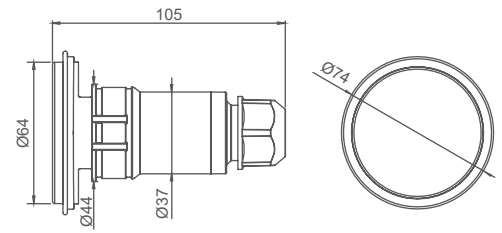

**1** LAMP

**DIMENSIONS**

\*measurements in mm.

STAIRS	74400	74400WW	74401	74401WW
TYPE OF LIGHT	WHITE	WARM WHITE	WHITE	WARM WHITE
VOLTAGE	12V AC	12V AC	24V DC	24V DC
POWER	3,5 W	3,5 W	3 W	3 W
CONSUMPTION	6 VA	6 VA	3 VA	3 VA
LUMINOUS FLUX	450 lm	450 lm	450 lm	450 lm
COLOR TEMP.	5.700K	3.000K	5.700K	3.000K
CRI >	70	80	70	80
FLUX ANGLE	100°	100°	100°	100°
TERMAL PROTECTION	Self-regulation	Self-regulation	Self-regulation	Self-regulation
ENERGY CLASS <small>Según UE 2019/2015</small>				
INSTALLATION IN SALT WATER	Yes	Yes	Yes	Yes
COMPATIBLE CONTROL SYSTEMS	ON/OFF	ON/OFF	ON/OFF	ON/OFF

### DIMENSIONS OF FIXATION SYSTEM & DECORATIVE RING

FOR NICHE: Fits in Mini niches.

FOR LARGE NOZZLE L: Fits into nozzles with a  $\varnothing$  116 mm trim or less.

FOR SMALL NOZZLE S: Fits into nozzles with a  $\varnothing$  90 mm trim or less.

FOR PIPE: Fits into  $\varnothing$ 63mm pipes or wall bushings in concrete pools.