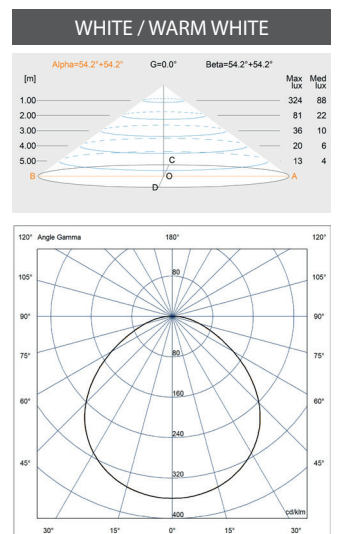

PHOTOMETRY WALL