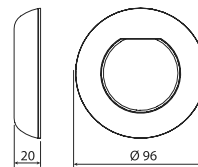

**1** LAMP

**DIMENSIONS**

\*measurements in mm.

STAIRS	74400	74400WW	74401	74401WW
TYPE OF LIGHT	WHITE	WARM WHITE	WHITE	WARM WHITE
VOLTAGE	12V AC	12V AC	24V DC	24V DC
POWER	3,5 W	3,5 W	3 W	3 W
CONSUMPTION	6 VA	6 VA	3 VA	3 VA
LUMINOUS FLUX	450 lm	450 lm	450 lm	450 lm
COLOR TEMP.	5.700K	3.000K	5.700K	3.000K
CRI >	70	80	70	80
FLUX ANGLE	100°	100°	100°	100°
TERMAL PROTECTION	Self-regulation	Self-regulation	Self-regulation	Self-regulation
ENERGY CLASS <small>Según UE 2019/2015</small>				
INSTALLATION IN SALT WATER	Yes	Yes	Yes	Yes
COMPATIBLE CONTROL SYSTEMS	ON/OFF	ON/OFF	ON/OFF	ON/OFF

## 2 FIXATION SYSTEM & DECORATIVE RING

DECORATIVE RING FOR NICHE

DECORATIVE RING FOR NOZZLE L

DECORATIVE RING FOR NOZZLE S

DECORATIVE RING FOR PIPE

	White	Beige	Light gray	Anthracite gray	Stainless steel * AISI 316	How to install
74392	74392CL090	74392CL129	74392CL144	74392CLSS		
74393	74393CL090	74393CL129	74393CL144	74393CLSS		
74394	74394CL090	74394CL129	74394CL144	74394CLSS		
74395	74395CL090	74395CL090	74395CL090	74395CLSS		

### DIMENSIONS OF FIXATION SYSTEM & DECORATIVE RING

FOR NICHE: Fits in Mini niches.

FOR LARGE NOZZLE L: Fits into nozzles with a  $\varnothing$  116 mm trim or less.

FOR SMALL NOZZLE S: Fits into nozzles with a  $\varnothing$  90 mm trim or less.

FOR PIPE: Fits into  $\varnothing$ 63mm pipes or wall bushings in concrete pools.