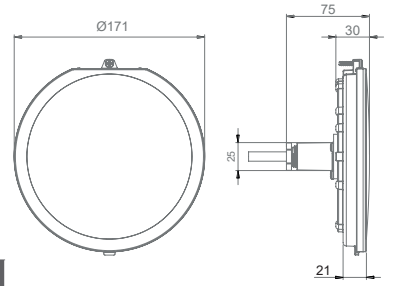

1 LAMP

DIMENSIONS

*measurements in mm.

	76579M	76580M	76581M
DESCRIPCIÓN	LAMP	KIT LAMP + REMOTE CONTROL	KIT 2 LAMP + REMOTE CONTROL
TYPE OF LIGHT	RGB	RGB	RGB
VOLTAGE	12V AC	12V AC	12V AC
POWER	34,5 W	34,5 W	34,5 W
CONSUMPTION	45 VA	45 VA	45 VA
LUMINOUS FLUX	2000 lm	2000 lm	2000 lm
FLUX ANGLE	100°	100°	100°
TERMAL PROTECTION	Self-regulation	Self-regulation	Self-regulation
ENERGY CLASS <small>Según UE 2019/2015</small>			
INSTALLATION IN SALT WATER	Yes	Yes	Yes
COMPATIBLE CONTROL SYSTEMS	PLUG&PLAY (74399)	PLUG&PLAY (74399 - included)	PLUG&PLAY (74399 - included)

PHOTOMETRY

2 FIXATION SYSTEM & DECORATIVE RING

DECORATIVE RING FOR NICHE

DECORATIVE RING FOR SURFACE

DECORATIVE RING FOR NOZZLE

	White	Beige	Light gray	Anthracite gray	Stainless steel * AISI 316	How to install
71209	71209CL090	71209CL129	71209CL144	71209CLSS		
71210	71210CL090	71210CL129	71210CL144	-		
71211	71211CL090	71211CL129	71211CL144	-		

DIMENSIONS OF FIXATION SYSTEM & DECORATIVE RING

*measurements in mm.

FLEXINICHE (71209) : fits in any niche with an internal diameter between 180 and 230 mm.

FLEXILIM (71210) : can be surface-mounted on new pools or clipped to the existing AstralPool's surface fittings.

* Compatible with any 1½" internal thread nozzle.

PACKAGING AND PALLETIZATION

SINGLE BOX

FIXATION SYSTEM & DECORATIVE RING

STANDARD BOX

Code	76597M	76580M	76581M	76582M, 76583M 76584M, 76585M 76586M, 76587M
Single box size (mm)	215 x 205 x 110	225 x 245 x 110	215 x 430 x 110	340 x 115x 315
Volume / Single box (m ³)	0,005	0,006	0,010	0,012
Weight / Single box (Kg)	0,73	0,89	1,43	1,33
Units / Standard box	4	4	2	5
Volume / Standard box (m ³)	0,03			0,06
Peso / Standard box (Kg)	3,42	4,11	3,41	7,15
Units / Pallet	224		112	150
Volume / Pallet (m ³)	2,16			2,52
Weight / Pallet (Kg)	206,52	245,16	124,12	234,50