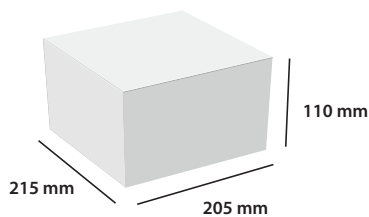

INSTALLATION FITTINGS

SWIMMING POOL TYPE	FLEXINICHE FACEPLATE	FLEXISLIM FACEPLATE	FLEXIRAPID* FACEPLATE
CONCRETE	00349, 5410, 59813	✓	35418
CONCRETE + LINER	17805, 54103, 59814 59815, 72261	59983	06544, 17382, 59983
PANELS	23670, 23671	✓	00332, 27084
POLYESTER	00364, 28887, 54103 59814, 59815, 72261	✓	74179

* Compatible with any 1½" internal thread nozzle.

PACKAGING AND PALLETIZATION

SINGLE BOX