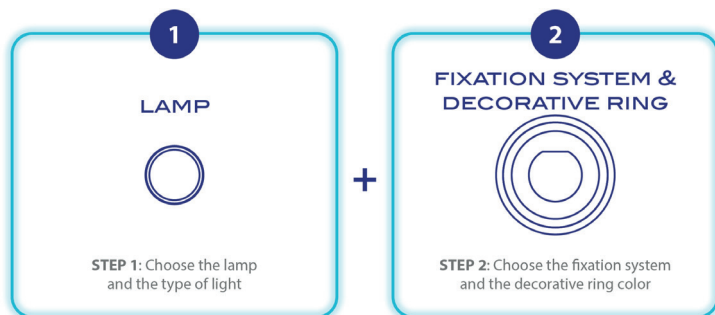

LumiPlus Flexi projectors are underwater floodlights made up of two components: a **lamp** and a **decorative ring**. Flexi projectors can be installed into a niche, a surface mounted or a nozzle.

MADE UP OF TWO COMPONENTS: