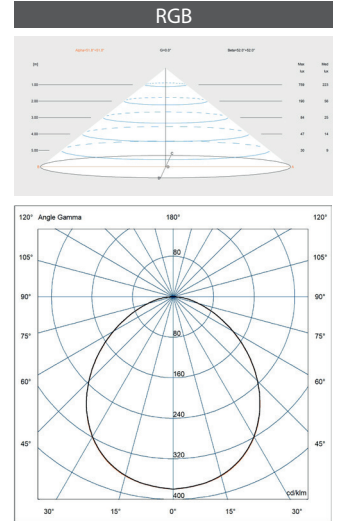

PHOTOMETRY