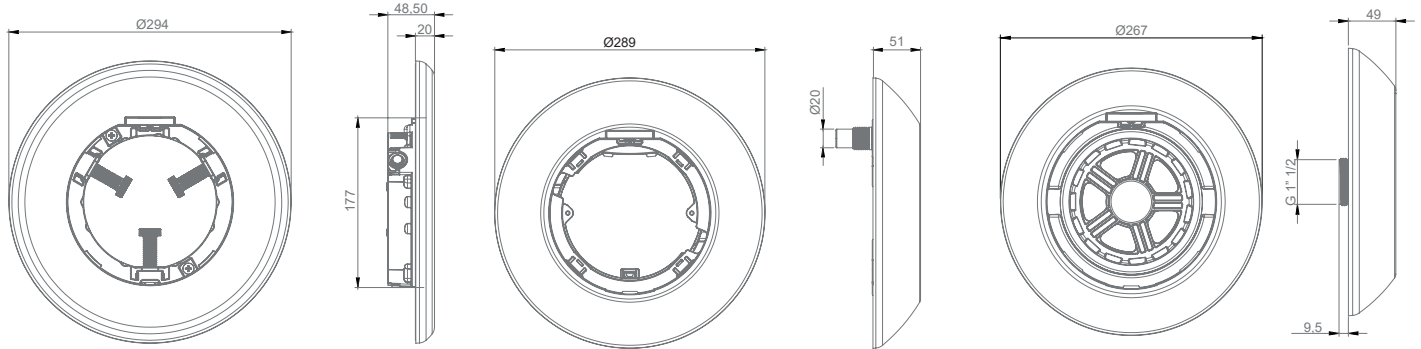

1 LAMP

DIMENSIONS

*measurements in mm.

	76579M	76580M	76581M
DESCRIPCIÓN	LAMP	KIT LAMP + REMOTE CONTROL	KIT 2 LAMP + REMOTE CONTROL
TYPE OF LIGHT	RGB	RGB	RGB
VOLTAGE	12V AC	12V AC	12V AC
POWER	34,5 W	34,5 W	34,5 W
CONSUMPTION	45 VA	45 VA	45 VA
LUMINOUS FLUX	2000 lm	2000 lm	2000 lm
FLUX ANGLE	100°	100°	100°
TERMAL PROTECTION	Self-regulation	Self-regulation	Self-regulation
ENERGY CLASS <small>Según UE 2019/2015</small>			
INSTALLATION IN SALT WATER	Yes	Yes	Yes
COMPATIBLE CONTROL SYSTEMS	PLUG&PLAY (74399)	PLUG&PLAY (74399 - included)	PLUG&PLAY (74399 - included)

PHOTOMETRY

2 FIXATION SYSTEM & DECORATIVE RING

DECORATIVE RING FOR NICHE

DECORATIVE RING FOR SURFACE

DECORATIVE RING FOR NOZZLE

	White	Beige	Light gray	Anthracite gray	Stainless steel * AISI 316	How to install
71209	71209CL090	71209CL129	71209CL144	71209CLSS		
71210	71210CL090	71210CL129	71210CL144	-		
71211	71211CL090	71211CL129	71211CL144	-		

DIMENSIONS OF FIXATION SYSTEM & DECORATIVE RING

*measurements in mm.

FLEXINICHE (71209) : fits in any niche with an internal diameter between 180 and 230 mm.

FLEXILIM (71210) : can be surface-mounted on new pools or clipped to the existing AstralPool's surface fittings.