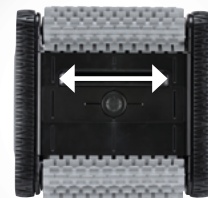

**CONCENTRATED  
TECHNOLOGY****RC 4400**

CYCLONX™ PRO

**1 OPTIMAL CLEANING FOR THE FLOOR / WALLS / WATER LINE**

The RC 4400 cleans the pool floor and walls equally as well with its panel of 6 cleaning cycles, including a “special floor” programme for intense cleaning of the pool floor. And for even greater precision, with its “surface control system”, you can adjust its movement. So, your robot can reach every corner of the pool, whatever its shape.

**2 HIGH SUCTION CAPACITY**

**It's extra-wide suction inlet** and its high-capacity 3.7 L filter mean it can suck up and store all types of debris. Maximum user comfort, guaranteed.

**3 FILTER ACCESS AT THE PUSH OF A BUTTON**

One simple push of the Push'N'Go™ button raises the filter housing handle for **easy removal from the pool when cleaning.**

### Extra-wide suction inlet

For collecting all types of debris