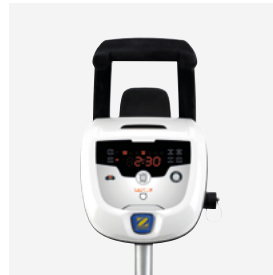

STANDARD FEATURES

Control unit