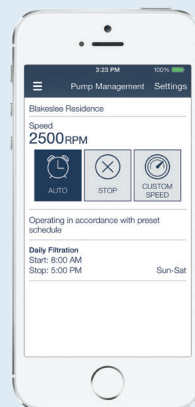

iQPUMP

CONNECTED PUMP
FOR INTUITIVE
CONTROL FROM
YOUR SMARTPHONE

1 REMOTE CONTROL ANYWHERE, ANYTIME

The FloPro™ VS can be controlled from your smartphone using the iAquaLink™ application: start, stop and **program your pump at any time with no need to go into the technical room.**

2 EASY CONFIGURATION

Access your pump and **set the speed and operating time slots** you would like, even **without Internet access** (Wi-Fi direct mode).

3 MAXIMIZED ENERGY EFFICIENCY

You can set the FloPro™ VS pump to **adjust energy consumption in line with the pool's needs** (low speeds, off-peak start up, etc.)

iQPUMP IS A DEVICE THAT MAKES IT EASY TO CONNECT THE FloPro™ VS PUMP TO A SMARTPHONE.

NEW FOR 2017

- Exclusive unit that makes it easy to connect the FloPro™ VS pump to a smartphone.

BENEFITS

- Remote Wi-Fi access via the free iAqualink™ smartphone application.
- Wi-Fi Direct access for advanced configuration and installation.
- User interface on the iQPUMP unit to facilitate maintenance.
- Compatible with all FloPro™ VS pumps (including models that are already installed).

TECHNICAL INFORMATION

Fixed user interface	In situ iQPUMP unit control panel
Mobile user interface	iAquaLink™ application available for Android™ or Apple® smartphones or tablets.
Operating modes	Local (via the unit control panel), Wi-Fi Direct (advanced configuration and installation), Wi-Fi (remote control)
Wi-Fi connectivity	Wi-Fi 802.11b/g/n/ac *
Wi-Fi range	Up to 150 m **
Protection rating	IPX4
Supply voltage	Connected to the FloPro™ VS pump (RS485 cable provided)