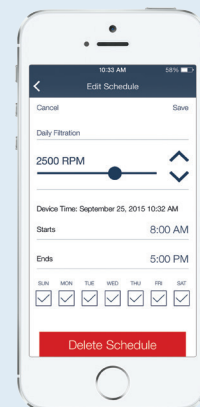

2 EASY CONFIGURATION

Access your pump and **set the speed and operating time slots** you would like, even **without Internet access** (Wi-Fi direct mode).

3 MAXIMIZED ENERGY EFFICIENCY

You can set the FloPro™ VS pump to **adjust energy consumption in line with the pool's needs** (low speeds, off-peak start up, etc.)

iQPUMP IS A DEVICE THAT MAKES IT EASY TO CONNECT THE FloPro™ VS PUMP TO A SMARTPHONE.

NEW FOR 2017

- Exclusive unit that makes it easy to connect the FloPro™ VS pump to a smartphone.

BENEFITS

- Remote Wi-Fi access via the free iAqualink™ smartphone application.
- Wi-Fi Direct access for advanced configuration and installation.
- User interface on the iQPUMP unit to facilitate maintenance.
- Compatible with all FloPro™ VS pumps (including models that are already installed).