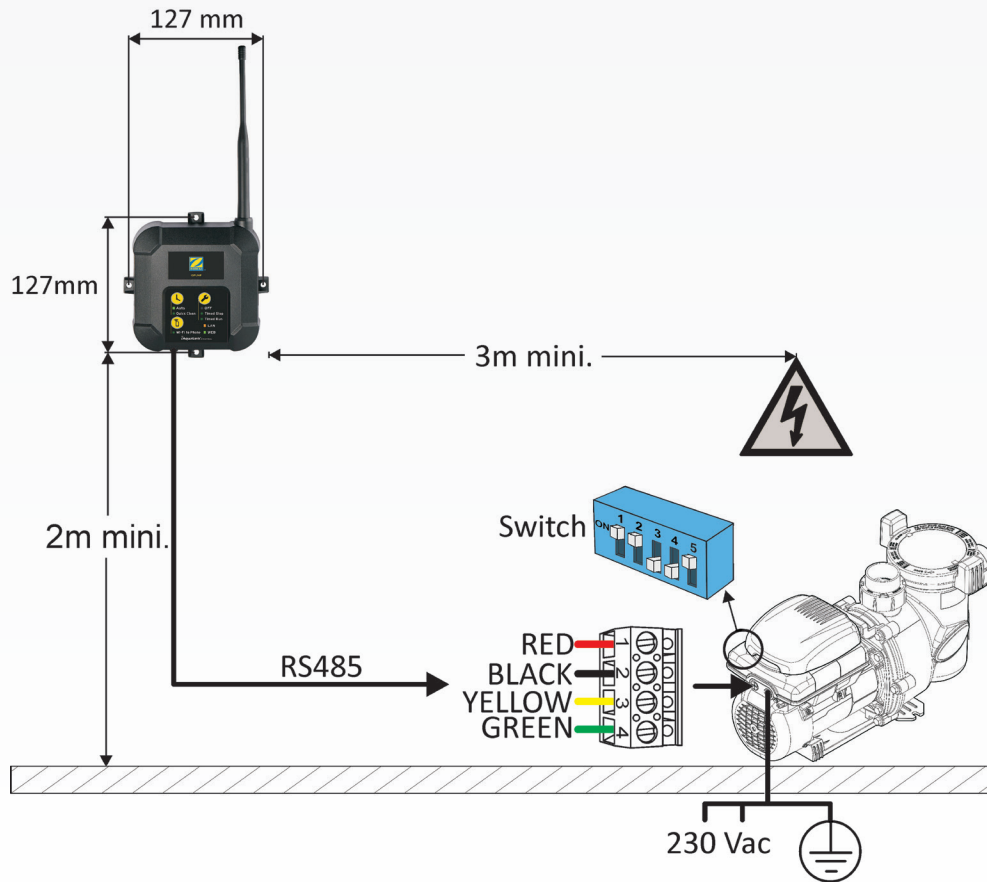

NEW FOR 2017

- Exclusive unit that makes it easy to connect the FloPro™ VS pump to a smartphone.

BENEFITS

- Remote Wi-Fi access via the free iAqualink™ smartphone application.
- Wi-Fi Direct access for advanced configuration and installation.
- User interface on the iQPUMP unit to facilitate maintenance.
- Compatible with all FloPro™ VS pumps (including models that are already installed).

TECHNICAL INFORMATION

Fixed user interface	In situ iQPUMP unit control panel
Mobile user interface	iAquaLink™ application available for Android™ or Apple® smartphones or tablets.
Operating modes	Local (via the unit control panel), Wi-Fi Direct (advanced configuration and installation), Wi-Fi (remote control)
Wi-Fi connectivity	Wi-Fi 802.11b/g/n/ac *
Wi-Fi range	Up to 150 m **
Protection rating	IPX4
Supply voltage	Connected to the FloPro™ VS pump (RS485 cable provided)

* A different Wi-Fi channel setting may be required with some routers or Internet boxes.
** Maximum range with no obstacles (partitions, walls, iron framework, etc.).
Wi-Fi extender device may be required in some cases.

Download the iAquaLink™ application:

3 YEAR
WARRANTY

www.zodiac-poolcare.com