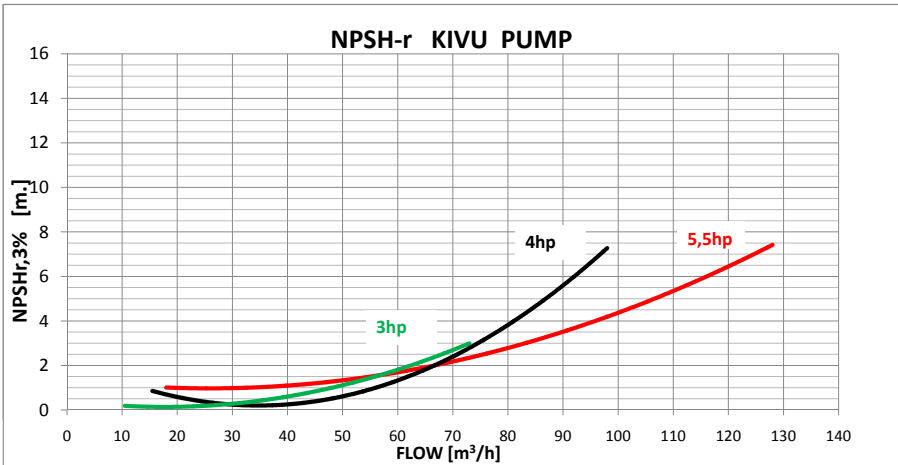

Code	Description
63042-0890	ASTRAL KIVU 3HP 50Hz WITHOUT PREF.
63043-0890	ASTRAL KIVU 3HP 50Hz WITHOUT PREF.
63044-0890	ASTRAL KIVU 3HP 50Hz WITHOUT PREF.

Code	Description
63042	ASTRAL KIVU 3HP 50Hz
63043	ASTRAL KIVU 4HP 50Hz
63044	ASTRAL KIVU 5,5HP 50Hz