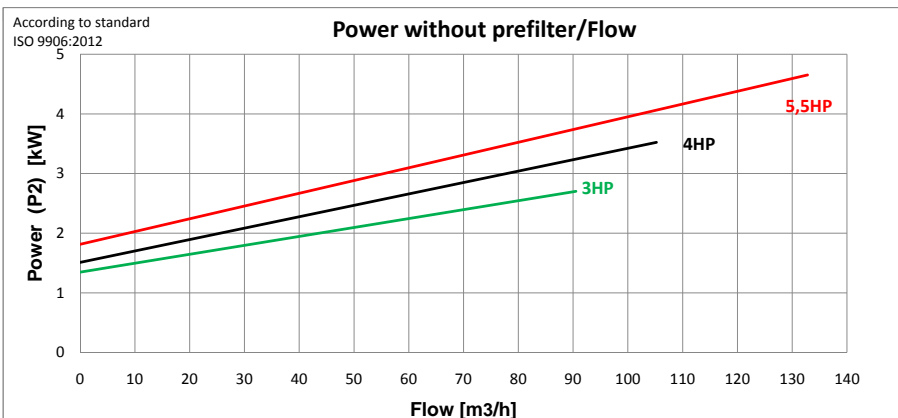

Code	Description
63042-0890	ASTRAL KIVU 3HP 50Hz WITHOUT PREF.
63043-0890	ASTRAL KIVU 3HP 50Hz WITHOUT PREF.
63044-0890	ASTRAL KIVU 3HP 50Hz WITHOUT PREF.

Code	Description
63042	ASTRAL KIVU 3HP 50Hz
63043	ASTRAL KIVU 4HP 50Hz
63044	ASTRAL KIVU 5,5HP 50Hz