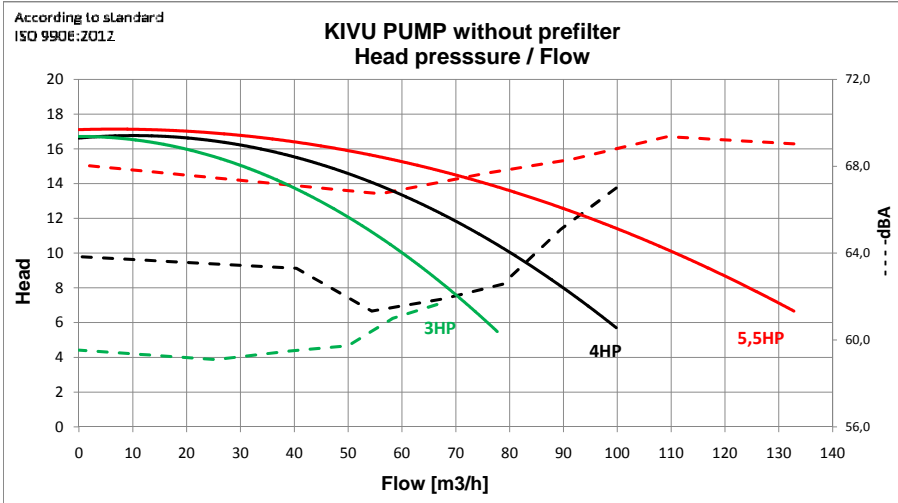

Code	Description
63042-0890	ASTRAL KIVU 3HP 50Hz WITHOUT PREF.
63043-0890	ASTRAL KIVU 3HP 50Hz WITHOUT PREF.
63044-0890	ASTRAL KIVU 3HP 50Hz WITHOUT PREF.

Code	Description
63042	ASTRAL KIVU 3HP 50Hz
63043	ASTRAL KIVU 4HP 50Hz
63044	ASTRAL KIVU 5,5HP 50Hz