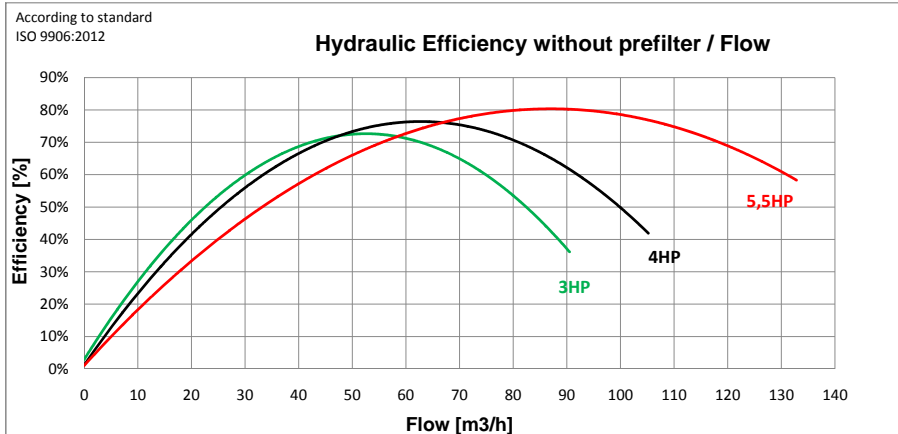

Code	Description
63042-0890	ASTRAL KIVU 3HP 50Hz WITHOUT PREF.
63043-0890	ASTRAL KIVU 3HP 50Hz WITHOUT PREF.
63044-0890	ASTRAL KIVU 3HP 50Hz WITHOUT PREF.

Code	Description
63042	ASTRAL KIVU 3HP 50Hz
63043	ASTRAL KIVU 4HP 50Hz
63044	ASTRAL KIVU 5,5HP 50Hz