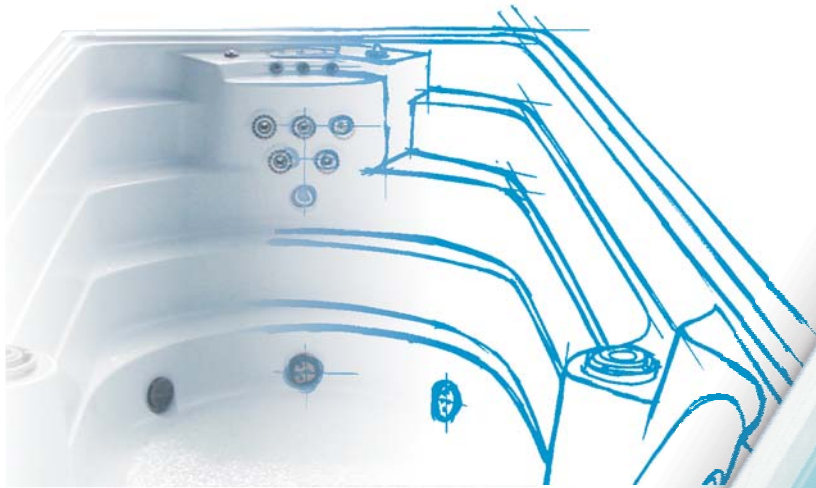

Exclusive design

When designing the Swimspa Mediterranea, we took great care with every detail. Soft curves are integrated with vanguardist lines to make a truly elegant space.

We have taken ergonomics into consideration

All the positions of the Mediterranea are very ergonomic, designed so that any person of any age will be able to receive the maximum benefit.

The wide stairs make accessing the pool very comfortable. Both sides may have an access, which allows the pool to be configured in many different ways.