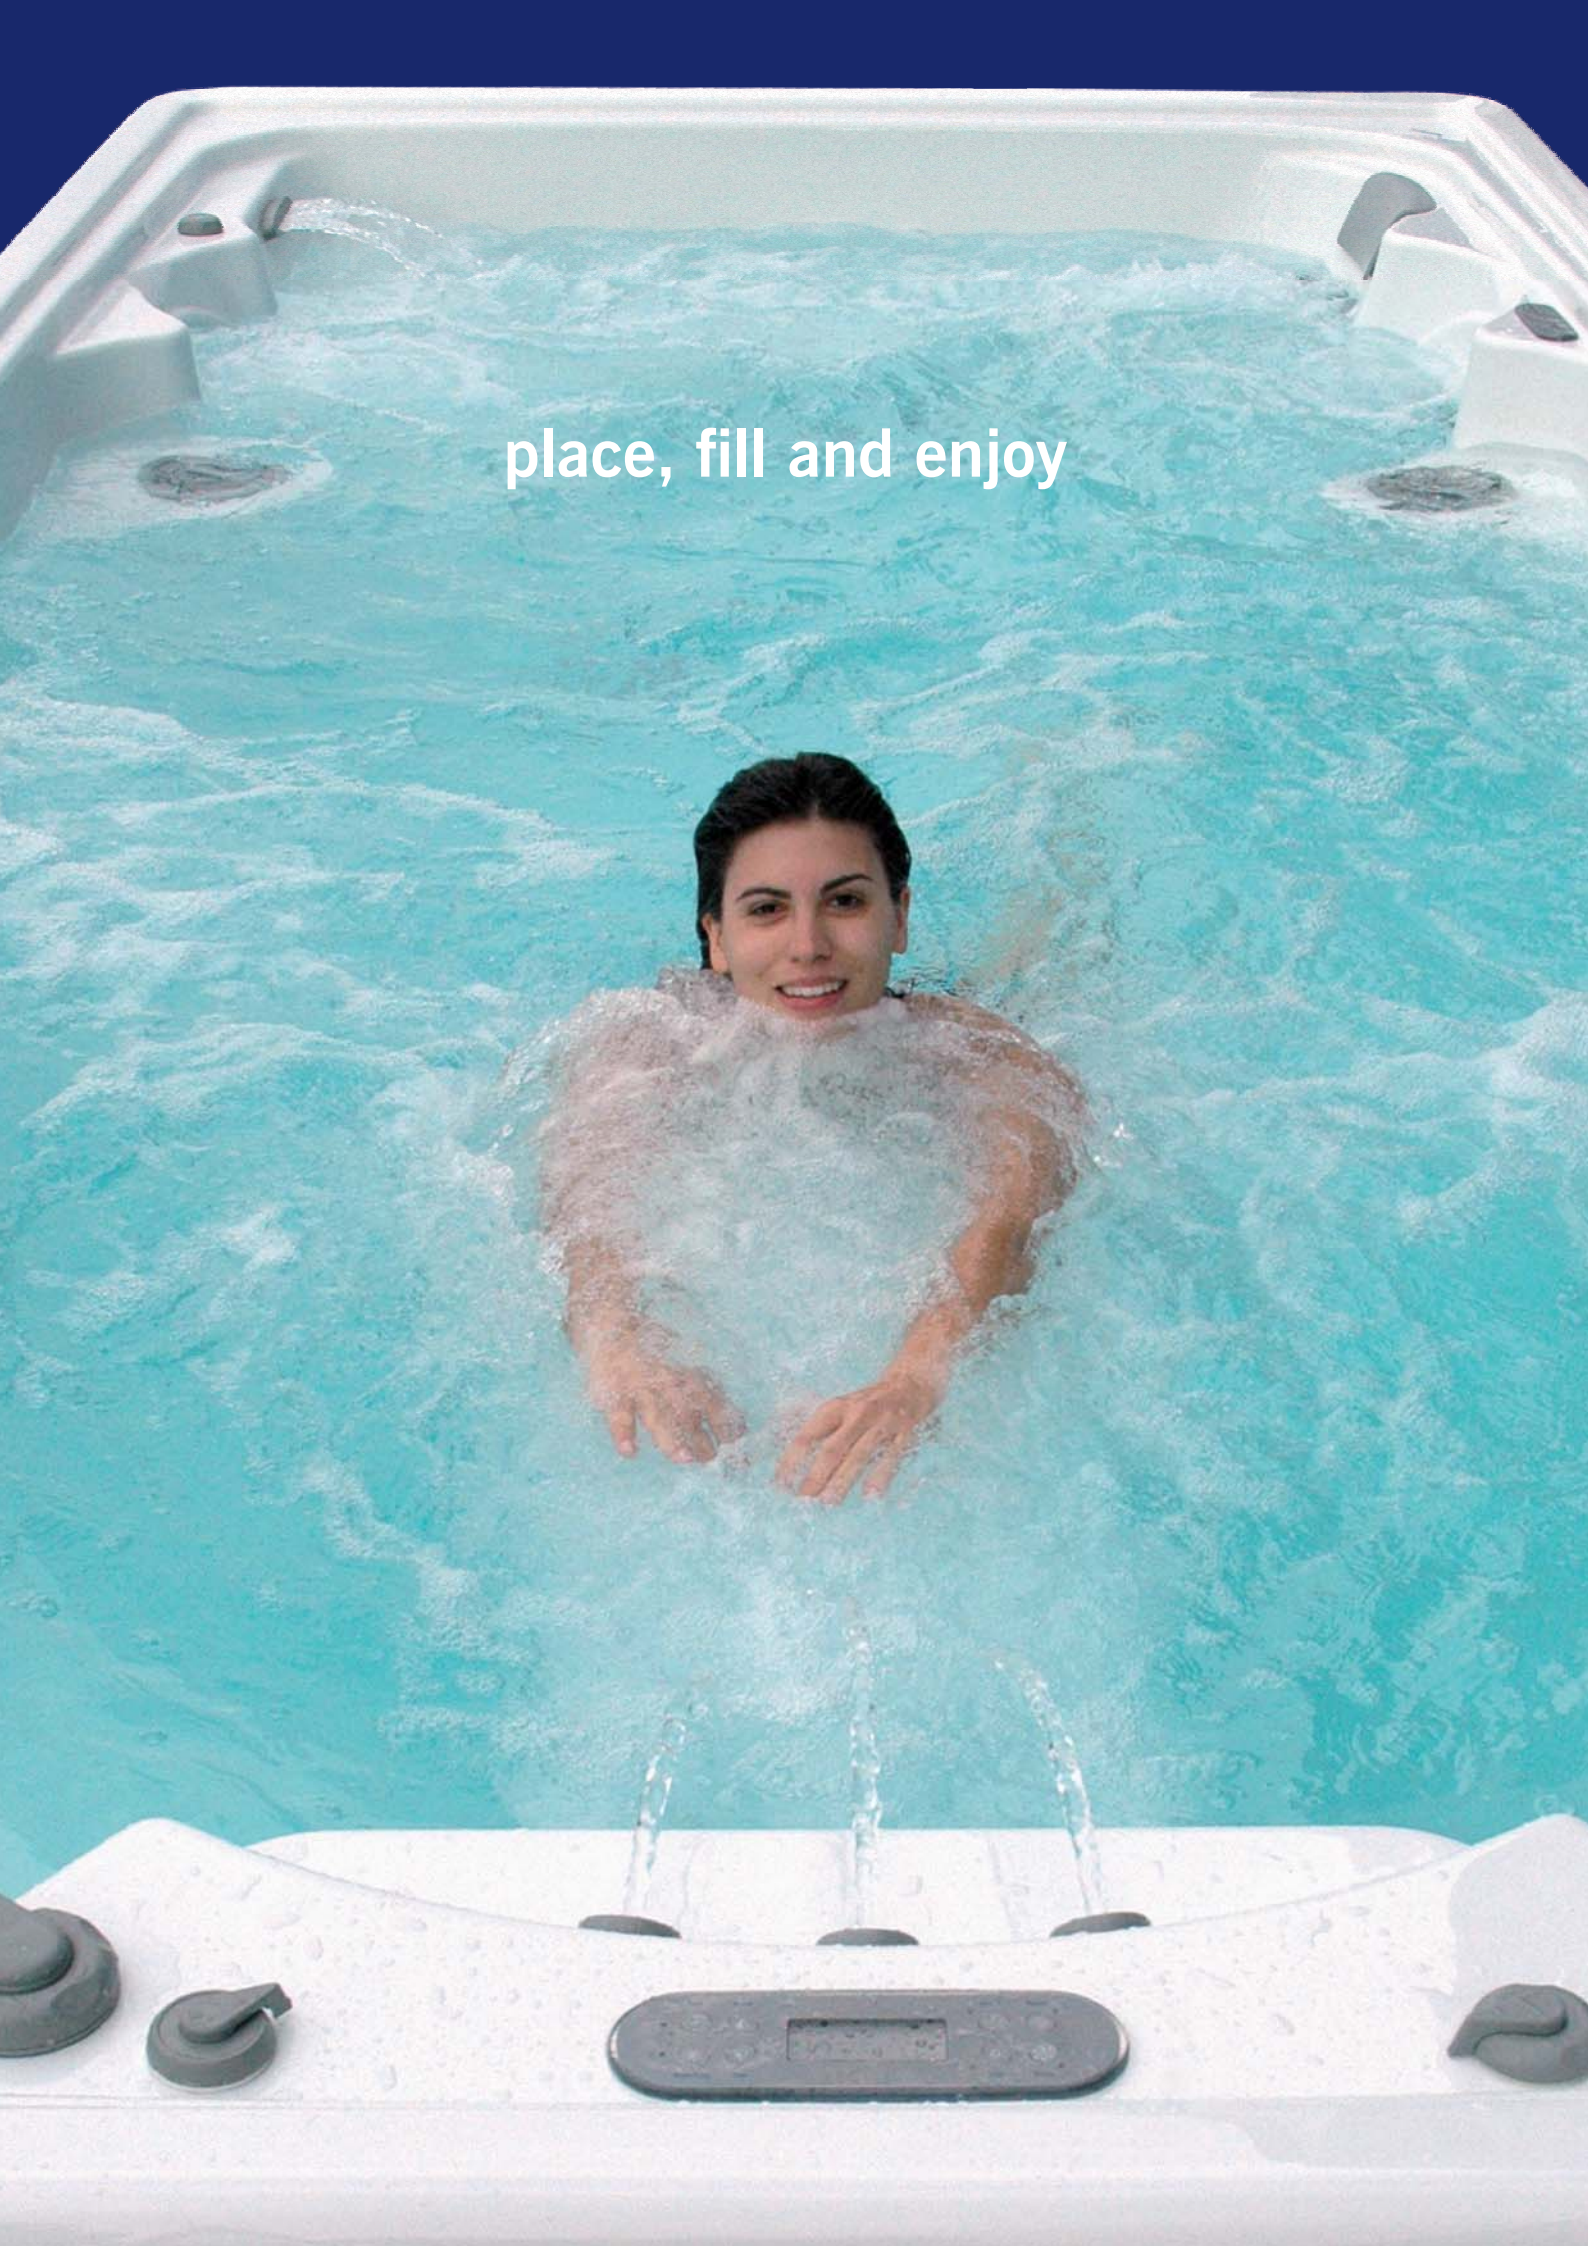

It is possible to install both outdoors and indoors. Its installation is quick and simple.

The Swimspa Mediterranea is provided with the whole hydro massage equipment, a complete cross-current swimming system and the heating and purification unit.

SWIM SPA MEDITERRANEA

Fitness pool and spa

The revolutionary new Swimspa Mediterranea will change the previously-held conceptions we have about spas and pools. The Swimspa Mediterranea is two in one: a pool that can be used for exercise plus a jet massage area where you can relax after a hard day's work... and all this within your own home!

In just 10 m², you can enjoy a wonderful, climate-controlled pool in your home that you can use for swimming, aerobic exercise or relaxation.

Swim, practice water aerobics or relax

SWIM SPA MEDITERRANEA

Fitness pool and spa

A complete hydromassage, to relax all your senses

The Swimspa Mediterranea has an incorporated deck chair and seats with a complete hydromassage, so you can relax your entire body.

Hydromassage is a natural solution that helps to alleviate and improve discomfort, such as stress, anxiety and insomnia caused by today's lifestyle.