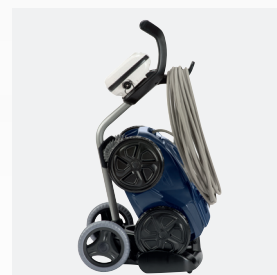

Trolley

AVAILABLE ACCESSORIES

Very fine debris filter, Fine debris filter,
Large debris filter, Protective cover

As it's **autonomous**, the **electric robot cleaner** does not need to be connected to the filtration system. It collects debris directly in its own filter canister. Equipped with true artificial intelligence, it can **reach every corner of the pool, climb walls and clean the waterline**. Now able to connect to your WiFi network, it can be controlled from your smartphone through the iAquaLink™ application.

4 YEARS*
WARRANTY