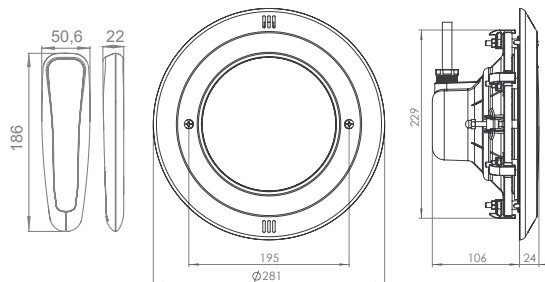

A G		75435	75777	75778
	Color	RGB	RGB RC1100	
	Consumption	22 W (29 VA)		
	Luminous flux	1.100 lm		
	Remote Control	Not included	Included	Not included

Control	Can be controlled by push-button 32458, LumiPlus Range Extender 64633 + RC1100 remote controller 75773 or LumiPlus Connect controller 76290.		Works with remote control 75773.	
---------	----------------------------------------------------------------------------------------------------------------------------------------------	--	----------------------------------	--

VOLTAGE:	12 V AC
FREQUENCY:	50/60 Hz
SERVICE LIFE:	L70-50,000 h
MAX. WATER TEMPERATURE:	40 °C
MAX. INSTALLATION DEPTH:	2 m
MAXIMUM WATER TREATMENT VALUES:	Chlorine: 2 mg/l Bromine: 5 mg/l Salt chlorinator (NaCl): 6 g/l Pool water pH: 7.2 and 7.6
ACCESSORIES & COMPATIBLE NICHES:	Compatible with any PAR56 projector
CABLE:	2.5 m. H07RN-F 2 x 1 mm ²
MATERIALS:	Polyamide