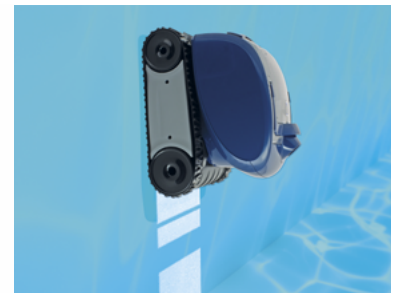

EFFECTIVENESS, PURE AND SIMPLE!

RG 3200T

GENIUS

1 FOR EFFICIENT CLEANING OF THE POOL FLOORS AND WALLS

Fitted with a **smart motion** system, the cleaner covers the pool floor and walls, hassle free. Its **brush feature** ensures optimum cleaning as it quickly removes debris stuck onto the walls before sucking it up. Concentrated Zodiac® expertise, for the utmost efficiency.

2 LIGHT FOR EFFORTLESS HANDLING

Feather-light, weighing just 5.5 kg, RG 3200T **is one of the lightest** on the market. This makes it simple, quick and effortless to handle.

3 EASY-TO-CLEAN FILTER

The filter can be easily accessed from the top of the robot, making things simpler for you and meaning you don't come into contact with the debris.

STANDARD FEATURES

Control unit

Filter canister (3 L)
Easy access

Base
For control unit

AVAILABLE ACCESSORIES

Very fine debris filter,
Fine debris filter,
Large debris filter,
Protective cover

An **electric robotic cleaner** that cleans your pool **autonomously** without being connected to the filtration system. It is simply connected to the mains and traps debris in its own filter basket.
Equipped with true artificial intelligence, it can reach every corner of the pool.