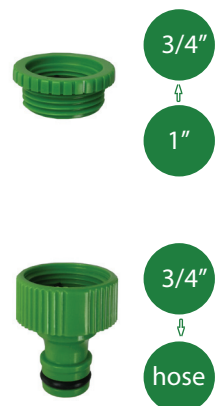

INSTALLATION RACCORDS