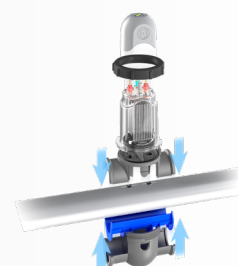

EFFICIENTLY SMART & VERSATILE

GenSalt OE iQ

1 SMARTLY SIMPLE

Easy-to-use thanks to its **innovative & large user interface** focusing on essential information, while being able to access all settings details via the touch buttons. Anytime & anywhere app control with the **Fluidra Pool® app** thanks to its embedded Bluetooth & Wi-Fi connectivity.

2 COMPACT & VERSATILE

Sturdy and compact design to fit all pool pads. Available either in standard version (salt water chlorinator only) or in **evolutionary version** that already includes the **pH regulation** and can get an **optional ORP regulation** for a complete water treatment.

3 A RELIABLE CHOICE

Easy-to-install patented **Quick Fix cell**, with a long-lasting polarity-reversing electrode that can easily be checked thanks to its translucent cell body. Maximum peace of mind with its **2-year unconditional warranty**⁽¹⁾.