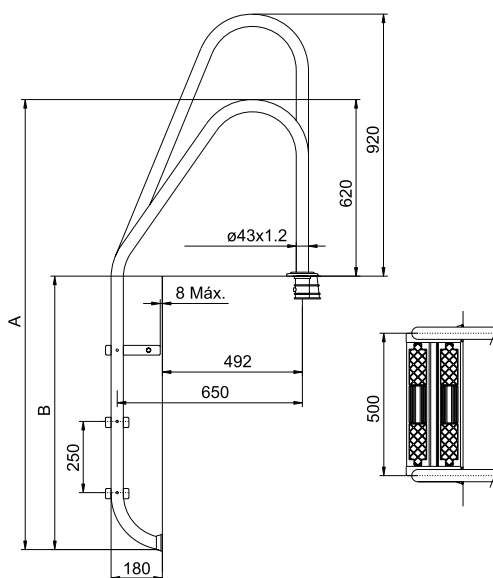

Échelles pour piscines publiques

Public pool ladders

Échelle “modèle Standard asymétrique”

Elle comprend une rampe de type “Standard” mais asymétrique et la première marche est de type Luxe de sécurité, avec double surface.

“Asymmetric Standard” ladder

Includes asymmetric “Standard” handrail; the first step is a Luxe safety step with double tread.

Code	Marches Steps	A	B
19938	2	1330	710
19939	3	1580	960
19940	4	1830	1210
19941	5	2080	1460

Échelle “modèle Mixte asymétrique”

Elle comprend une rampe type “Mixte” mais asymétrique et la première marche es de type Luxe de sécurité, avec double surface.