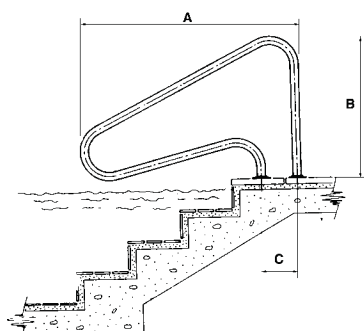

Rampe ancrage extérieur

Handrail with external attachment

Code	A	B	C	
07780	1250	800	203	à encastrer for recessing
07781				
				avec des plats wall supports