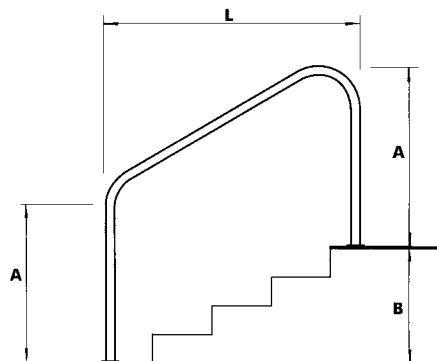

We also have various designs of exit handrails for public or private pools with Roman or built-in steps.

Rampe sortie

en inox Ø 43 mm poli.

Exit handrails manufactured

of polished Stainless Steel Ø 43 mm.