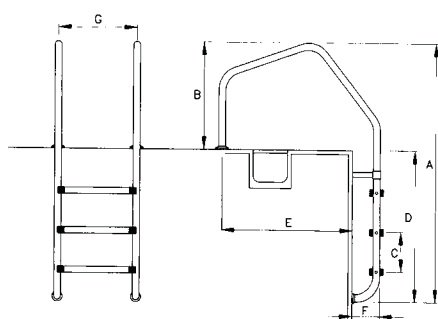

Échelle “modèle 1000” pour trop-plein continu

Échelle avec une rampe spécialement large et conçue pour passer par-dessus un trop-plein. De première qualité, fabriquée en acier inoxydable AISI-316, préparée avec un ancrage démontable pour sa fixation murale avec des plats et des tampons inférieurs en plastique. Elle est fournie entière avec des ancrages (connexion à une prise de terre) et petits couvercles. Ses marches sont du modèle Luxe. Possibilité de poser les marches de sécurité avec une double surface anti-glisse.

Code	Marches Steps	A	B	C	D	E	F	G
07514	2	1460	750	250	710	842	180	500
07515	3	1710	750	250	960	842	180	500
07516	4	1960	750	250	1210	842	180	500
07517	5	2210	750	250	1460	842	180	500

Échelle modèle “accès facile”

Échelle fabriquée en acier inoxydable AISI-316, de 500 mm de large, marches type Luxe de sécurité, avec double surface anti-glisse. Pour un accès très pratique.