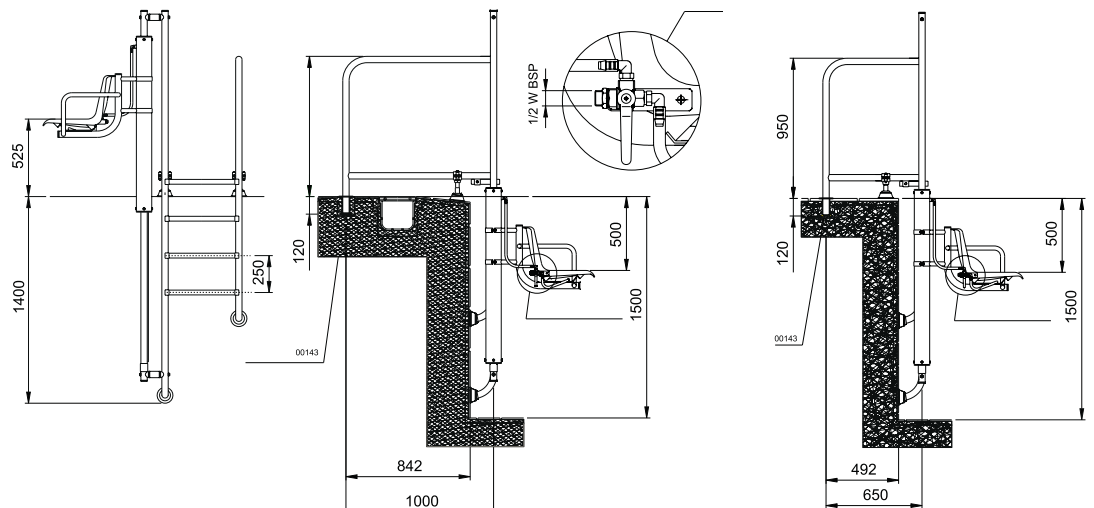

Technical data: Connection to water inlet (mains or other source) with a pressure of 3,5 to 5 kg/cm².

Lifting capacity up to 115 Kg.

100° swivel movement.

All metal parts are manufactured in AISI-316 stainless steel.