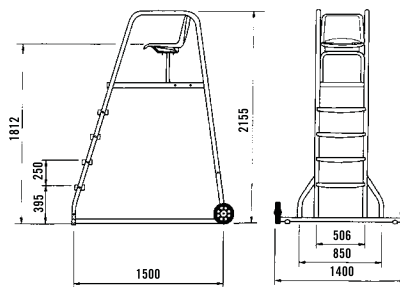

High chair

With removable supports. Includes support for umbrella and life preserver, as well as two lagers for floor attachment of the chair. (Code 00109).

Base avec roues: pour la chaise de secouriste. (Code 08730).

Wheeled base: for lifeguard chair. (Code 08730).