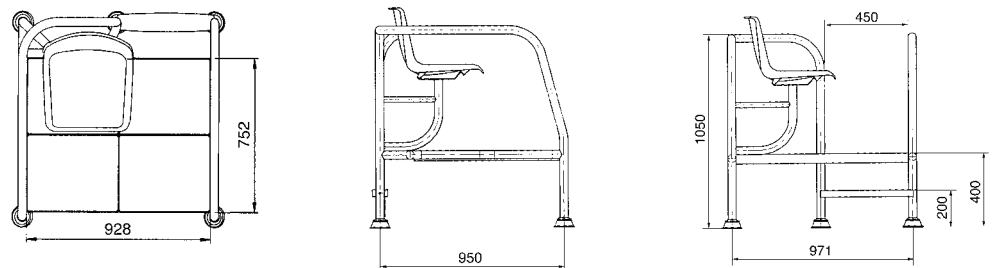

"Quick access" H-400 chair

Specially recommended for kiddie and splash pools. Includes umbrella support. (Code 15673).