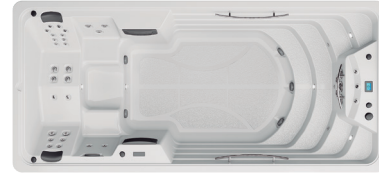

SWIMSPA RANGE

www.astralpool.com

15 years Spa structure guarantee

10 years Acrylic spa surface warranty

2 years Warranty of spa components