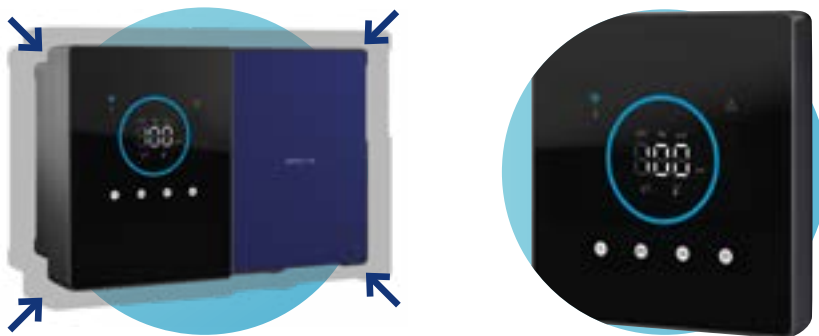

Scan to learn more

BUILT TO LAST AND ADAPT TO EVERY SITUATION

Available in 3 power ratings, each in a standard or scalable version, Clear Connect can be adapted to suit any pool. The scalable version offers the option of adding pH and ORP control for complete water treatment.

Its cell is transparent, making it easy to check the condition of the high-durability electrode (between 8,000 and 10,000 hours).

EASY TO INSTALL, SIMPLE TO USE

Its compact, stylish casing can be easily installed in any type of pool pad. In the scalable version, the pH and ORP functions come pre-configured for faster installation of the optional kits.

The interface has been designed to provide key information at a glance, while the Fluidra Pool application makes advanced configuration easy thanks to its intuitive navigation.

DESIGNED FOR OPTIMUM BATHING COMFORT