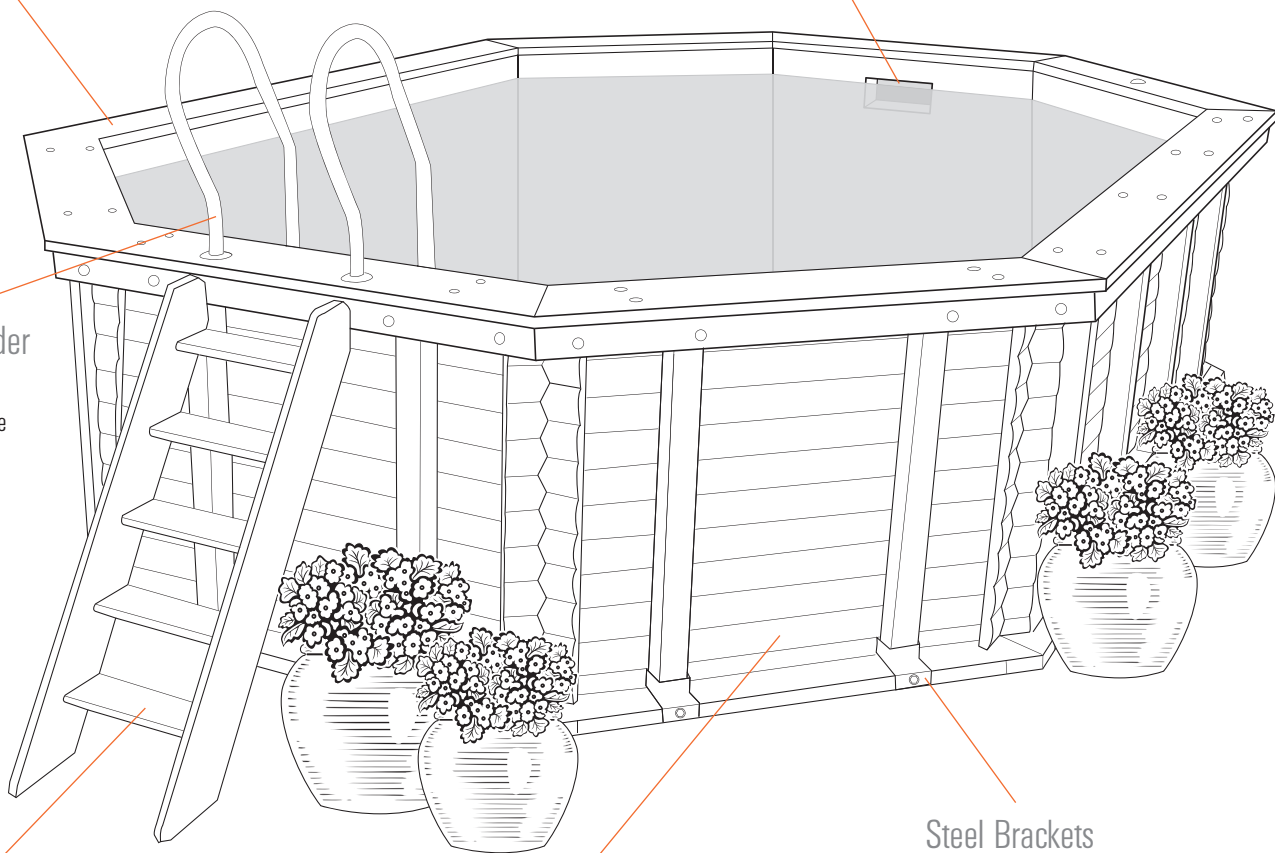

Wooden Pool Features

Wooden surround

An attractive single plank Iroko hardwood deck (300mm wide, 50mm thick) shows quality and adds strength to the top lip of the pool.

Flow & Return Fittings

Our pool boasts a full size Certikin skimmer with inlets and suction fittings to match.

Entry Ladder

Manufactured from 316 grade stainless steel, with a double top tread.

Exit Ladder

Beautifully crafted to match the rest of the pool, with hardwood treads and soft wood sides.

Log-lap Assembly

The Scandinavian redwood walls are professionally notched in-house on our state-of-the-art machinery, to guarantee ease of build and maximise the strength of the construction.

Steel Brackets

The steel plates and foot shoes used in the construction of the Certikin wooden pool have been designed to remove the need for extra external bracing found on other timber pools. All this adds up to give one of the strongest free-standing pools on the market.