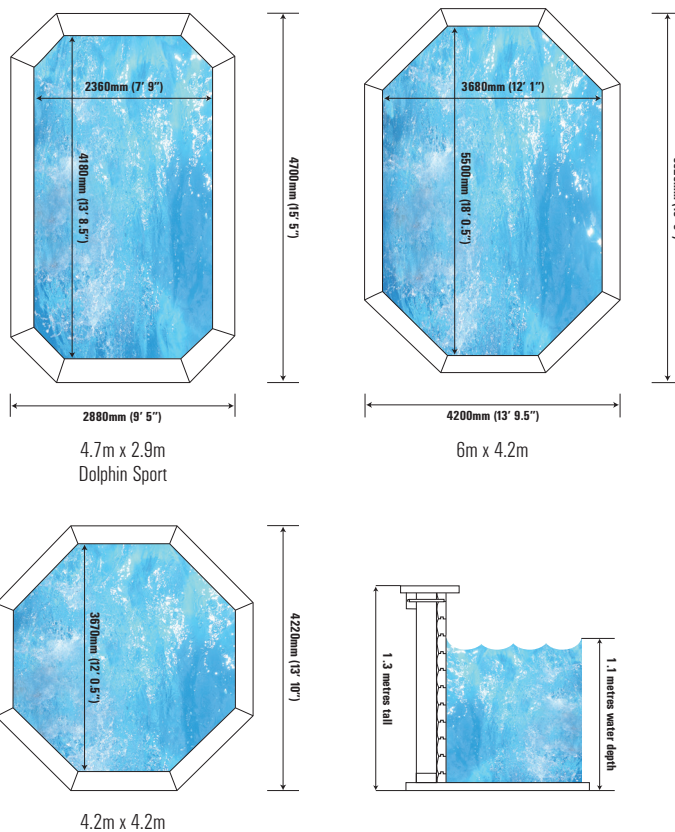

Available in three sizes

Liner Patterns

All our liners are manufactured in the UK at Certikin's purpose-built factory from the finest (30thou) materials using the most sophisticated technology in cutting and welding. Liners are available in the colours below as standard. Bespoke alternatives are available – please ask for details.