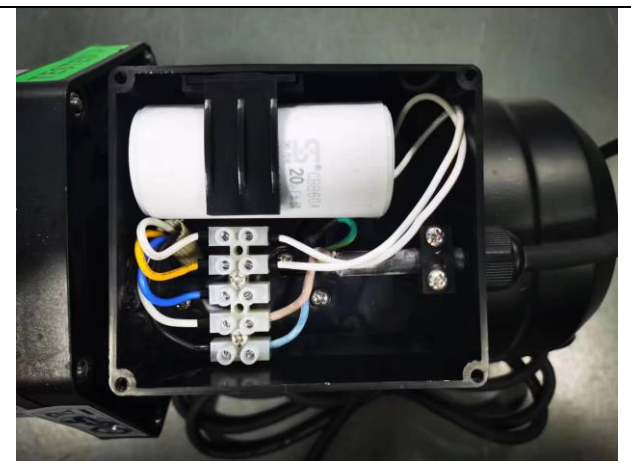

PHOTOGRAPHIC DOCUMENTATION

Test Report No.: 230900179HZH-001

Product: Swimming pool pump

Models: 04012G03, SPARTA075, 76872, 04012G04,
SPARTA100, 76873

Model Similarity: 1) 04012G03, 76872, SPARTA075 are identical except model number.
2) 04012G04, 76873, SPARTA100 are identical except model number.
3) 04012G03 and 04012G04 are identical except rating, motor and impeller.

Photo 1 – Overview of all models

Photo 2 – Overview of all models

Photo 3 – Overview of all models

Photo 4 – Bottom view of all models

Photo 5 – Inner view of all models

Photo 6 – Inner view of all models

Photo 7 – Motor capacitor of all models

Photo 8 – Grounding terminal

Photo 9 – Inner view of all models

Photo 10 – Motor of model 04012G03

Photo 11 – Motor of model 04012G04

Photo 12 – Motor thermal protector of all models

Photo 13 – Impeller for 04012G03