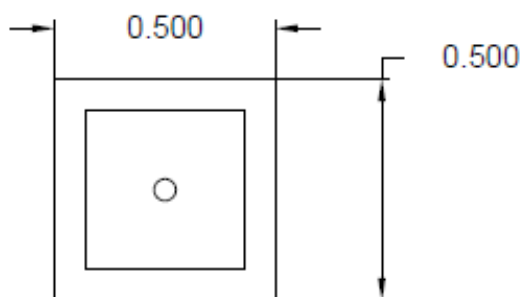

RECIPIENTE DE HIELO ICE SINK

CARACTERÍSTICAS

Recipiente fabricado en porcelánico de gran formato. Aro base inferior en aluminio anodizado.

Capacidad de 20 L.

- ASANA: Forrado en porcelánico de gran formato negro pizarra Sirius (grupo 1)
- BANDHA: Forrado en porcelánico de gran formato arena Gada (Grupo 0).
- CALA: Forrado en porcelánico de gran formato gris piedra Kreta (Grupo 2).
- HARA: Forrado en porcelánico de gran formato Nilium (Grupo 2).
- SUTRA: Forrado en porcelánico de gran formato Kairos (Grupo 3).

CHARACTERISTICS

Sink made of large format porcelain. Lower base ring in anodized aluminum.

Ice capacity: 20 L.

- ASANA: Coted in slate black large format porcelain Sirius (group 1)
- BANDHA: Coted in large formats sand porcelain Gada (Group 0).
- CALA: Coted in large gray stone porcelain Kreta (Group 2).
- HARA: Coted in large format porcelain Nilium (Group 2).
- SUTRA: Coted in large-format porcelain Kairos (Group 3).

MEDIDAS / MEASURES (m)

Código / Code

73896	Asana - Recipiente hielo Asana - Ice sink
73897	Cala - Recipiente hielo Cala - Ice sink
73898	Sutra - Recipiente hielo Sutra - Ice sink
73899	Bandha - Recipiente hielo Bandha - Ice sink
73900	Hara - Recipiente hielo Hara - Ice sink
74034	Configurable - Recipiente hielo Configurable - Ice sink

NOTA / NOTE:

La opción configurable está disponible en cualquiera de los acabados configurables para baños de vapor y cabinas de hielo.

[The configurable option is available in any of the configurable finishes for steam baths and ice cabins.](#)