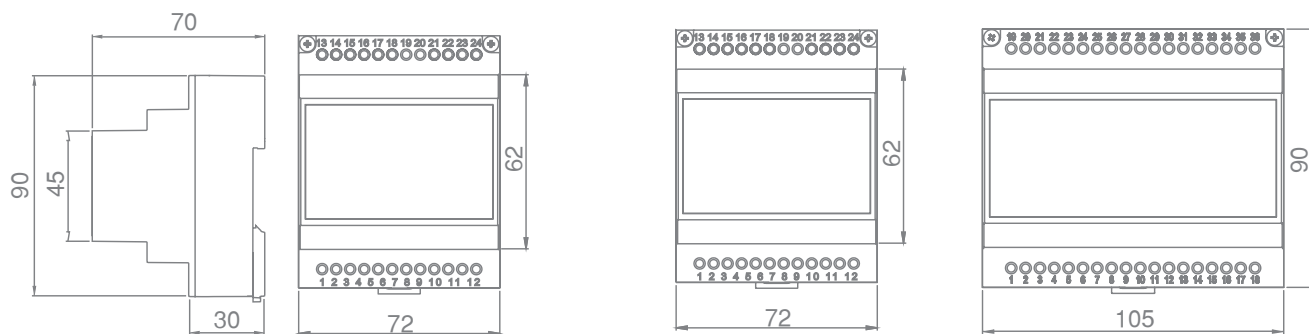

DIMENSIONS:

75813

75814 / 76109

* measurements in mm