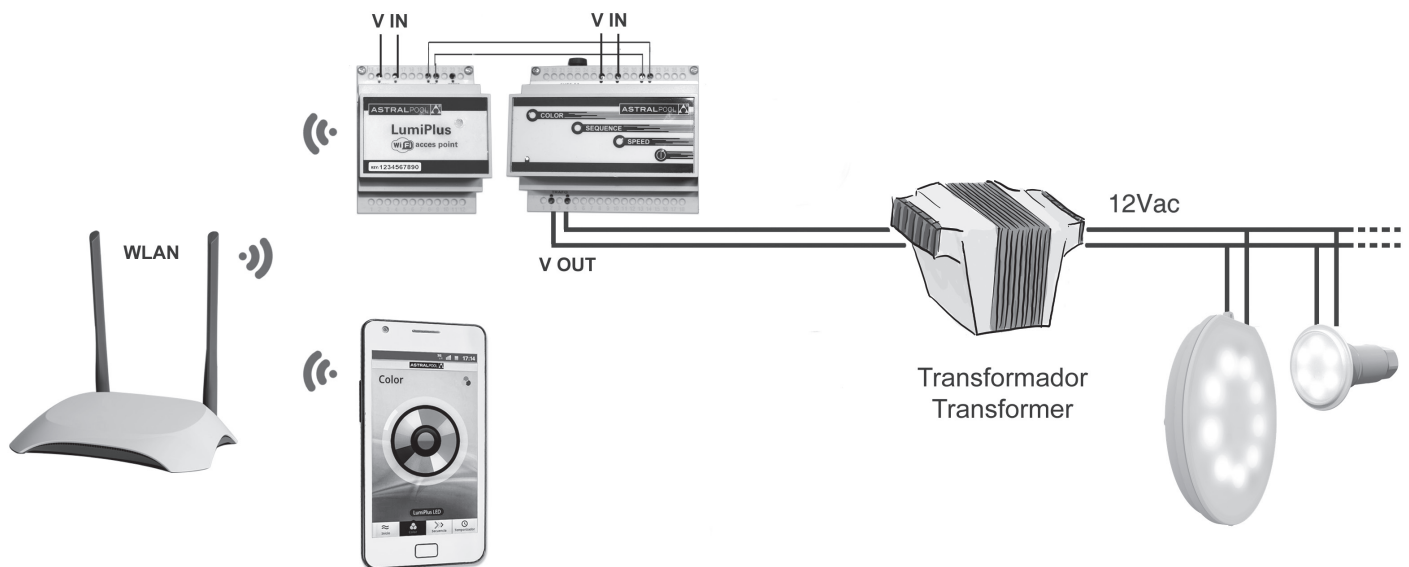

CODES:

75813: LumiPlus WiFi Access Point +

It must work as a complement to LumiPlus RGB modulador (code 27818)
Replacement for 59131 LumiPlus Access Point.

75814: LumiPlus WiFi Access Point + plus LumiPlus Modulador RGB

Include all items needed to control LumiPlus RGB luminaires from a smartphone.
The best choice for new swimming pools or swimming pools where controller LumiPlus RGB modulador is not installed yet.
Replacement for 59132 LumiPlus WiFi Access Point plus LumiPlus RGB Modulador.

76109: LumiPlus WiFi Access Point + USA plus LumiPlus Modulador RGB USA

Include all items needed to control LumiPlus RGB luminaires from a smartphone. The best choice for new swimming pools or swimming pools where controller LumiPlus RGB modulador is not installed yet.
Replacement for 59133 LumiPlus WiFi Access Point USA plus LumiPlus RGB Modulador USA.

**ADVANTAGES OF LUMIPLUS WIFI ACCESS POINT +
IN FRONT OF THE PREVIOUS MODEL (LUMIPLUS WIFI ACCESS POINT):**

- Internet connection while RGB luminaires are controlled.
- Signal range is all the area where there's WiFi signal.
- Easy to set with Bluetooth communication.
- Improved LumiPlus LED app to offer a better user experience.

WIRING SCHEME:

75813	V IN / V OUT = 230Vac
75814	50Hz / 60Hz
76109	V IN / V OUT = 110Vac
	50Hz / 60Hz