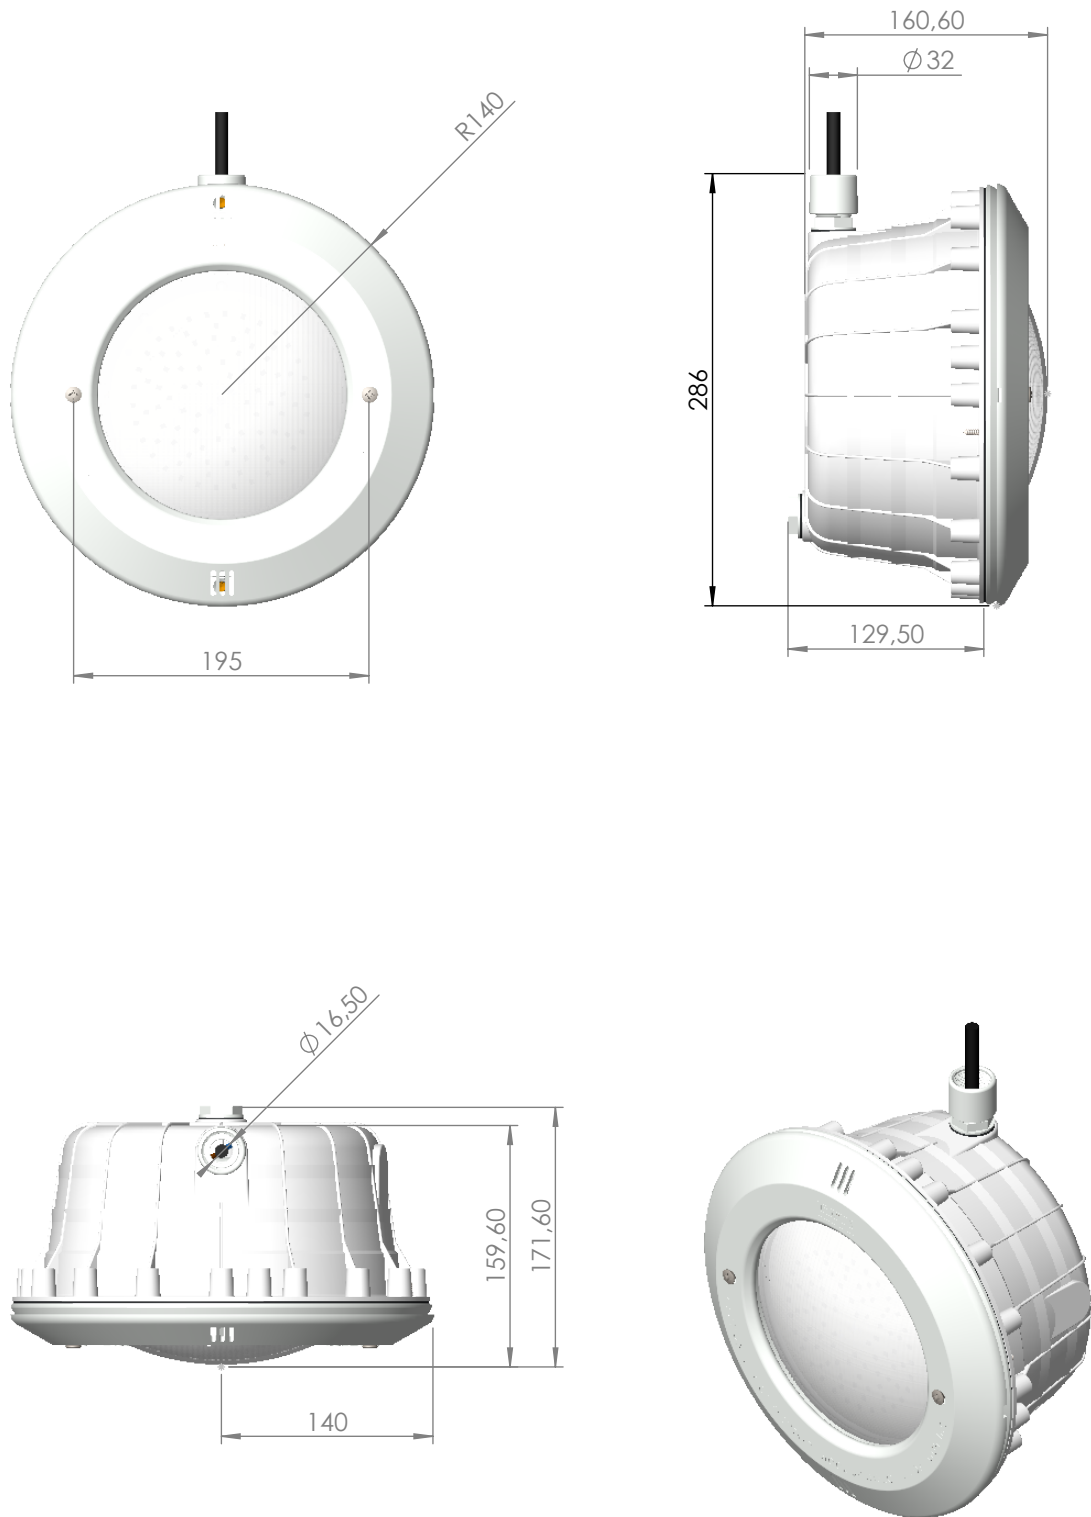

CODIGO / CODE: 75785  
DESCRIPCION: PRLED. STD ESS.WIR 1100 PP  
DESCRIPTION: PRLED. STD ESS.WIR 1100 PP

Nota: Unidades en mm  
Note: Units in mm