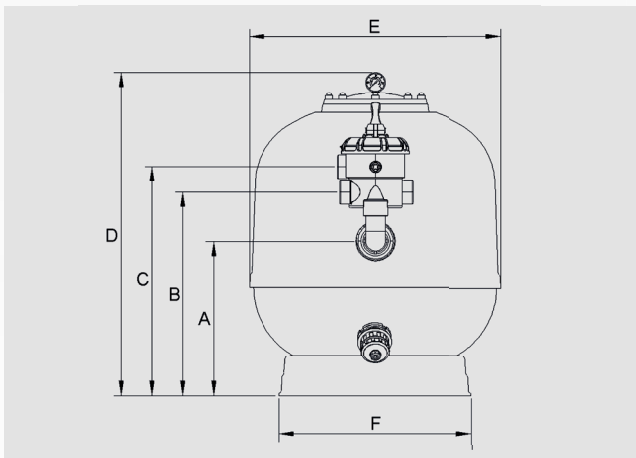

TECHNICAL INFORMATION

	MS 470	MS 530	MS 650	MS 800	MS 950
Tank external diameter (mm)	475	532	645	798	950
Max. flow rate (m³/h)*	8.0	10.2	15.8	23.3	30.0
Filtering area (m²)	0.16	0.2	0.32	0.47	0.66
Diameter of threaded connections	1 1/2"			2"	
Working pressure (bar or kg/cm²)	0.2 to 0.8 (variable speed pump) / 0.4 to 1.4 (single speed pump)				
Maximum pressure (bar or kg/cm²)	2.5				

* For a filtration speed of 50 m³/hr/m²

DIMENSIONS (MM)

	MS 470	MS 530	MS 650	MS 800	MS 950
Clearance below valve	310	320	375	390	420
A	340	350	405	430	460
B	465	475	530	660	690
C	529	539	594	736	766
D	705	745	815	984	1027
E external	475	532	645	798	950
E internal	450	510	635	770	920
F	347	400	490	625	705

ÉQUIPEMENTS DE SÉRIE

BENEFITS

- Reinforced laminated tank with 10-year warranty
- Translucent top cover for an easy internals monitoring
- Large double drain to facilitate media emptying
- 6-position side-mounted multiport valve for maintenance

ASSOCIATED PRODUCT : CRYSTAL CLEAR GLASS MEDIA

- Made up of 100% of pure glass crystals, this glass media is more efficient than usual sand. It allows a filtration level up to 20 microns.
- It provides water savings of up to 75% during filter backwash.