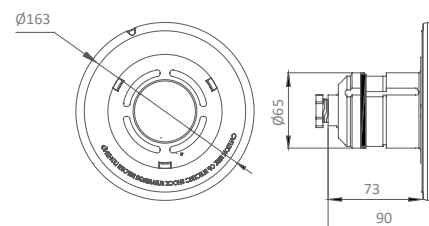

LUMIPLUS ESSENTIAL MINI PROJECTOR FOR NICHE

Niche mounted. Compatible with Astralpool's Mini niches .

		76680	76680WW
A ↑ E	Color	White	Warm White
	Consumption	4 W (6 VA)	
	Luminous flux	315 lm	
	Temp. Color	5.700 K	3.000 K
A ↑ G		76682	
	Color	RGB	
	Consumption	4 W (7 VA)	
	Luminous flux	186 lm	
	Remote Control	Not included	
Control	Can be controlled by push-button 32458, LumiPlus Range Extender 64633 + RC1100 remote controller 75773 or LumiPlus Connect controller 76290.		

VOLTAGE:	12 V AC
FREQUENCY:	50/60 Hz
SERVICE LIFE:	L70-50,000 h
MAX. WATER TEMPERATURE:	40 °C
MAX. INSTALLATION DEPTH:	2 m
MAXIMUM WATER TREATMENT VALUES:	
	Chlorine: 2 mg/l Bromine: 5 mg/l
	Salt chlorinator (NaCl): 6 g/l
	Pool water pH: 7.2 and 7.6
CABLE:	2.5 m. H07RN-F 2 x 1 mm ²
MATERIALS:	Polyamide
NICHES:	06967, 00369, 49828
DECORATIVE RINGS:	04582-0500CL090
	04582-0500CL129
	04582-0500CL144