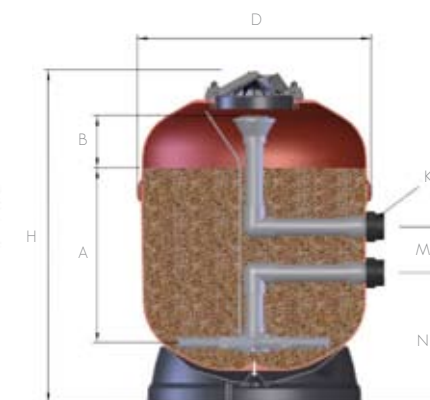

MODELS & DIMENSIONS / MODÈLES ET DIMENSIONS

Model / Modèle	Description / Désignation	A (mm)	B (mm)	D (mm)	H (mm)	M (mm)	N (mm)	A (mm)
36596	ATLAS ø500 side / latéral	400	120	545	830	125	300	1 1/2"
36597	ATLAS ø600 side / latéral	480	145	640	905	125	325	1 1/2"
36598	ATLAS ø750 side / latéral	550	165	790	1050	230	310	2"
36599	ATLAS ø900 side / latéral	630	190	940	1185	270	410	2 1/2"