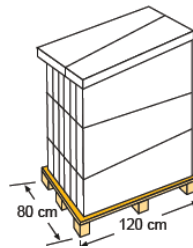

<b>Reference</b>	621535
<b>Descripción</b>	Cover roller for aboveground pools LUXE
<b>Pools</b>	For length pools: 2,44 TO 6,32 m
<b>Weight</b>	10 kg
<b>Material</b>	Telescopic aluminum tubes: 3 tubes of 76 mm and 2 tubes of 80 mm
<b>Included</b>	Clamping straps
<b>Characteristic</b>	it's pivoting axis that allows to turn it sideways

## PACKAGING

### INNER PACKAGING

<b>Tipo Type</b>	Cartoncillo / Cardboard
<b>Unidades Units</b>	1
<b>Medidas Size</b>	115 x 64 x 13 cm
<b>Volumen Volume</b>	0,09 m <sup>3</sup>
<b>Peso Weight</b>	11,56 kg