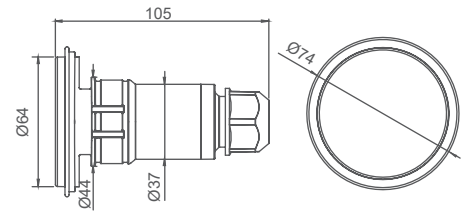

1 LAMP

LAMPS WHITE, WARM WHITE and TUNABLE WHITE

DIMENSIONS

*measurements in mm.

	76602	76602WW	76602TW	76603	76603WW	76603TW
TYPE OF LIGHT	WHITE	WARM WHITE	TUNABLE WHITE	WHITE	WARM WHITE	TUNABLE WHITE
VOLTAGE	12V AC	12V AC	12V AC	12V AC	12V AC	12V AC
POWER	3,5 W	3,5 W	3,5 W	7 W	7 W	7 W
CONSUMPTION	4,5 VA	4,5 VA	4,5 VA	10,5 VA	10,5 VA	10,5 VA
LUMINOUS FLUX	450 lm	450 lm	450 lm	900 lm	900 lm	900 lm
COLOR TEMP.	5.700K	3.000K	2.500K - 6.000K	5.700K	3.000K	2.500K - 6.000K
CRI>	70	80	70	70	80	70
FLUX ANGLE	100°	100°	100°	100°	100°	100°
TERMAL PROTECTION	Self-regulation	Self-regulation	Self-regulation	Self-regulation	Self-regulation	Self-regulation
ENERGY CLASS <small>Según UE 2019/2015</small>						
INSTALLATION IN SALT WATER	Yes	Yes	Yes	Yes	Yes	Yes
COMPATIBLE CONTROL SYSTEMS	Connect Controller: 76290 Remote control W/TW: 76291 (optional)					

DIMENSIONS OF FIXATION SYSTEM & DECORATIVE RING

FOR NICHE: Fits in Mini niches.

FOR LARGE NOZZLE L: Fits into nozzles with a \varnothing 116 mm trim or less.

FOR SMALL NOZZLE S: Fits into nozzles with a \varnothing 90 mm trim or less.