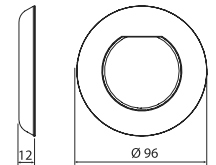

1 LAMP

LAMPS WHITE, WARM WHITE and TUNABLE WHITE

DIMENSIONS

*measurements in mm.

	76602	76602WW	76602TW	76603	76603WW	76603TW
TYPE OF LIGHT	WHITE	WARM WHITE	TUNABLE WHITE	WHITE	WARM WHITE	TUNABLE WHITE
VOLTAGE	12V AC	12V AC	12V AC	12V AC	12V AC	12V AC
POWER	3,5 W	3,5 W	3,5 W	7 W	7 W	7 W
CONSUMPTION	4,5 VA	4,5 VA	4,5 VA	10,5 VA	10,5 VA	10,5 VA
LUMINOUS FLUX	450 lm	450 lm	450 lm	900 lm	900 lm	900 lm
COLOR TEMP.	5.700K	3.000K	2.500K - 6.000K	5.700K	3.000K	2.500K - 6.000K
CRI>	70	80	70	70	80	70
FLUX ANGLE	100°	100°	100°	100°	100°	100°
TERMAL PROTECTION	Self-regulation	Self-regulation	Self-regulation	Self-regulation	Self-regulation	Self-regulation
ENERGY CLASS <small>Según UE 2019/2015</small>						
INSTALLATION IN SALT WATER	Yes	Yes	Yes	Yes	Yes	Yes
COMPATIBLE CONTROL SYSTEMS	Connect Controller: 76290 Remote control W/TW: 76291 (optional)					

DIMENSIONS OF FIXATION SYSTEM & DECORATIVE RING

FOR NICHE: Fits in Mini niches.

FOR LARGE NOZZLE L: Fits into nozzles with a \varnothing 116 mm trim or less.

FOR SMALL NOZZLE S: Fits into nozzles with a \varnothing 90 mm trim or less.

FOR PIPE: Fits into \varnothing 63mm pipes or wall bushings in concrete pools.

INSTALLATION FITTINGS

SWIMMING POOL TYPE	DECORATIVE RING FOR NICHE 74392	DECORATIVE RING FOR NOZZLE L 74393	DECORATIVE RING FOR NOZZLE S 74394	DECORATIVE RING FOR PIPE 74395	
CONCRETE	06967	56498	35418	53956	15661
CONCRETE + LINER	00369	59983	00338	-	
PANELS	49828	00330	27084	-	
POLYESTER	00369	00330	74179	-	

PACKAGING AND PALLETIZATION

SINGLE BOX

FIXATION SYSTEM & DECORATIVE RING

STANDARD BOX

Code	76602, 76602WW, 76602TW, 76602M, 76602MW 76603, 76603WW, 76603TW, 76603MW
Single box size (mm)	130 x 160 x 130
Volume / Single box (m ³)	0,0027
Weight / Single box (Kg)	0,415
Units / Standard box	8
Volume / Standard box (m ³)	0,0241
Peso / Standard box (Kg)	3,63
Units / Pallet	440
Volume / Pallet (m ³)	1,8
Weight / Pallet (Kg)	219,8