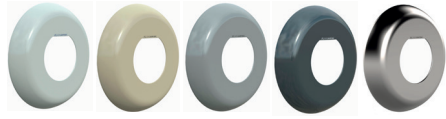

LAMPS RGB and RGBW

	76602M	76602MW	76603MW
TYPE OF LIGHT	RGB	RGBW	RGBW
VOLTAGE	12V AC	12V AC	12V AC
POWER	4 W	5 W	10 W
CONSUMPTION	6 VA	7,5 VA	15 VA
LUMINOUS FLUX	300 lm	400 lm	800 lm
FLUX ANGLE	100°	100°	100°
TERMAL PROTECTION	Self-regulation	Self-regulation	Self-regulation
ENERGY CLASS <small>Según UE 2019/2015</small>			
INSTALLATION IN SALT WATER	Yes	Yes	Yes
COMPATIBLE CONTROL SYSTEMS	Connect Controller: 76290 Remote control RGBW: 76292 (optional)		

2 FIXATION SYSTEM & DECORATIVE RING

DECORATIVE RING FOR NICHE

DECORATIVE RING FOR NOZZLE L

DECORATIVE RING FOR NOZZLE S

DECORATIVE RING FOR PIPE

	White	Beige	Light gray	Anthracite gray	Stainless steel * AISI 316	How to install
74392	74392CL090	74392CL129	74392CL144	74392CLSS		
74393	74393CL090	74393CL129	74393CL144	74393CLSS		
74394	74394CL090	74394CL129	74394CL144	74394CLSS		
74395	74395CL090	74395CL090	74395CL090	74395CLSS		