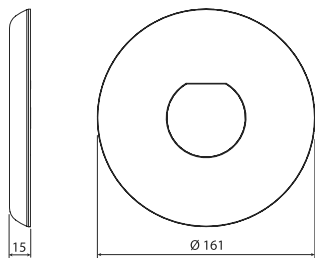

1 LAMP

LAMPS WHITE, WARM WHITE and TUNABLE WHITE

DIMENSIONS

*measurements in mm.

	76602	76602WW	76602TW	76603	76603WW	76603TW
TYPE OF LIGHT	WHITE	WARM WHITE	TUNABLE WHITE	WHITE	WARM WHITE	TUNABLE WHITE
VOLTAGE	12V AC	12V AC	12V AC	12V AC	12V AC	12V AC
POWER	3,5 W	3,5 W	3,5 W	7 W	7 W	7 W
CONSUMPTION	4,5 VA	4,5 VA	4,5 VA	10,5 VA	10,5 VA	10,5 VA
LUMINOUS FLUX	450 lm	450 lm	450 lm	900 lm	900 lm	900 lm
COLOR TEMP.	5.700K	3.000K	2.500K - 6.000K	5.700K	3.000K	2.500K - 6.000K
CRI>	70	80	70	70	80	70
FLUX ANGLE	100°	100°	100°	100°	100°	100°
TERMAL PROTECTION	Self-regulation	Self-regulation	Self-regulation	Self-regulation	Self-regulation	Self-regulation
ENERGY CLASS <small>Según UE 2019/2015</small>						
INSTALLATION IN SALT WATER	Yes	Yes	Yes	Yes	Yes	Yes
COMPATIBLE CONTROL SYSTEMS	Connect Controller: 76290 Remote control W/TW: 76291 (optional)					

2 FIXATION SYSTEM & DECORATIVE RING

DECORATIVE RING FOR NICHE

DECORATIVE RING FOR NOZZLE L

DECORATIVE RING FOR NOZZLE S

DECORATIVE RING FOR PIPE

	White	Beige	Light gray	Anthracite gray	Stainless steel * AISI 316	How to install
74392	74392CL090	74392CL129	74392CL144	74392CLSS		
74393	74393CL090	74393CL129	74393CL144	74393CLSS		
74394	74394CL090	74394CL129	74394CL144	74394CLSS		
74395	74395CL090	74395CL090	74395CL090	74395CLSS		

DIMENSIONS OF FIXATION SYSTEM & DECORATIVE RING

FOR NICHE: Fits in Mini niches.

FOR LARGE NOZZLE L: Fits into nozzles with a \varnothing 116 mm trim or less.

FOR SMALL NOZZLE S: Fits into nozzles with a \varnothing 90 mm trim or less.