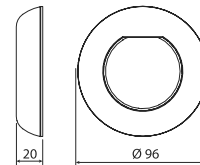

1 LAMP

LAMPS WHITE, WARM WHITE and TUNABLE WHITE

DIMENSIONS

*measurements in mm.

	76602	76602WW	76602TW	76603	76603WW	76603TW
TYPE OF LIGHT	WHITE	WARM WHITE	TUNABLE WHITE	WHITE	WARM WHITE	TUNABLE WHITE
VOLTAGE	12V AC	12V AC	12V AC	12V AC	12V AC	12V AC
POWER	3,5 W	3,5 W	3,5 W	7 W	7 W	7 W
CONSUMPTION	4,5 VA	4,5 VA	4,5 VA	10,5 VA	10,5 VA	10,5 VA
LUMINOUS FLUX	450 lm	450 lm	450 lm	900 lm	900 lm	900 lm
COLOR TEMP.	5.700K	3.000K	2.500K - 6.000K	5.700K	3.000K	2.500K - 6.000K
CRI>	70	80	70	70	80	70
FLUX ANGLE	100°	100°	100°	100°	100°	100°
TERMAL PROTECTION	Self-regulation	Self-regulation	Self-regulation	Self-regulation	Self-regulation	Self-regulation
ENERGY CLASS <small>Según UE 2019/2015</small>						
INSTALLATION IN SALT WATER	Yes	Yes	Yes	Yes	Yes	Yes
COMPATIBLE CONTROL SYSTEMS	Connect Controller: 76290 Remote control W/TW: 76291 (optional)					

2 FIXATION SYSTEM & DECORATIVE RING

DECORATIVE RING FOR NICHE

DECORATIVE RING FOR NOZZLE L

DECORATIVE RING FOR NOZZLE S

DECORATIVE RING FOR PIPE

	White	Beige	Light gray	Anthracite gray	Stainless steel * AISI 316	How to install
74392	74392CL090	74392CL129	74392CL144	74392CLSS		
74393	74393CL090	74393CL129	74393CL144	74393CLSS		
74394	74394CL090	74394CL129	74394CL144	74394CLSS		
74395	74395CL090	74395CL090	74395CL090	74395CLSS		

DIMENSIONS OF FIXATION SYSTEM & DECORATIVE RING

FOR NICHE: Fits in Mini niches.

FOR LARGE NOZZLE L: Fits into nozzles with a \varnothing 116 mm trim or less.

FOR SMALL NOZZLE S: Fits into nozzles with a \varnothing 90 mm trim or less.

FOR PIPE: Fits into \varnothing 63mm pipes or wall bushings in concrete pools.

INSTALLATION FITTINGS

SWIMMING POOL TYPE	DECORATIVE RING FOR NICHE 74392	DECORATIVE RING FOR NOZZLE L 74393	DECORATIVE RING FOR NOZZLE S 74394	DECORATIVE RING FOR PIPE 74395	
CONCRETE	06967	56498	35418	53956	15661
CONCRETE + LINER	00369	59983	00338	-	
PANELS	49828	00330	27084	-	
POLYESTER	00369	00330	74179	-	