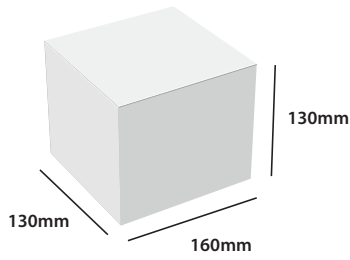

PACKAGING AND PALLETIZATION

SINGLE BOX