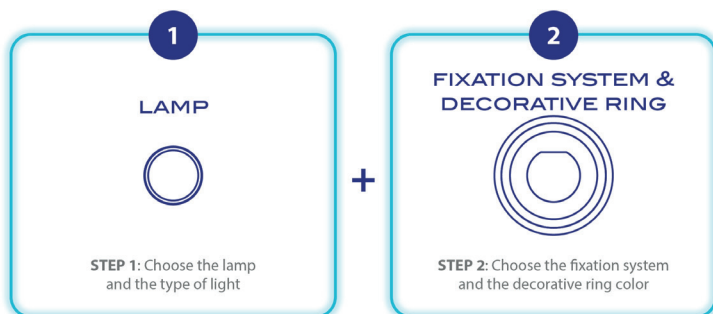

MADE UP OF TWO COMPONENTS:

TECNICAL SPECIFICATIONS

VOLTAGE:	12 V AC
FREQUENCY:	50/60 Hz
SERVICE LIFE:	L70-50,000 h
MAX. WATER TEMPERATURE:	40 °C
MAX. INSTALLATION DEPTH:	2 m
MAXIMUM WATER TREATMENT VALUES:	Chlorine: 2 mg/l Bromine: 5 mg/l Salt chlorinator (NaCl): 6 g/l Pool water pH: 7.2 and 7.6
CABLE:	2.5 m. H07RN-F 2 x 1 mm² Cables from 5 to 30 meters long are available (see codes).
MATERIALS:	Polyamide