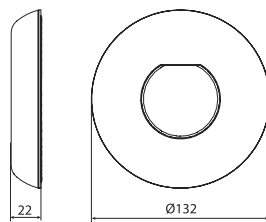

1 LAMP

LAMPS WHITE, WARM WHITE and TUNABLE WHITE

DIMENSIONS

*measurements in mm.

	76602	76602WW	76602TW	76603	76603WW	76603TW
TYPE OF LIGHT	WHITE	WARM WHITE	TUNABLE WHITE	WHITE	WARM WHITE	TUNABLE WHITE
VOLTAGE	12V AC	12V AC	12V AC	12V AC	12V AC	12V AC
POWER	3,5 W	3,5 W	3,5 W	7 W	7 W	7 W
CONSUMPTION	4,5 VA	4,5 VA	4,5 VA	10,5 VA	10,5 VA	10,5 VA
LUMINOUS FLUX	450 lm	450 lm	450 lm	900 lm	900 lm	900 lm
COLOR TEMP.	5.700K	3.000K	2.500K - 6.000K	5.700K	3.000K	2.500K - 6.000K
CRI>	70	80	70	70	80	70
FLUX ANGLE	100°	100°	100°	100°	100°	100°
TERMAL PROTECTION	Self-regulation	Self-regulation	Self-regulation	Self-regulation	Self-regulation	Self-regulation
ENERGY CLASS <small>Según UE 2019/2015</small>						
INSTALLATION IN SALT WATER	Yes	Yes	Yes	Yes	Yes	Yes
COMPATIBLE CONTROL SYSTEMS	Connect Controller: 76290 Remote control W/TW: 76291 (optional)					

2 FIXATION SYSTEM & DECORATIVE RING

DECORATIVE RING FOR NICHE

DECORATIVE RING FOR NOZZLE L

DECORATIVE RING FOR NOZZLE S

DECORATIVE RING FOR PIPE

	White	Beige	Light gray	Anthracite gray	Stainless steel * AISI 316	How to install
74392	74392CL090	74392CL129	74392CL144	74392CLSS		
74393	74393CL090	74393CL129	74393CL144	74393CLSS		
74394	74394CL090	74394CL129	74394CL144	74394CLSS		
74395	74395CL090	74395CL090	74395CL090	74395CLSS		

DIMENSIONS OF FIXATION SYSTEM & DECORATIVE RING

FOR NICHE: Fits in Mini niches.

FOR LARGE NOZZLE L: Fits into nozzles with a \varnothing 116 mm trim or less.

FOR SMALL NOZZLE S: Fits into nozzles with a \varnothing 90 mm trim or less.

FOR PIPE: Fits into \varnothing 63mm pipes or wall bushings in concrete pools.

INSTALLATION FITTINGS

SWIMMING POOL TYPE	DECORATIVE RING FOR NICHE 74392	DECORATIVE RING FOR NOZZLE L 74393	DECORATIVE RING FOR NOZZLE S 74394	DECORATIVE RING FOR PIPE 74395	
CONCRETE	06967	56498	35418	53956	15661
CONCRETE + LINER	00369	59983	00338	-	
PANELS	49828	00330	27084	-	
POLYESTER	00369	00330	74179	-	