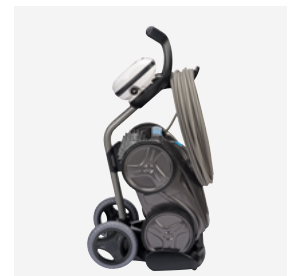

ULTIMATE POWER
IN 4X4

OV 5200

VORTEX™ 4 WD

1 PATENTED CYCLONE SUCTION

Zodiac® engineers have created the first **Cyclonic suction** pool cleaners: the flow is keeping debris in suspension inside the filter and allows a **longer lasting suction** while limiting the clogging.

2 ALL-TERRAIN AGILITY

Its **4-wheel drive** allows the OV 5200 to move with agility in even the most challenging pools. **It crosses obstacles in the pool with ease and adapts perfectly to all surface types.**

3 HIGH SUCTION CAPACITY

The OV 5200 robotic cleaner guarantees perfect large-scale cleaning. **With its extra wide suction inlet** and its high-capacity 5 L filter, it can suck up and store all types of debris including big debris for maximum user comfort.

STANDARD FEATURES

Filter-full indicator
Shows when filter needs to be emptied.

Control unit

Filter canister
Easy access and large capacity (5 litres)

Trolley

AVAILABLE ACCESSORIES

Very fine debris filter, Fine debris filter, Large debris filter, Protective cover